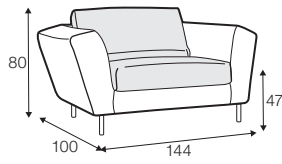

STD standard

CLS classic

LUX lux

FC fixed

LCV loose with velcro

Comfort classic isn't available for UK market.

armchair

armchair wide

footstool 90x70

2 seater

3 seater

3XL seater divided

set 1 right / or left

2 seater left / or right + chaiselongue right / or left

set 2 right / or left

3 seater left / or right + chaiselongue wide right / or left

set 3 right / or left

2 seater left / or right + divan right / or left

set 4 right / or left

3 seater left / or right + divan right / or left

extra dimensions

depth of seat

accessories

armrest protection