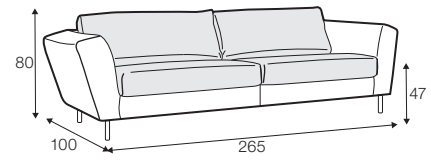

STD standard

CLS classic

LUX lux

FC fixed

LCV loose with velcro

Comfort classic isn't available for UK market.

armchair

armchair wide

footstool 90x70

2 seater

3 seater

3XL seater divided

set 1 right / or left

2 seater left / or right + chaiselongue right / or left

set 2 right / or left

3 seater left / or right + chaiselongue wide right / or left

set 3 right / or left

2 seater left / or right + divan right / or left

set 4 right / or left

3 seater left / or right + divan right / or left

extra dimensions

depth of seat

accessories

armrest protection