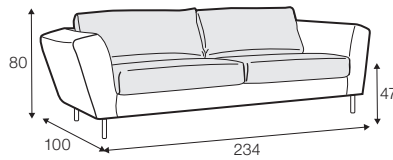

STD standard

CLS classic

LUX lux

FC fixed

LCV loose with velcro

Comfort classic isn't available for UK market.

armchair

armchair wide

footstool 90x70

2 seater

3 seater

3XL seater divided

set 1 right / or left

2 seater left / or right + chaiselongue right / or left

set 2 right / or left

3 seater left / or right + chaiselongue wide right / or left

set 3 right / or left

2 seater left / or right + divan right / or left

set 4 right / or left

3 seater left / or right + divan right / or left

extra dimensions

depth of seat

accessories

armrest protection