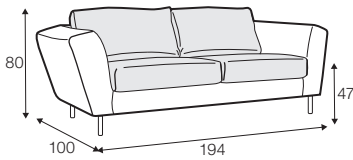

STD standard

CLS classic

LUX lux

FC fixed

LCV loose with velcro

Comfort classic isn't available for UK market.

armchair

armchair wide

footstool 90x70

2 seater

3 seater

3XL seater divided

set 1 right / or left

2 seater left / or right + chaiselongue right / or left

set 2 right / or left

3 seater left / or right + chaiselongue wide right / or left

set 3 right / or left

2 seater left / or right + divan right / or left

set 4 right / or left

3 seater left / or right + divan right / or left

extra dimensions

depth of seat

accessories

armrest protection