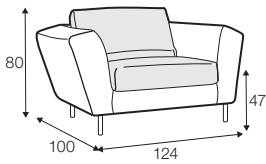

STD standard

CLS classic

LUX lux

FC fixed

LCV loose with velcro

Comfort classic isn't available for UK market.

armchair

armchair wide

footstool 90x70

2 seater

3 seater

3XL seater divided

set 1 right / or left

2 seater left / or right + chaiselongue right / or left

set 2 right / or left

3 seater left / or right + chaiselongue wide right / or left

set 3 right / or left

2 seater left / or right + divan right / or left

set 4 right / or left

3 seater left / or right + divan right / or left

extra dimensions

depth of seat

accessories

armrest protection