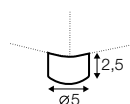

COVERS

fixed

armchair

armchair swivel

extra dimensions

depth of seat

legs

no. 37E
plastic