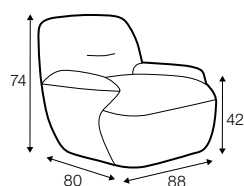

COVERS

fixed

armchair

armchair swivel

extra dimensions

depth of seat

legs

no. 37E
plastic