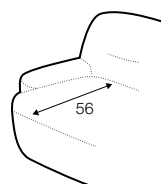

COVERS

fixed

armchair

armchair swivel

extra dimensions

depth of seat

legs

no. 37E
plastic