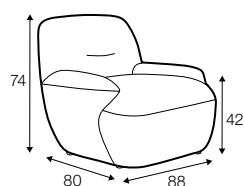

COVERS

fixed

armchair

armchair swivel

extra dimensions

depth of seat

legs

no. 37E
plastic