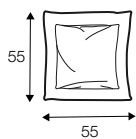

3 seater left / or right

3 seater without armrests

element 134x102 left / ro right

element 112x102 without armrests

corner 90°

chaiselongue right / or left

bench 145x102 lef or right

extra dimensions

depth of seat

accessories

ravioli deco
cushion
55x55

ravioli deco
cushion
45x45

ravioli deco
cushion
65x35

cushion 55x55
box bordered

cushion 45x45
box bordered

legs