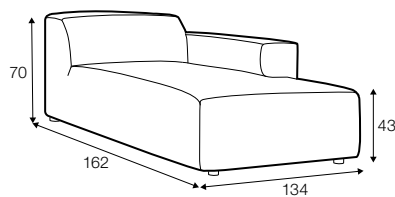

fixed

SPECIAL

modular system

3 seater

set 1 right / or left

element 134x102 left or / right + chaiselongue right / or left

modular system

elements of the modular system

3 seater left / or right

3 seater without armrests

element 134x102 left / ro right

element 112x102 without armrests

corner 90°

chaiselongue right / or left

bench 145x102 lef or right

extra dimensions

depth of seat

accessories

ravioli deco
cushion
55x55

ravioli deco
cushion
45x45

ravioli deco
cushion
65x35

cushion 55x55
box bordered

cushion 45x45
box bordered

legs