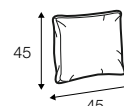

3 seater left / or right

3 seater without armrests

element 134x102 left / ro right

element 112x102 without armrests

corner 90°

chaiselongue right / or left

bench 145x102 lef or right

extra dimensions

depth of seat

accessories

ravioli deco
cushion
55x55

ravioli deco
cushion
45x45

ravioli deco
cushion
65x35

cushion 55x55
box bordered

cushion 45x45
box bordered

legs