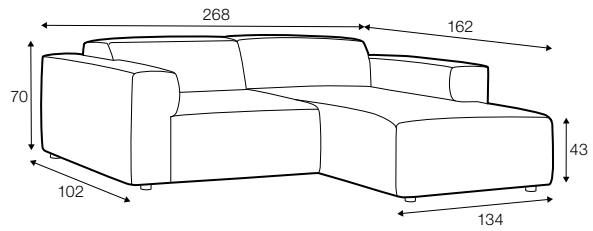

fixed

SPECIAL

modular system

3 seater

set 1 right / or left

element 134x102 left or / right + chaiselongue right / or left

modular system

elements of the modular system

3 seater left / or right

3 seater without armrests

element 134x102 left / ro right

element 112x102 without armrests

corner 90°

chaiselongue right / or left

bench 145x102 lef or right

extra dimensions