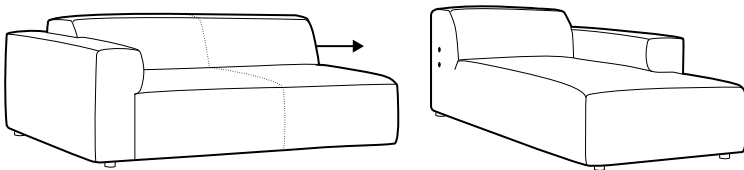

Annie

SITS

Annie

UPHOLSTERY

fabric

COMFORTS

standard

COVERS

fixed

SPECIAL

modular system

3 seater

set 1 right / or left

element 134x102 left or / right + chaiselongue right / or left

modular system

elements of the modular system

3 seater left / or right

3 seater without armrests

element 134x102 left / ro right

element 112x102 without armrests

corner 90°

chaiselongue right / or left

bench 145x102 lef or right

extra dimensions