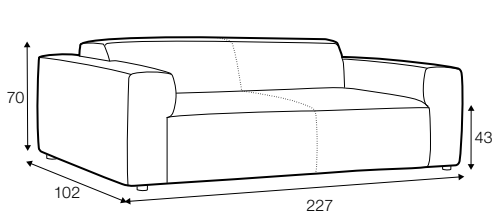

fixed

SPECIAL

modular system

3 seater

set 1 right / or left

element 134x102 left or / right + chaiselongue right / or left

modular system

elements of the modular system

3 seater left / or right

3 seater without armrests

element 134x102 left / ro right

element 112x102 without armrests

corner 90°

chaiselongue right / or left

bench 145x102 lef or right

extra dimensions