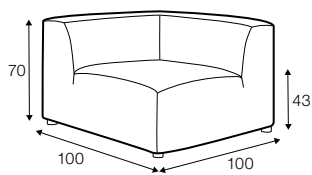

3 seater left / or right

3 seater without armrests

element 134x102 left / ro right

element 112x102 without armrests

corner 90°

chaiselongue right / or left

bench 145x102 lef or right

extra dimensions

depth of seat

accessories

ravioli deco
cushion
55x55

ravioli deco
cushion
45x45

ravioli deco
cushion
65x35

cushion 55x55
box bordered

cushion 45x45
box bordered

legs