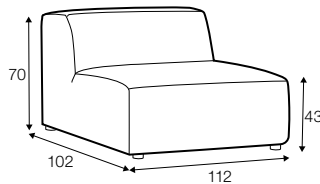

fixed

SPECIAL

modular system

3 seater

set 1 right / or left

element 134x102 left or / right + chaiselongue right / or left

modular system

elements of the modular system

3 seater left / or right

3 seater without armrests

element 134x102 left / ro right

element 112x102 without armrests

corner 90°

chaiselongue right / or left

bench 145x102 lef or right

extra dimensions