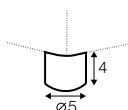

3 seater left / or right

3 seater without armrests

element 134x102 left / ro right

element 112x102 without armrests

corner 90°

chaiselongue right / or left

bench 145x102 lef or right

extra dimensions

depth of seat

accessories

ravioli deco
cushion
55x55

ravioli deco
cushion
45x45

ravioli deco
cushion
65x35

cushion 55x55
box bordered

cushion 45x45
box bordered

legs