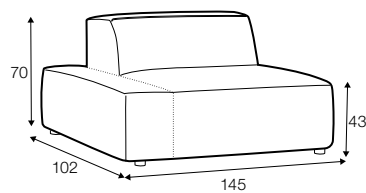

3 seater left / or right

3 seater without armrests

element 134x102 left / ro right

element 112x102 without armrests

corner 90°

chaiselongue right / or left

bench 145x102 lef or right

extra dimensions

depth of seat

accessories

ravioli deco
cushion
55x55

ravioli deco
cushion
45x45

ravioli deco
cushion
65x35

cushion 55x55
box bordered

cushion 45x45
box bordered

legs