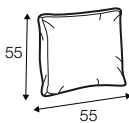

3 seater left / or right

3 seater without armrests

element 134x102 left / ro right

element 112x102 without armrests

corner 90°

chaiselongue right / or left

bench 145x102 lef or right

extra dimensions

depth of seat

accessories

ravioli deco
cushion
55x55

ravioli deco
cushion
45x45

ravioli deco
cushion
65x35

cushion 55x55
box bordered

cushion 45x45
box bordered

legs