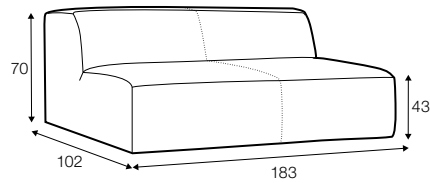

fixed

SPECIAL

modular system

3 seater

set 1 right / or left

element 134x102 left or / right + chaiselongue right / or left

modular system

elements of the modular system

3 seater left / or right

3 seater without armrests

element 134x102 left / ro right

element 112x102 without armrests

corner 90°

chaiselongue right / or left

bench 145x102 lef or right

extra dimensions