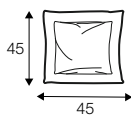

3 seater left / or right

3 seater without armrests

element 134x102 left / ro right

element 112x102 without armrests

corner 90°

chaiselongue right / or left

bench 145x102 lef or right

extra dimensions

depth of seat

accessories

ravioli deco
cushion
55x55

ravioli deco
cushion
45x45

ravioli deco
cushion
65x35

cushion 55x55
box bordered

cushion 45x45
box bordered

legs