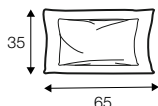

3 seater left / or right

3 seater without armrests

element 134x102 left / ro right

element 112x102 without armrests

corner 90°

chaiselongue right / or left

bench 145x102 lef or right

extra dimensions

depth of seat

accessories

ravioli deco
cushion
55x55

ravioli deco
cushion
45x45

ravioli deco
cushion
65x35

cushion 55x55
box bordered

cushion 45x45
box bordered

legs