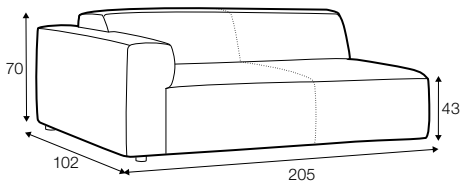

fixed

SPECIAL

modular system

3 seater

set 1 right / or left

element 134x102 left or / right + chaiselongue right / or left

modular system

elements of the modular system

3 seater left / or right

3 seater without armrests

element 134x102 left / ro right

element 112x102 without armrests

corner 90°

chaiselongue right / or left

bench 145x102 lef or right

extra dimensions