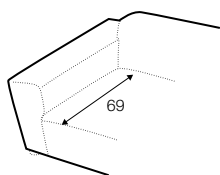

fixed

SPECIAL

modular system

3 seater

set 1 right / or left

element 134x102 left or / right + chaiselongue right / or left

modular system

elements of the modular system

3 seater left / or right

3 seater without armrests

element 134x102 left / ro right

element 112x102 without armrests

corner 90°

chaiselongue right / or left

bench 145x102 lef or right

extra dimensions

depth of seat

accessories

ravioli deco
cushion
55x55

ravioli deco
cushion
45x45

ravioli deco
cushion
65x35

cushion 55x55
box bordered

cushion 45x45
box bordered

legs