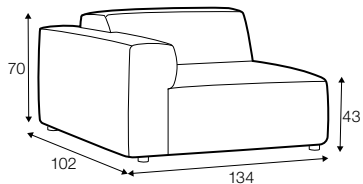

fixed

SPECIAL

modular system

3 seater

set 1 right / or left

element 134x102 left or / right + chaiselongue right / or left

modular system

elements of the modular system

3 seater left / or right

3 seater without armrests

element 134x102 left / ro right

element 112x102 without armrests

corner 90°

chaiselongue right / or left

bench 145x102 lef or right

extra dimensions