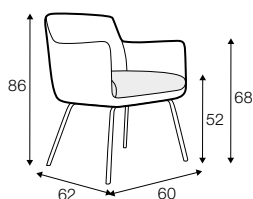

STD standard

COVERS

FC fixed

LCV loose with velcro

Chair in fabric available only in loose cover. Chair in leather available only in fix cover.

chair with wood legs

chair with metal frame

extra dimensions

depth of seat

legs

no. 208
wood

no. 209
painted black