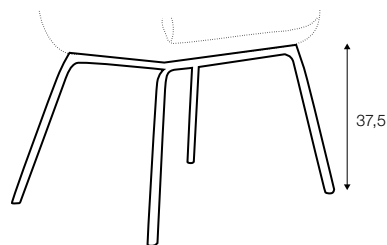

STD standard

COVERS

FC fixed

LCV loose with velcro

Chair in fabric available only in loose cover. Chair in leather available only in fix cover.

chair with wood legs

chair with metal frame

extra dimensions

depth of seat

legs

no. 208
wood

no. 209
painted black