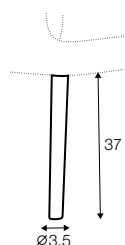

STD standard

COVERS

FC fixed

LCV loose with velcro

Chair in fabric available only in loose cover. Chair in leather available only in fix cover.

chair with wood legs

chair with metal frame

extra dimensions

depth of seat

legs

no. 208
wood

no. 209
painted black