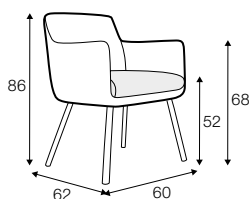

STD standard

COVERS

FC fixed

LCV loose with velcro

Chair in fabric available only in loose cover. Chair in leather available only in fix cover.

chair with wood legs

chair with metal frame

extra dimensions

depth of seat

legs

no. 208
wood

no. 209
painted black