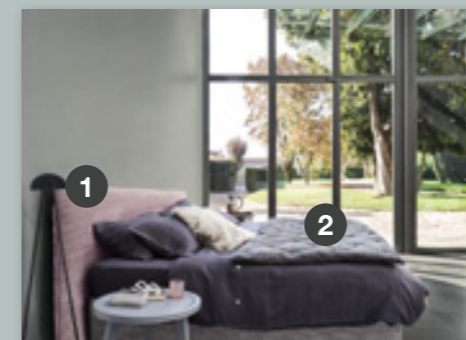

PAG. 86-87

- 1 GHOST 80XT / IUTA Melanzana - C (8450 Rosa)
- **BED RUNNER:**
- 2 MAPS Alley - C