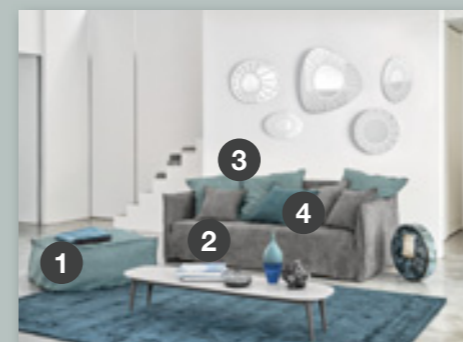

PAG. 40-41

- 1 GHOST 08 / WINDS Maestrone - C (6475 Antracite)
- 2 GHOST 112 / ARTIST Renoir - C (6475 Antracite)
- **CUSHIONS:**
- 3 WINDS Maestrone - C (6475 Antracite)
- 4 IUTA Petrolio - D (6475 Antracite)