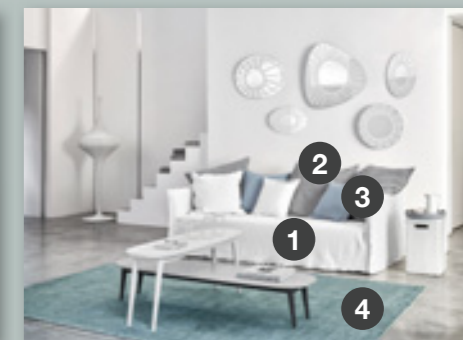

PAG. 38-39

- 1 GHOST 112 / BIRDS Dove - C (1000 White)
- **CUSHIONS:**
- 2 BIRDS Heron - C (1000 White)
- 3 STONE WASHED Cielo - D (1000 White)