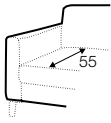

4 seater sofa bed

set 1 right / or left

3 seater sofa bed left / or right + chaiselongue box right / or left

set 2 right / or left

4 seater sofa bed left / or right + chaiselongue box right / or left

extra dimensions

depth of seat

legs

no. 91
wood

no. 141A
wood

no. 152
wood

no. 153
wood

no. 145 A
metal chrome,
painted black or grey
and brushed steel*

no. 111D
metal chrome,
painted black or grey
and brushed steel*