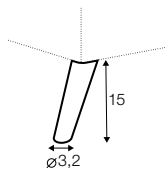

no. 141A
wood