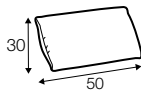

Not available for UK market.

armchair

footstool 108x65

2 seater

3 seater

4 seater (divided)

extra dimensions

depth of seat

depth of seat
armchair

accessories

cushion
45x45

cushion
50x30

additional outdoor
cover for all elements
example 4 seater cover

legs

no. 122A
plastic

profile