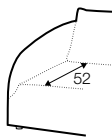

Not available for UK market.

armchair

footstool 108x65

2 seater

3 seater

4 seater (divided)

extra dimensions

depth of seat

depth of seat
armchair

accessories

cushion
45x45

cushion
50x30

additional outdoor
cover for all elements
example 4 seater cover

legs

no. 122A
plastic

profile