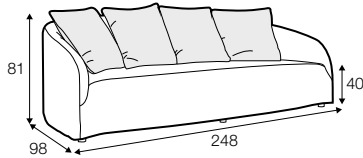

Not available for UK market.

armchair

footstool 108x65

2 seater

3 seater

4 seater (divided)

extra dimensions

depth of seat

depth of seat
armchair

accessories

cushion
45x45

cushion
50x30

additional outdoor
cover for all elements
example 4 seater cover

legs

no. 122A
plastic

profile