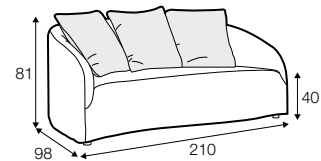

Not available for UK market.

armchair

footstool 108x65

2 seater

3 seater

4 seater (divided)

extra dimensions

depth of seat

depth of seat
armchair

accessories

cushion
45x45

cushion
50x30

additional outdoor
cover for all elements
example 4 seater cover

legs

no. 122A
plastic

profile