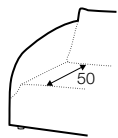

Not available for UK market.

armchair

footstool 108x65

2 seater

3 seater

4 seater (divided)

extra dimensions

depth of seat

depth of seat
armchair

accessories

cushion
45x45

cushion
50x30

additional outdoor
cover for all elements
example 4 seater cover

legs

no. 122A
plastic

profile