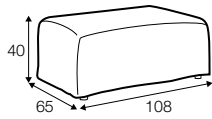

Not available for UK market.

armchair

footstool 108x65

2 seater

3 seater

4 seater (divided)

extra dimensions

depth of seat