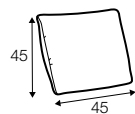

Not available for UK market.

armchair

footstool 108x65

2 seater

3 seater

4 seater (divided)

extra dimensions

depth of seat

depth of seat
armchair

accessories

cushion
45x45

cushion
50x30

additional outdoor
cover for all elements
example 4 seater cover

legs

no. 122A
plastic

profile