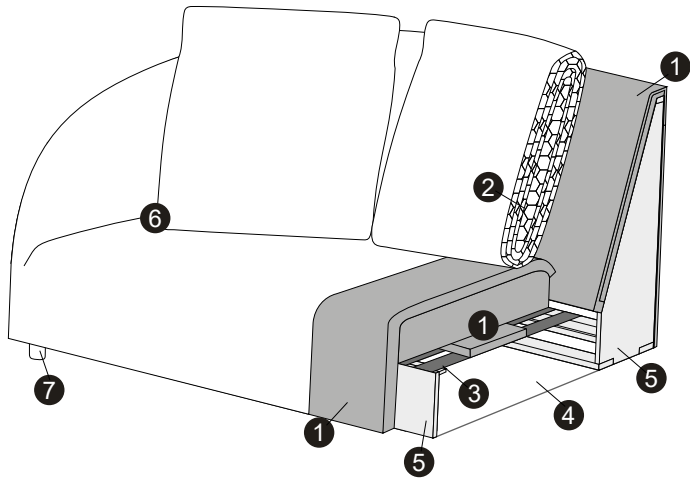

Not available for UK market.

armchair

footstool 108x65

2 seater

3 seater

4 seater (divided)

extra dimensions

depth of seat

depth of seat
armchair

accessories

cushion
45x45

cushion
50x30

additional outdoor
cover for all elements
example 4 seater cover

legs

no. 122A
plastic

profile