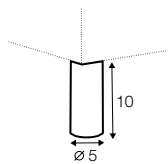

depth of seat
armchair

accessories

cushion
45x45

cushion
50x30

additional outdoor
cover for all elements
example 4 seater cover

legs

no. 122A
plastic

profile