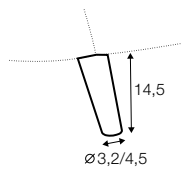

no. 154D
wood
back: only for armchair
with leg no. 153