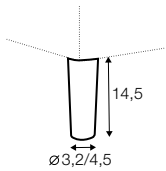

legs

no. 153
wood
front: only for armchair