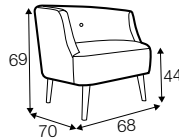

## UPHOLSTERY

fabric

leather

STD standard

FC fixed

pop

footstool 52x36

tune

## extra dimensions

depth of seat  
pop

depth of seat  
tune

depth of seat  
solo

depth of seat  
funk

depth of seat  
swing