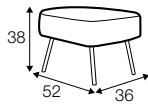

## UPHOLSTERY

fabric

leather

STD standard

FC fixed

pop

footstool 52x36

tune

## extra dimensions

depth of seat  
pop

depth of seat  
tune

depth of seat  
solo

depth of seat  
funk

depth of seat  
swing