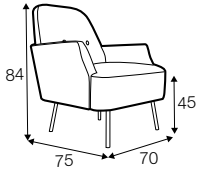

## UPHOLSTERY

fabric

leather

STD standard

FC fixed

pop

footstool 52x36

tune

## extra dimensions

depth of seat  
pop

depth of seat  
tune

depth of seat  
solo

depth of seat  
funk

depth of seat  
swing