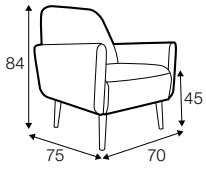

## UPHOLSTERY

fabric

leather

STD standard

FC fixed

pop

footstool 52x36

tune

## extra dimensions

depth of seat  
pop

depth of seat  
tune

depth of seat  
solo

depth of seat  
funk

depth of seat  
swing