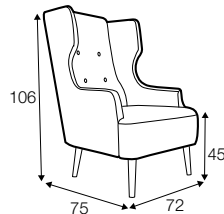

Play

UPHOLSTERY

fabric

leather

STD standard

FC fixed

swing

extra dimensions

legs