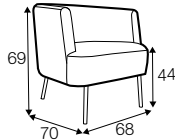

Play

UPHOLSTERY

fabric

leather

STD standard

FC fixed

funk

extra dimensions

legs