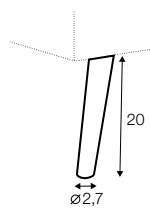

footstool 58x47

extra dimensions

depth of seat

depth of seat
without cushion

accessories

armrest cover and headrest cover

legs

no. 154B
wood