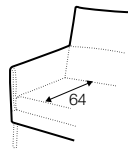

Penny

SITS

Penny

UPHOLSTERY

COMFORTS

COVERS

armchair

footstool 58x50

footstool 58x47

extra dimensions

depth of seat

depth of seat
without cushion

accessories

armrest cover and headrest cover

legs

no. 154B
wood