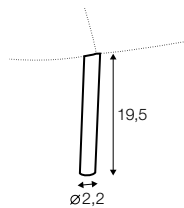

no. 160D
metal painted
black or grey
back: armchair