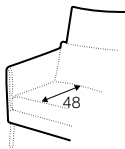

Penny

SITS

Penny

UPHOLSTERY

COMFORTS

COVERS

armchair

footstool 58x50

footstool 58x47

extra dimensions

depth of seat

depth of seat
without cushion

accessories

armrest cover and headrest cover

legs

no. 154B
wood