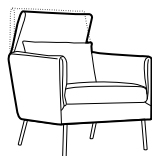

Penny

SITS

Penny

UPHOLSTERY

COMFORTS

COVERS

armchair

footstool 58x50

footstool 58x47

extra dimensions

depth of seat

depth of seat
without cushion

accessories

armrest cover and headrest cover

legs

no. 154B
wood

no. 160C
metal painted
black or grey
footstool
front: armchair

no. 160D
metal painted
black or grey
back: armchair