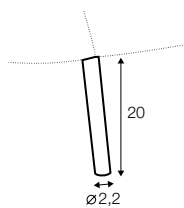

footstool 58x47

extra dimensions

depth of seat

depth of seat
without cushion

accessories

armrest cover and headrest cover

legs

no. 154B
wood