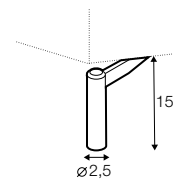

no. 145A
metal chrome,
painted black or grey
and brushed steel*

*please check a cost of brushed steel finish with a sale representative.