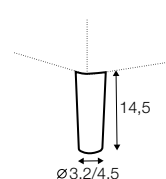

no. 153
wood