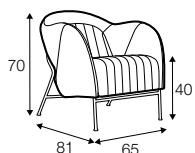

COVERS

FC fixed

armchair

extra dimensions

depth of seat

legs

metal frame

metal chrome,
painted black or grey
and brushed steel