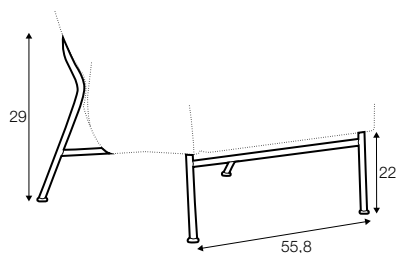

COVERS

FC fixed

armchair

extra dimensions

depth of seat

legs

metal frame

metal chrome,
painted black or grey
and brushed steel