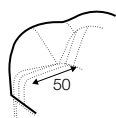

COVERS

FC fixed

armchair

extra dimensions

depth of seat

legs

metal frame

metal chrome,
painted black or grey
and brushed steel