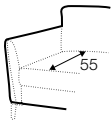

Lucy

SITS

Lucy

UPHOLSTERY

COMFORTS

COVERS

fabric

Drawings shown height with leg no. 141A

3 seater sofa bed

4 seater sofa bed

set 1 right / or left

3 seater sofa bed left / or right + chaiselongue box right / or left

set 2 right / or left

4 seater sofa bed left / or right + chaiselongue box right / or left

extra dimensions

depth of seat

legs

no. 91
wood

no. 141A
wood

no. 153
wood

no. 111D
metal chrome,
painted black or grey
and brushed steel*

*please check a cost of brushed steel finish with a sale representative.