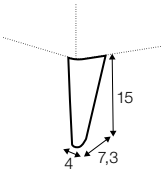

Lucy

SITS

Lucy

UPHOLSTERY

COMFORTS

COVERS

fabric

Drawings shown height with leg no. 141A

3 seater sofa bed

4 seater sofa bed

set 1 right / or left

3 seater sofa bed left / or right + chaiselongue box right / or left

set 2 right / or left

4 seater sofa bed left / or right + chaiselongue box right / or left

extra dimensions

depth of seat

legs

no. 91
wood

no. 141A
wood

no. 153
wood

no. 111D
metal chrome,
painted black or grey
and brushed steel*

*please check a cost of brushed steel finish with a sale representative.