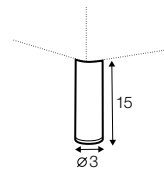

extra dimensions

depth of seat

legs

no. 91
wood

no. 141A
wood

no. 153
wood

no. 111D
metal chrome,
painted black or grey
and brushed steel*

*please check a cost of brushed steel finish with a sale representative.