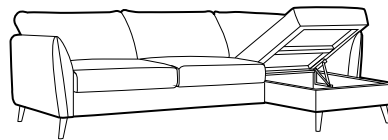

Lucy

SITS

Lucy

UPHOLSTERY

COMFORTS

COVERS

fabric

Drawings shown height with leg no. 141A

3 seater sofa bed

4 seater sofa bed

set 1 right / or left

3 seater sofa bed left / or right + chaiselongue box right / or left

set 2 right / or left

4 seater sofa bed left / or right + chaiselongue box right / or left

extra dimensions

depth of seat

legs

no. 91
wood

no. 141A
wood

no. 153
wood

no. 111D
metal chrome,
painted black or grey
and brushed steel*

*please check a cost of brushed steel finish with a sale representative.