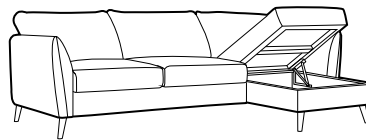

Lucy

SITS

Lucy

UPHOLSTERY

COMFORTS

COVERS

fabric

Drawings shown height with leg no. 141A

3 seater sofa bed

4 seater sofa bed

set 1 right / or left

3 seater sofa bed left / or right + chaiselongue box right / or left

set 2 right / or left

4 seater sofa bed left / or right + chaiselongue box right / or left

extra dimensions

depth of seat

legs

no. 91
wood

no. 141A
wood

no. 153
wood

no. 111D
metal chrome,
painted black or grey
and brushed steel*

*please check a cost of brushed steel finish with a sale representative.