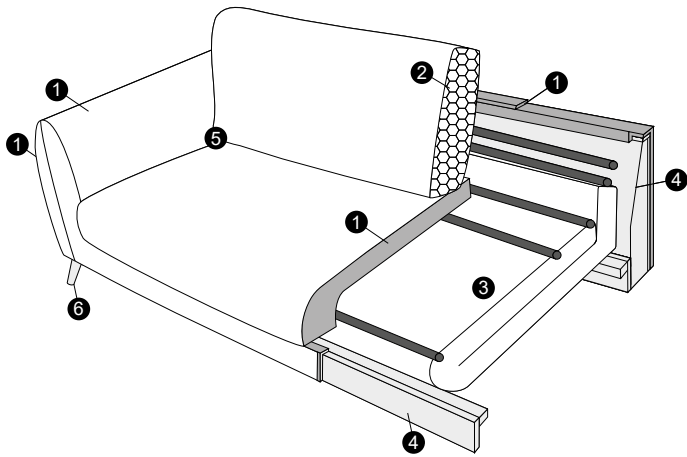

profile

---

standard

1. polyurethane foam / high resilient polyurethane foam
2. silicone balls
3. mattress
4. FSC® certified solid wood and wood based elements
5. fabric
6. solid wood/metal legs