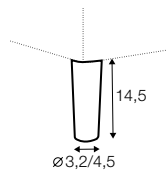

extra dimensions

depth of seat

legs

no. 91
wood

no. 141A
wood

no. 153
wood

no. 111D
metal chrome,
painted black or grey
and brushed steel*

*please check a cost of brushed steel finish with a sale representative.