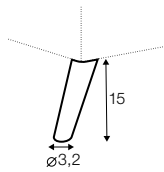

extra dimensions

depth of seat

legs

no. 91
wood

no. 141A
wood

no. 153
wood

no. 111D
metal chrome,
painted black or grey
and brushed steel*

*please check a cost of brushed steel finish with a sale representative.