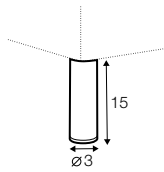

4 seater without armrests divided

divan right / or left

bench right / or left

corner 90°

extra dimensions

depth of seat

accessories

headrest with roll L-60

endpart left / or right

armrest protection

legs

no. 109
wood

no. 111D
metal chrome,
painted black or grey
and brushed steel*

no. 124
metal chrome,
painted black or grey
and brushed steel*

no. 145
metal chrome,
painted black or grey
and brushed steel*