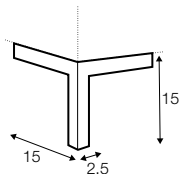

4 seater without armrests divided

divan right / or left

bench right / or left

corner 90°

extra dimensions

depth of seat

accessories

headrest with roll L-60

endpart left / or right

armrest protection

legs

no. 109
wood

no. 111D
metal chrome,
painted black or grey
and brushed steel*

no. 124
metal chrome,
painted black or grey
and brushed steel*

no. 145
metal chrome,
painted black or grey
and brushed steel*