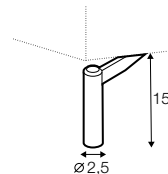

4 seater without armrests divided

divan right / or left

bench right / or left

corner 90°

extra dimensions

depth of seat

accessories

headrest with roll L-60

endpart left / or right

armrest protection

legs

no. 109
wood

no. 111D
metal chrome,
painted black or grey
and brushed steel*

no. 124
metal chrome,
painted black or grey
and brushed steel*

no. 145
metal chrome,
painted black or grey
and brushed steel*