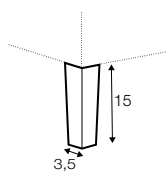

legs

no. 109
wood