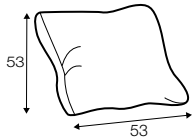

Lill

SITS

UPHOLSTERY

COMFORTS

COVERS

footstool 135x60
loose cover with velcro

footstool 100x50
loose cover with velcro

footstool 135x60
loose cover

footstool 100x50
loose cover

2 seater
loose cover with velcro

3 seater divided
loose cover with velcro

4 seater divided
loose cover with velcro

2 seater
loose cover

3 seater divided
loose cover

4 seater divided
loose cover

accessories

cushion
40x40

cushion
53x53

cushion
86x18

pillow round
only standard comfort

extra dimensions

depth of seat

legs