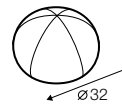

accessories

cushion
40x40

cushion
53x53

cushion
86x18

pillow round
only standard comfort

extra dimensions

depth of seat

legs