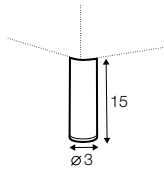

no. 111D
metal
black, grey, chrome,
brushed steel