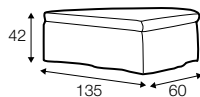

Lill

SITS

UPHOLSTERY

COMFORTS

COVERS

footstool 135x60
loose cover with velcro

footstool 100x50
loose cover with velcro

footstool 135x60
loose cover

footstool 100x50
loose cover

2 seater
loose cover with velcro

3 seater divided
loose cover with velcro

4 seater divided
loose cover with velcro

2 seater
loose cover

3 seater divided
loose cover

4 seater divided
loose cover

accessories

cushion
40x40

cushion
53x53

cushion
86x18

pillow round
only standard comfort

extra dimensions

depth of seat

legs