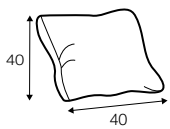

Lill

SITS

UPHOLSTERY

COMFORTS

COVERS

footstool 135x60
loose cover with velcro

footstool 100x50
loose cover with velcro

footstool 135x60
loose cover

footstool 100x50
loose cover

2 seater
loose cover with velcro

3 seater divided
loose cover with velcro

4 seater divided
loose cover with velcro

2 seater
loose cover

3 seater divided
loose cover

4 seater divided
loose cover

accessories

cushion
40x40

cushion
53x53

cushion
86x18

pillow round
only standard comfort

extra dimensions

depth of seat

legs