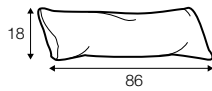

Lill

SITS

UPHOLSTERY

COMFORTS

COVERS

footstool 135x60
loose cover with velcro

footstool 100x50
loose cover with velcro

footstool 135x60
loose cover

footstool 100x50
loose cover

2 seater
loose cover with velcro

3 seater divided
loose cover with velcro

4 seater divided
loose cover with velcro

2 seater
loose cover

3 seater divided
loose cover

4 seater divided
loose cover

accessories

cushion
40x40

cushion
53x53

cushion
86x18

pillow round
only standard comfort

extra dimensions

depth of seat

legs