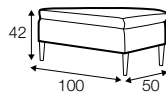

Lill

SITS

UPHOLSTERY

COMFORTS

COVERS

footstool 135x60
loose cover with velcro

footstool 100x50
loose cover with velcro

footstool 135x60
loose cover

footstool 100x50
loose cover

2 seater
loose cover with velcro

3 seater divided
loose cover with velcro

4 seater divided
loose cover with velcro

2 seater
loose cover

3 seater divided
loose cover

4 seater divided
loose cover

accessories

cushion
40x40

cushion
53x53

cushion
86x18

pillow round
only standard comfort

extra dimensions

depth of seat

legs