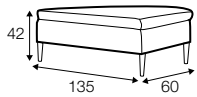

Lill

SITS

UPHOLSTERY

COMFORTS

COVERS

footstool 135x60
loose cover with velcro

footstool 100x50
loose cover with velcro

footstool 135x60
loose cover

footstool 100x50
loose cover

2 seater
loose cover with velcro

3 seater divided
loose cover with velcro

4 seater divided
loose cover with velcro

2 seater
loose cover

3 seater divided
loose cover

4 seater divided
loose cover

accessories

cushion
40x40

cushion
53x53

cushion
86x18

pillow round
only standard comfort

extra dimensions

depth of seat

legs