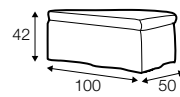

Lill

SITS

UPHOLSTERY

COMFORTS

COVERS

footstool 135x60
loose cover with velcro

footstool 100x50
loose cover with velcro

footstool 135x60
loose cover

footstool 100x50
loose cover

2 seater
loose cover with velcro

3 seater divided
loose cover with velcro

4 seater divided
loose cover with velcro

2 seater
loose cover

3 seater divided
loose cover

4 seater divided
loose cover

accessories

cushion
40x40

cushion
53x53

cushion
86x18

pillow round
only standard comfort

extra dimensions

depth of seat

legs