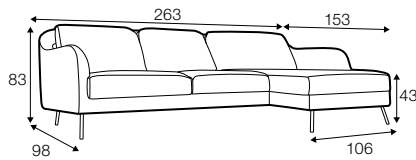

LUX lux

FC fixed

COVERS

armchair

footstool 70x70

2 seater

3 seater

set 1 right / or left
2 seater left / or right
+ chaiselongue right / or left

set 2
2 seater left + corner 90° + 2 seater right

extra dimensions

depth of seat

accessories

armchair armrest cover 48x22

armrest cover for others 55x22

legs

no. 154D
wood