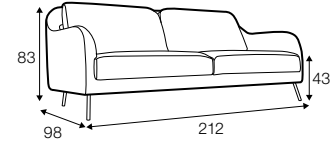

LUX lux

FC fixed

COVERS

armchair

footstool 70x70

2 seater

3 seater

set 1 right / or left
2 seater left / or right
+ chaiselongue right / or left

set 2
2 seater left + corner 90° + 2 seater right

extra dimensions

depth of seat

accessories

armchair armrest cover 48x22

armrest cover for others 55x22

legs

no. 154D
wood