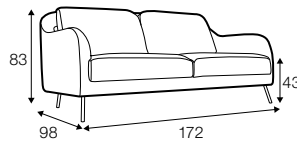

LUX lux

FC fixed

COVERS

armchair

footstool 70x70

2 seater

3 seater

set 1 right / or left
2 seater left / or right
+ chaiselongue right / or left

set 2
2 seater left + corner 90° + 2 seater right

extra dimensions

depth of seat

accessories

armchair armrest cover 48x22

armrest cover for others 55x22

legs

no. 154D
wood