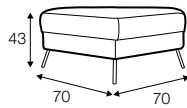

LUX lux

FC fixed

COVERS

armchair

footstool 70x70

2 seater

3 seater

set 1 right / or left
2 seater left / or right
+ chaiselongue right / or left

set 2
2 seater left + corner 90° + 2 seater right

extra dimensions

depth of seat

accessories

armchair armrest cover 48x22

armrest cover for others 55x22

legs

no. 154D
wood