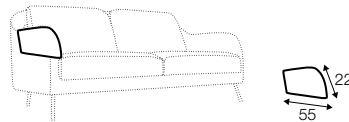

LUX lux

FC fixed

COVERS

armchair

footstool 70x70

2 seater

3 seater

set 1 right / or left
2 seater left / or right
+ chaiselongue right / or left

set 2
2 seater left + corner 90° + 2 seater right

extra dimensions

depth of seat

accessories

armchair armrest cover 48x22

armrest cover for others 55x22

legs

no. 154D
wood