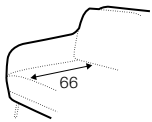

LUX lux

FC fixed

COVERS

armchair

footstool 70x70

2 seater

3 seater

set 1 right / or left
2 seater left / or right
+ chaiselongue right / or left

set 2
2 seater left + corner 90° + 2 seater right

extra dimensions

depth of seat

accessories

armchair armrest cover 48x22

armrest cover for others 55x22

legs

no. 154D
wood