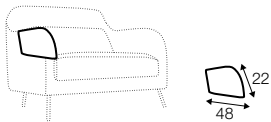

LUX lux

FC fixed

COVERS

armchair

footstool 70x70

2 seater

3 seater

set 1 right / or left
2 seater left / or right
+ chaiselongue right / or left

set 2
2 seater left + corner 90° + 2 seater right

extra dimensions

depth of seat

accessories

armchair armrest cover 48x22

armrest cover for others 55x22

legs

no. 154D
wood