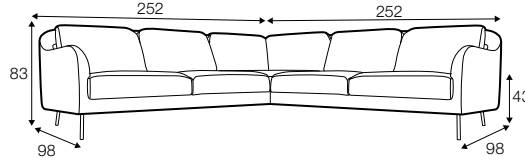

LUX lux

FC fixed

COVERS

armchair

footstool 70x70

2 seater

3 seater

set 1 right / or left
2 seater left / or right
+ chaiselongue right / or left

set 2
2 seater left + corner 90° + 2 seater right

extra dimensions

depth of seat

accessories

armchair armrest cover 48x22

armrest cover for others 55x22

legs

no. 154D
wood