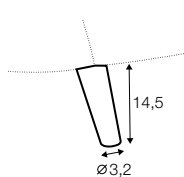

set 2
2 seater left + corner 90° + 2 seater right

extra dimensions

depth of seat

accessories

armchair armrest cover 48x22

armrest cover for others 55x22

legs

no. 154D
wood