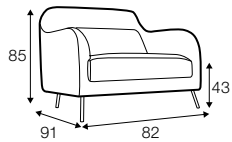

Karin

UPHOLSTERY

fabric

leather

COMFORTS

STD standard

LUX lux

FC fixed

COVERS

armchair