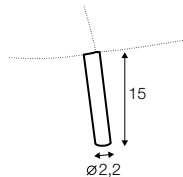

set 2
2 seater left + corner 90° + 2 seater right

extra dimensions

depth of seat

accessories

armchair armrest cover 48x22

armrest cover for others 55x22

legs

no. 154D
wood