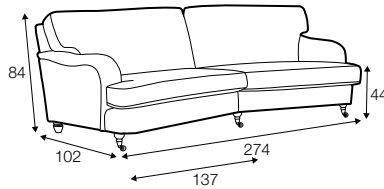

COVERS

FC fixed

armchair

footstool 76x58

3 seater

3,5 seater

3,5 seater divided

chaiselongue right / or left
available also as freestanding

set 1 right / or left

3 seater left / or right

+ chaiselongue right / or left

extra dimensions

depth of seat

legs

no. 11
wood with gold
or silver wheels
front

no. 35
wood
front