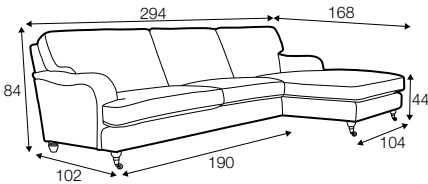

COVERS

FC fixed

armchair

footstool 76x58

3 seater

3,5 seater

3,5 seater divided

chaiselongue right / or left
available also as freestanding

set 1 right / or left

3 seater left / or right

+ chaiselongue right / or left

extra dimensions

depth of seat

legs

no. 11
wood with gold
or silver wheels
front

no. 35
wood
front