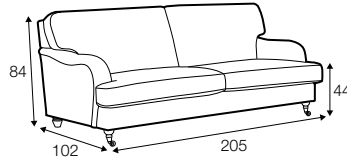

COVERS

FC fixed

armchair

footstool 76x58

3 seater

3,5 seater

3,5 seater divided

chaiselongue right / or left
available also as freestanding

set 1 right / or left

3 seater left / or right

+ chaiselongue right / or left

extra dimensions

depth of seat

legs

no. 11
wood with gold
or silver wheels
front

no. 35
wood
front