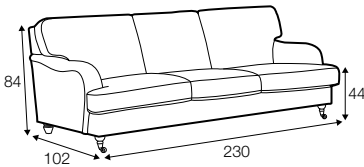

COVERS

FC fixed

armchair

footstool 76x58

3 seater

3,5 seater

3,5 seater divided

chaiselongue right / or left
available also as freestanding

set 1 right / or left

3 seater left / or right

+ chaiselongue right / or left

extra dimensions

depth of seat

legs

no. 11
wood with gold
or silver wheels
front

no. 35
wood
front