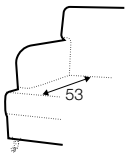

COVERS

FC fixed

armchair

footstool 76x58

3 seater

3,5 seater

3,5 seater divided

chaiselongue right / or left
available also as freestanding

set 1 right / or left

3 seater left / or right

+ chaiselongue right / or left

extra dimensions

depth of seat

legs

no. 11
wood with gold
or silver wheels
front

no. 35
wood
front