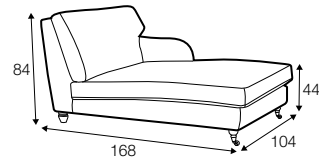

COVERS

FC fixed

armchair

footstool 76x58

3 seater

3,5 seater

3,5 seater divided

chaiselongue right / or left
available also as freestanding

set 1 right / or left

3 seater left / or right

+ chaiselongue right / or left

extra dimensions

depth of seat

legs

no. 11
wood with gold
or silver wheels
front

no. 35
wood
front