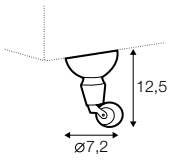

set 1 right / or left

3 seater left / or right

+ chaiselongue right / or left

extra dimensions

depth of seat

legs

no. 11
wood with gold
or silver wheels
front

no. 35
wood
front