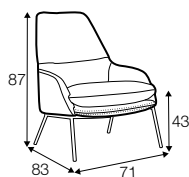

COVERS

fixed

armchair

armchair fabric with
leather on seat frame

footstool 57x45
on metal frame

extra dimensions

depth of seat

legs