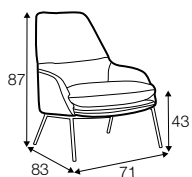

COVERS

fixed

armchair

armchair fabric with
leather on seat frame

footstool 57x45
on metal frame

extra dimensions

depth of seat

legs