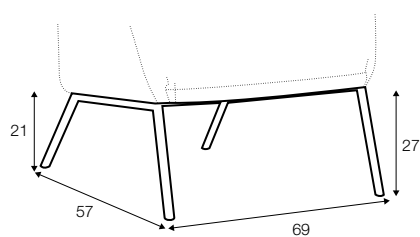

COVERS

fixed

armchair

armchair fabric with
leather on seat frame

footstool 57x45
on metal frame

extra dimensions

depth of seat

legs