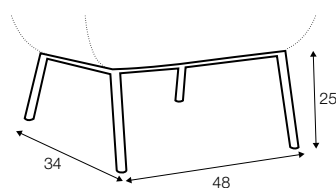

no. 189A

metal chrome,
painted black or grey
and brushed steel