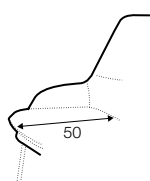

COVERS

fixed

armchair

armchair fabric with
leather on seat frame

footstool 57x45
on metal frame

extra dimensions

depth of seat

legs