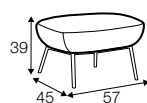

COVERS

fixed

armchair

armchair fabric with
leather on seat frame

footstool 57x45
on metal frame

extra dimensions

depth of seat

legs