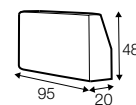

chaiselongue right / or left
available also as freestanding

chaiselongue wide right / or left
available also as freestanding

bench right / or left

corner 90° no. 1

extra dimensions

depth of seat

accessories

headrest with roll L-50

headrest with roll L-70

endpart left / or right

armrest A

armrest B

armrest C

legs

no. 109
wood