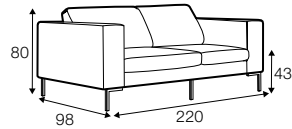

CLS classic

COVERS

FC fixed

SPECIAL

modular system

All drawings shown height with leg no 47 h-160

armchair

armchair wide

footstool 90x70

footstool 100x90

2 seater

3 seater

3XL seater

set 1 right / or left

2 seater left / or right
+ chaiselongue right / or left

set 2 right / or left

3 seater left / or right
+ chaiselongue wide right / or left

set 5

2 seater left + corner 90° no. 1 + 2 seater right

set 6

3 seater left + corner 90° no. 1 + 3 seater right

set 10 right / or left

3 seater left / or right + corner 90° no. 1
+ bench right / or left