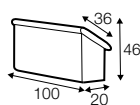

chaiselongue right / or left
available also as freestanding

chaiselongue wide right / or left
available also as freestanding

bench right / or left

corner 90° no. 1

extra dimensions

depth of seat

accessories

headrest with roll L-50

headrest with roll L-70

endpart left / or right

armrest A

armrest B

armrest C

legs

no. 109
wood