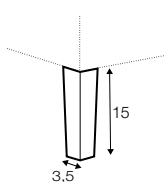

chaiselongue right / or left
available also as freestanding

chaiselongue wide right / or left
available also as freestanding

bench right / or left

corner 90° no. 1

extra dimensions

depth of seat

accessories

headrest with roll L-50

headrest with roll L-70

endpart left / or right

armrest A

armrest B

armrest C

legs

no. 109
wood