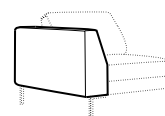

chaiselongue right / or left
available also as freestanding

chaiselongue wide right / or left
available also as freestanding

bench right / or left

corner 90° no. 1

extra dimensions

depth of seat

accessories

headrest with roll L-50

headrest with roll L-70

endpart left / or right

armrest A

armrest B

armrest C

legs

no. 109
wood