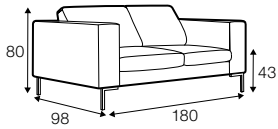

CLS classic

COVERS

FC fixed

SPECIAL

modular system

All drawings shown height with leg no 47 h-160

armchair

armchair wide

footstool 90x70

footstool 100x90

2 seater

3 seater

3XL seater

set 1 right / or left

2 seater left / or right
+ chaiselongue right / or left

set 2 right / or left

3 seater left / or right
+ chaiselongue wide right / or left

set 5

2 seater left + corner 90° no. 1 + 2 seater right

set 6

3 seater left + corner 90° no. 1 + 3 seater right

set 10 right / or left

3 seater left / or right + corner 90° no. 1
+ bench right / or left