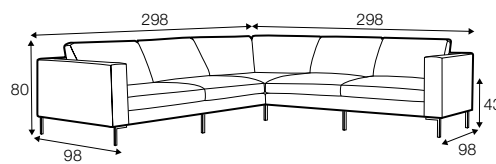

CLS classic

COVERS

FC fixed

SPECIAL

modular system

All drawings shown height with leg no 47 h-160

armchair

armchair wide

footstool 90x70

footstool 100x90

2 seater

3 seater

3XL seater

set 1 right / or left

2 seater left / or right
+ chaiselongue right / or left

set 2 right / or left

3 seater left / or right
+ chaiselongue wide right / or left

set 5

2 seater left + corner 90° no. 1 + 2 seater right

set 6

3 seater left + corner 90° no. 1 + 3 seater right

set 10 right / or left

3 seater left / or right + corner 90° no. 1
+ bench right / or left