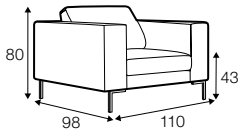

CLS classic

COVERS

FC fixed

SPECIAL

modular system

All drawings shown height with leg no 47 h-160

armchair

armchair wide

footstool 90x70

footstool 100x90

2 seater

3 seater

3XL seater

set 1 right / or left

2 seater left / or right
+ chaiselongue right / or left

set 2 right / or left

3 seater left / or right
+ chaiselongue wide right / or left

set 5

2 seater left + corner 90° no. 1 + 2 seater right

set 6

3 seater left + corner 90° no. 1 + 3 seater right

set 10 right / or left

3 seater left / or right + corner 90° no. 1
+ bench right / or left