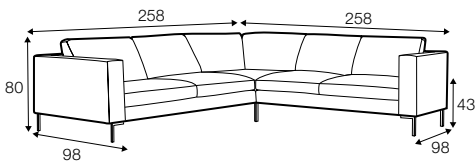

CLS classic

COVERS

FC fixed

SPECIAL

modular system

All drawings shown height with leg no 47 h-160

armchair

armchair wide

footstool 90x70

footstool 100x90

2 seater

3 seater

3XL seater

set 1 right / or left

2 seater left / or right
+ chaiselongue right / or left

set 2 right / or left

3 seater left / or right
+ chaiselongue wide right / or left

set 5

2 seater left + corner 90° no. 1 + 2 seater right

set 6

3 seater left + corner 90° no. 1 + 3 seater right

set 10 right / or left

3 seater left / or right + corner 90° no. 1
+ bench right / or left