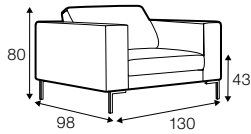

CLS classic

COVERS

FC fixed

SPECIAL

modular system

All drawings shown height with leg no 47 h-160

armchair

armchair wide

footstool 90x70

footstool 100x90

2 seater

3 seater

3XL seater

set 1 right / or left

2 seater left / or right
+ chaiselongue right / or left

set 2 right / or left

3 seater left / or right
+ chaiselongue wide right / or left

set 5

2 seater left + corner 90° no. 1 + 2 seater right

set 6

3 seater left + corner 90° no. 1 + 3 seater right

set 10 right / or left

3 seater left / or right + corner 90° no. 1
+ bench right / or left