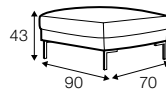

CLS classic

COVERS

FC fixed

SPECIAL

modular system

All drawings shown height with leg no 47 h-160

armchair

armchair wide

footstool 90x70

footstool 100x90

2 seater

3 seater

3XL seater

set 1 right / or left

2 seater left / or right
+ chaiselongue right / or left

set 2 right / or left

3 seater left / or right
+ chaiselongue wide right / or left

set 5

2 seater left + corner 90° no. 1 + 2 seater right

set 6

3 seater left + corner 90° no. 1 + 3 seater right

set 10 right / or left

3 seater left / or right + corner 90° no. 1
+ bench right / or left