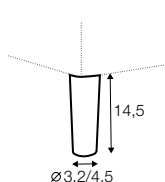

no. 153
wood