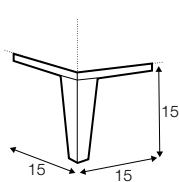

chaiselongue right / or left
available also as freestanding

chaiselongue wide right / or left
available also as freestanding

bench right / or left

corner 90° no. 1

extra dimensions

depth of seat

accessories

headrest with roll L-50

headrest with roll L-70

endpart left / or right

armrest A

armrest B

armrest C

legs

no. 109
wood