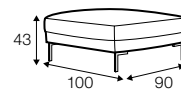

CLS classic

COVERS

FC fixed

SPECIAL

modular system

All drawings shown height with leg no 47 h-160

armchair

armchair wide

footstool 90x70

footstool 100x90

2 seater

3 seater

3XL seater

set 1 right / or left

2 seater left / or right
+ chaiselongue right / or left

set 2 right / or left

3 seater left / or right
+ chaiselongue wide right / or left

set 5

2 seater left + corner 90° no. 1 + 2 seater right

set 6

3 seater left + corner 90° no. 1 + 3 seater right

set 10 right / or left

3 seater left / or right + corner 90° no. 1
+ bench right / or left