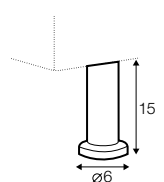

no. 03
metal chrome,
painted black or grey
and brushed steel*