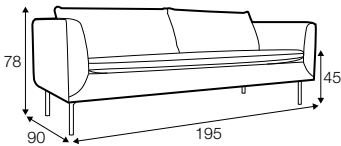

COVERS

fixed

SPECIAL

modular system

corner - footstool high
available only
in standard comfort

footstool 90x64

2 seater

3 seater

set 1 right / or left
3 seater left / or right + corner open end right / or left
+ 1 seat element without armrests + corner - footstool high

set 2 right / or left
3 seater left / or right + corner - footstool high
+ 1 seat element right / or left

set 3 right / or left
3 seater left / or right + corner 90 + 1 seat element without
armrests + corner open end right / or left

set 4 right / or left
3 seater left / or right + divan right / or left

set 5 right / or left
2 seater left / or right + divan right / or left

divan right/ or left

extra dimensions

depth of sofa seat

accessories

headrest L-80

headrest L-100

legs

no. 188
wood