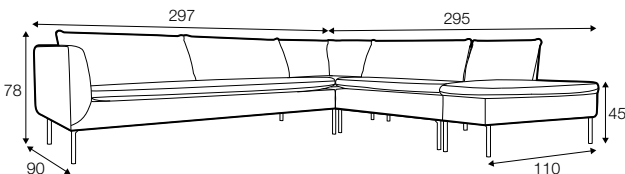

COVERS

fixed

SPECIAL

modular system

corner - footstool high
available only
in standard comfort

footstool 90x64

2 seater

3 seater

set 1 right / or left
3 seater left / or right + corner open end right / or left
+ 1 seat element without armrests + corner - footstool high

set 2 right / or left
3 seater left / or right + corner - footstool high
+ 1 seat element right / or left

set 3 right / or left
3 seater left / or right + corner 90 + 1 seat element without
armrests + corner open end right / or left

set 4 right / or left
3 seater left / or right + divan right / or left

set 5 right / or left
2 seater left / or right + divan right / or left

divan right/ or left

extra dimensions

depth of sofa seat

accessories

headrest L-80

headrest L-100

legs

no. 188
wood