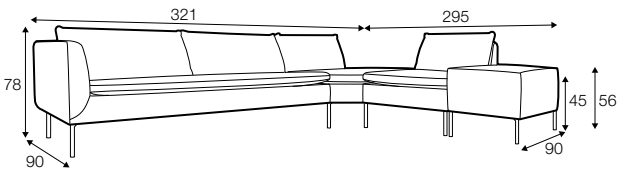

COVERS

fixed

SPECIAL

modular system

corner - footstool high
available only
in standard comfort

footstool 90x64

2 seater

3 seater

set 1 right / or left
3 seater left / or right + corner open end right / or left
+ 1 seat element without armrests + corner - footstool high

set 2 right / or left
3 seater left / or right + corner - footstool high
+ 1 seat element right / or left

set 3 right / or left
3 seater left / or right + corner 90 + 1 seat element without
armrests + corner open end right / or left

set 4 right / or left
3 seater left / or right + divan right / or left

set 5 right / or left
2 seater left / or right + divan right / or left

divan right/ or left

extra dimensions

depth of sofa seat

accessories

headrest L-80

headrest L-100

legs

no. 188
wood