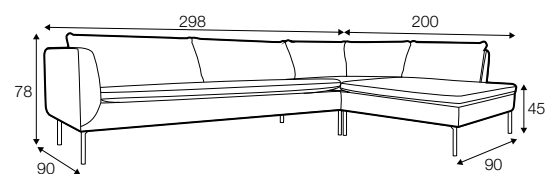

COVERS

fixed

SPECIAL

modular system

corner - footstool high
available only
in standard comfort

footstool 90x64

2 seater

3 seater

set 1 right / or left
3 seater left / or right + corner open end right / or left
+ 1 seat element without armrests + corner - footstool high

set 2 right / or left
3 seater left / or right + corner - footstool high
+ 1 seat element right / or left

set 3 right / or left
3 seater left / or right + corner 90 + 1 seat element without
armrests + corner open end right / or left

set 4 right / or left
3 seater left / or right + divan right / or left

set 5 right / or left
2 seater left / or right + divan right / or left

divan right/ or left

extra dimensions

depth of sofa seat

accessories

headrest L-80

headrest L-100

legs

no. 188
wood