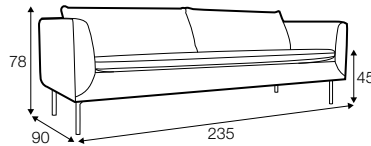

COVERS

fixed

SPECIAL

modular system

corner - footstool high
available only
in standard comfort

footstool 90x64

2 seater

3 seater

set 1 right / or left
3 seater left / or right + corner open end right / or left
+ 1 seat element without armrests + corner - footstool high

set 2 right / or left
3 seater left / or right + corner - footstool high
+ 1 seat element right / or left

set 3 right / or left
3 seater left / or right + corner 90 + 1 seat element without
armrests + corner open end right / or left

set 4 right / or left
3 seater left / or right + divan right / or left

set 5 right / or left
2 seater left / or right + divan right / or left

divan right/ or left

extra dimensions

depth of sofa seat

accessories

headrest L-80

headrest L-100

legs

no. 188
wood