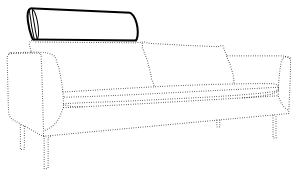

set 1 right / or left
3 seater left / or right + corner open end right / or left
+ 1 seat element without armrests + corner - footstool high

set 2 right / or left
3 seater left / or right + corner - footstool high
+ 1 seat element right / or left

set 3 right / or left
3 seater left / or right + corner 90 + 1 seat element without
armrests + corner open end right / or left

set 4 right / or left
3 seater left / or right + divan right / or left

set 5 right / or left
2 seater left / or right + divan right / or left

modular system

elements of the modular system

2 seater left / or right

3 seater left / or right

1 seat element left / or right

1 seat element without armrests

corner 90°

corner open end
right / or left

divan right/ or left

extra dimensions

depth of sofa seat

accessories

headrest L-80

headrest L-100

legs

no. 188
wood