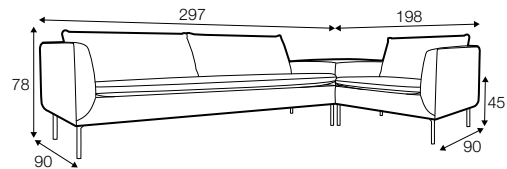

COVERS

fixed

SPECIAL

modular system

corner - footstool high
available only
in standard comfort

footstool 90x64

2 seater

3 seater

set 1 right / or left
3 seater left / or right + corner open end right / or left
+ 1 seat element without armrests + corner - footstool high

set 2 right / or left
3 seater left / or right + corner - footstool high
+ 1 seat element right / or left

set 3 right / or left
3 seater left / or right + corner 90 + 1 seat element without
armrests + corner open end right / or left

set 4 right / or left
3 seater left / or right + divan right / or left

set 5 right / or left
2 seater left / or right + divan right / or left

divan right/ or left

extra dimensions

depth of sofa seat

accessories

headrest L-80

headrest L-100

legs

no. 188
wood