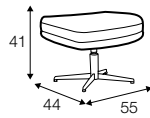

CLS classic

COVERS

FC fixed

armchair

footstool

armchair
wood legs with metal frame

footstool
wood legs with metal frame

extra dimensions

depth of seat

legs

wood legs with metal frame

swivel
black or white
swivel with memory function
non rotating leg