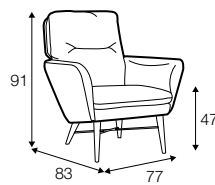

CLS classic

COVERS

FC fixed

armchair

footstool

armchair
wood legs with metal frame

footstool
wood legs with metal frame

extra dimensions

depth of seat

legs

wood legs with metal frame

swivel
black or white
swivel with memory function
non rotating leg