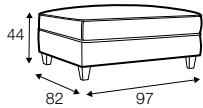

LUX lux

FC fixed

LC loose

modular system

footstool 97x82

footstool 107x92

footstool 122x92

2 seater

2,5 seater

3 seater / or 3 seater divided

set 1

3 seater left + armchair wide right

set 2 right / or left

2 seater left / or right + divan right / or left

set 3 right / or left

3 seater left / or right + divan right / or left