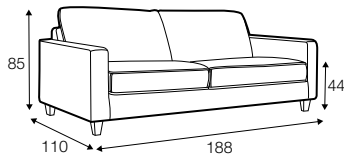

LUX lux

FC fixed

LC loose

modular system

footstool 97x82

footstool 107x92

footstool 122x92

2 seater

2,5 seater

3 seater / or 3 seater divided

set 1

3 seater left + armchair wide right

set 2 right / or left

2 seater left / or right + divan right / or left

set 3 right / or left

3 seater left / or right + divan right / or left

3 seater left / or right

3 seater without armrests

bench right / or left

divan right / or left

corner 90°

extra dimensions

depth of seat

accessories