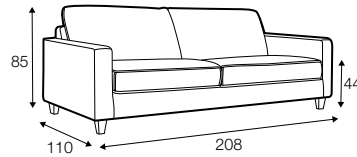

LUX lux

FC fixed

LC loose

modular system

footstool 97x82

footstool 107x92

footstool 122x92

2 seater

2,5 seater

3 seater / or 3 seater divided

set 1

3 seater left + armchair wide right

set 2 right / or left

2 seater left / or right + divan right / or left

set 3 right / or left

3 seater left / or right + divan right / or left