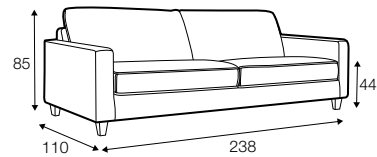

LUX lux

FC fixed

LC loose

modular system

footstool 97x82

footstool 107x92

footstool 122x92

2 seater

2,5 seater

3 seater / or 3 seater divided

set 1

3 seater left + armchair wide right

set 2 right / or left

2 seater left / or right + divan right / or left

set 3 right / or left

3 seater left / or right + divan right / or left