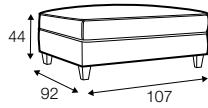

LUX lux

FC fixed

LC loose

modular system

footstool 97x82

footstool 107x92

footstool 122x92

2 seater

2,5 seater

3 seater / or 3 seater divided

set 1

3 seater left + armchair wide right

set 2 right / or left

2 seater left / or right + divan right / or left

set 3 right / or left

3 seater left / or right + divan right / or left