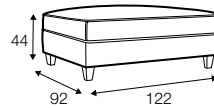

LUX lux

FC fixed

LC loose

modular system

footstool 97x82

footstool 107x92

footstool 122x92

2 seater

2,5 seater

3 seater / or 3 seater divided

set 1

3 seater left + armchair wide right

set 2 right / or left

2 seater left / or right + divan right / or left

set 3 right / or left

3 seater left / or right + divan right / or left