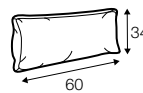

3 seater left / or right

3 seater without armrests

bench right / or left

divan right / or left

corner 90°

extra dimensions

depth of seat

accessories

cushion
40x40

cushion
50x30

cushion 103x34
armchair wide (1 cushion)
3 seater (2 cushions)

cushion 88x34
armchair (1 cushion)
2,5 seater (2 cushions)
divan (1 cushion)
bench (1 cushion)

cushion 78x34
2 seater (2 cushions)