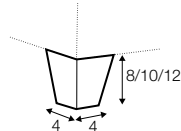

extra dimensions

accessories

1 pc. cushion 88x43 and 2 pcs. cushions 60x34 for divan need to be ordered separately.

legs

no. 12
wood

*please check a cost of brushed steel finish with a sale representative.