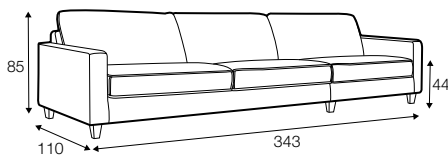

LUX lux

FC fixed

LC loose

modular system

footstool 97x82

footstool 107x92

footstool 122x92

2 seater

2,5 seater

3 seater / or 3 seater divided

set 1

3 seater left + armchair wide right

set 2 right / or left

2 seater left / or right + divan right / or left

set 3 right / or left

3 seater left / or right + divan right / or left

3 seater left / or right

3 seater without armrests

bench right / or left

divan right / or left

corner 90°

extra dimensions

depth of seat

accessories