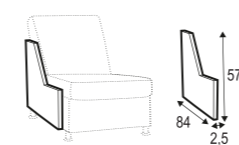

**CHAISELONGUE WIDE with BOX RIGHT (or LEFT)**

**DIVAN RIGHT (or LEFT)**

Drawings show combinations with armrest 1000.  
Combinations with other armrest are properly longer or shorter in width.

**CORNER 90°**

**ARMREST 8000**

**ARMREST 8100**

**ARMREST 8200**

**ARMREST 9000**

SITS reserves the right to change construction of products and components used due to improving durability of product and customer satisfaction without any further notice.  
Explicit ±2 cm tolerance of all elements sizes.