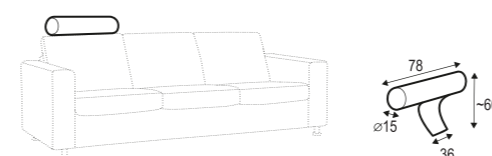

**CHAISELONGUE WIDE with BOX RIGHT (or LEFT)**

**DIVAN RIGHT (or LEFT)**

Drawings show combinations with armrest 1000.  
Combinations with other armrest are properly longer or shorter in width.

**CORNER 90°**

**CORNER 90° no.2**

**EXTRA DIMENSIONS**  
DEPTH OF SEAT

**ACCESSORIES**  
HEADREST with ROLL L-50

HEADREST with ROLL L-78

**ARMREST PROTECTION**

**ARMREST 1000**

**ARMREST 6000**

**ARMREST 7000**