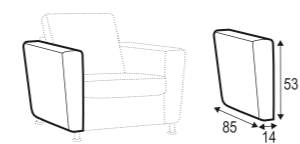

**CHAISELONGUE WIDE with BOX RIGHT (or LEFT)**

**DIVAN RIGHT (or LEFT)**

Drawings show combinations with armrest 1000.  
Combinations with other armrest are properly longer or shorter in width.

**CORNER 90°**

**CORNER 90° no.2**

**EXTRA DIMENSIONS**  
DEPTH OF SEAT

**ACCESSORIES**  
HEADREST with ROLL L-50

HEADREST with ROLL L-78

**ARMREST PROTECTION**

**ARMREST 1000**

**ARMREST 6000**

**ARMREST 7000**