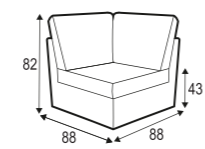

**3 SEATER LEFT (or RIGHT) with 2 SEAT CUSHIONS**

**3 SEATER without ARMRESTS with 2 SEAT CUSHIONS**

**CHAISELONGUE RIGHT (or LEFT)**

**CHAISELONGUE WIDE RIGHT (or LEFT)**

**BENCH RIGHT (or LEFT)**

**CHAISELONGUE with BOX RIGHT (or LEFT)**

**CHAISELONGUE WIDE with BOX RIGHT (or LEFT)**

**DIVAN RIGHT (or LEFT)**

Drawings show combinations with armrest 1000.  
Combinations with other armrest are properly longer or shorter in width.

**CORNER 90°**

**CORNER 90° no.2**

**EXTRA DIMENSIONS**  
DEPTH OF SEAT

**ACCESSORIES**  
HEADREST with ROLL L-50

HEADREST with ROLL L-78

**ARMREST PROTECTION**

**ARMREST 1000**

**ARMREST 6000**

**ARMREST 7000**