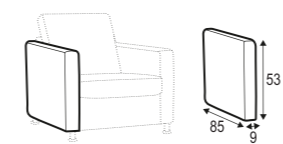

ARMREST 8000