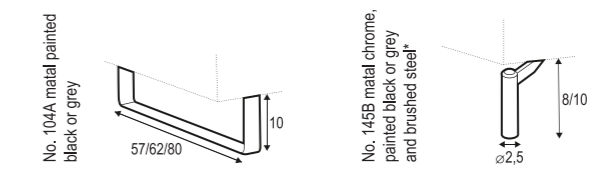

UPHOLSTERY

FABRIC: FC - fix cover

FEET

*please check a cost of brushed steel finish with a sale representative

COMFORT STANDARD

1. polyurethane foam/high resilient polyurethane foam
2. springs
3. FSC® certified solid wood and wood based elements
4. fabric
5. FSC® certified solid wood/metal legs

COMFORT PLUS

1. polyurethane foam/elastic soft high resilient polyurethane foam
2. springs
3. FSC® certified solid wood and wood based elements
4. fabric
5. FSC® certified solid wood/metal legs