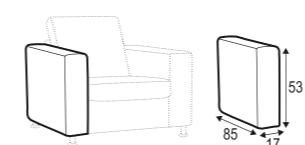

**CHAISELONGUE WIDE with BOX RIGHT (or LEFT)**

**DIVAN RIGHT (or LEFT)**

Drawings show combinations with armrest 1000.  
Combinations with other armrest are properly longer or shorter in width.

**CORNER 90°**

**CORNER 90° no.2**

**EXTRA DIMENSIONS**  
DEPTH OF SEAT

**ACCESSORIES**  
HEADREST with ROLL L-50

HEADREST with ROLL L-78

**ARMREST PROTECTION**

**ARMREST 1000**

**ARMREST 6000**

**ARMREST 7000**