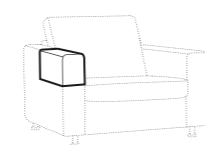

**CHAISELONGUE WIDE with BOX RIGHT (or LEFT)**

**DIVAN RIGHT (or LEFT)**

Drawings show combinations with armrest 1000.  
Combinations with other armrest are properly longer or shorter in width.

**CORNER 90°**

**CORNER 90° no.2**

**EXTRA DIMENSIONS**  
DEPTH OF SEAT

**ACCESSORIES**  
HEADREST with ROLL L-50

HEADREST with ROLL L-78

**ARMREST PROTECTION**

**ARMREST 1000**

**ARMREST 6000**

**ARMREST 7000**