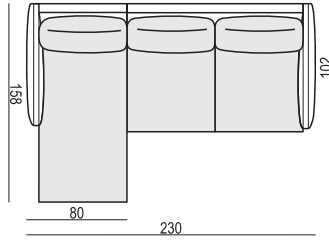

www.sits.eu
MAY 2019

<p>ARMCHAIR</p>	<p>ARMCHAIR LEFT (or RIGHT)</p>	<p>ARMCHAIR without ARMRESTS</p>	
<p>ARMCHAIR WIDE</p>	<p>ARMCHAIR WIDE LEFT (or RIGHT)</p>	<p>ARMCHAIR WIDE without ARMRESTS</p>	
<p>2 SEATER</p>	<p>2 SEATER LEFT (or RIGHT)</p>	<p>2 SEATER without ARMRESTS</p>	
<p>3 SEATER</p>	<p>3 SEATER LEFT (or RIGHT)</p>	<p>3 SEATER without ARMRESTS</p>	
<p>CHAISELONGUE LEFT (or RIGHT)</p>	<p>CHAISELONGUE WIDE LEFT (or RIGHT)</p>	<p>DIVAN LEFT (or RIGHT)</p>	
<p>COZY CORNER LEFT (or RIGHT)</p>	<p>CORNER 90° no 1</p>	<p>CORNER 90° no 2</p>	<p>FOOTSTOOL 90x70</p>
<p>ENDPART LEFT (or RIGHT) cm 95 x 4 x 54 H</p>	<p>HEADREST L-77</p>	<p>HEADREST L-62</p>	

SET 1 LEFT (or RIGHT)
CHAISELONGUE LEFT (or RIGHT) + 2 SEATER RIGHT (or LEFT)

SET 2 LEFT (or RIGHT)
CHAISELONGUE WIDE LEFT (or RIGHT) + 3 SEATER RIGHT (or LEFT)

SET 3 LEFT (or RIGHT)
DIVAN LEFT (or RIGHT) + 2 SEATER RIGHT (or LEFT)