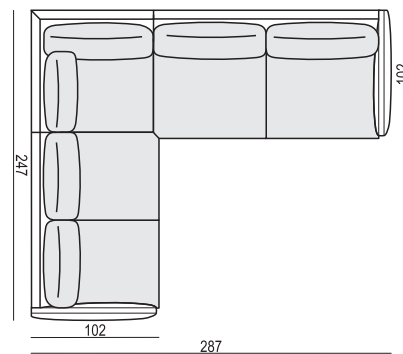

SET 1 LEFT (or RIGHT)
CHAISELONGUE LEFT (or RIGHT) + 2 SEATER RIGHT (or LEFT)

SET 2 LEFT (or RIGHT)
CHAISELONGUE WIDE LEFT (or RIGHT) + 3 SEATER RIGHT (or LEFT)

SET 3 LEFT (or RIGHT)
DIVAN LEFT (or RIGHT) + 2 SEATER RIGHT (or LEFT)

SET 4 LEFT (or RIGHT)
DIVAN LEFT (or RIGHT) + 3 SEATER RIGHT (or LEFT)

SET 5 LEFT (or RIGHT)
COZY CORNER LEFT (or RIGHT) + 3 SEATER RIGHT (or LEFT)

SET 6
DIVAN LEFT + 2 SEATER without ARMRESTS + DIVAN RIGHT

SET 7 LEFT (or RIGHT)
DIVAN LEFT (or RIGHT) + 2 SEATER without ARMRESTS + CHAISELONGUE RIGHT (or LEFT)

SET 8 LEFT (or RIGHT)
2 SEATER LEFT (or RIGHT) + CORNER 90° no 1 + 3 SEATER RIGHT (or LEFT)

SITS reserves the right to change construction of products and components used due to improving durability of product and customer satisfaction without any further notice. Explicit ±3 cm tolerance between comfort LUX & STANDARD in heights.

SET 9 LEFT (or RIGHT)
2 SEATER LEFT (or RIGHT) + CORNER 90° no 2 + 3 SEATER RIGHT (or LEFT)

SET 10 RIGHT (or LEFT)
2 SEATER LEFT (or RIGHT) + CORNER 90° no 1 + 2 SEATER without ARMRESTS + CHAISELONGUE RIGHT (or LEFT)