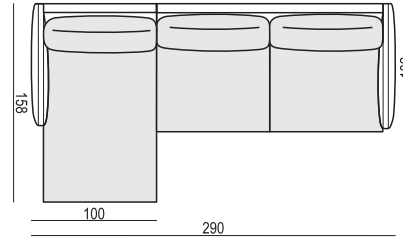

www.sits.eu
MAY 2019

<p>ARMCHAIR</p>	<p>ARMCHAIR LEFT (or RIGHT)</p>	<p>ARMCHAIR without ARMRESTS</p>	
<p>ARMCHAIR WIDE</p>	<p>ARMCHAIR WIDE LEFT (or RIGHT)</p>	<p>ARMCHAIR WIDE without ARMRESTS</p>	
<p>2 SEATER</p>	<p>2 SEATER LEFT (or RIGHT)</p>	<p>2 SEATER without ARMRESTS</p>	
<p>3 SEATER</p>	<p>3 SEATER LEFT (or RIGHT)</p>	<p>3 SEATER without ARMRESTS</p>	
<p>CHAISELONGUE LEFT (or RIGHT)</p>	<p>CHAISELONGUE WIDE LEFT (or RIGHT)</p>	<p>DIVAN LEFT (or RIGHT)</p>	
<p>COZY CORNER LEFT (or RIGHT)</p>	<p>CORNER 90° no 1</p>	<p>CORNER 90° no 2</p>	<p>FOOTSTOOL 90x70</p>
<p>ENDPART LEFT (or RIGHT) cm 95 x 4 x 54 H</p>	<p>HEADREST L-77</p>	<p>HEADREST L-62</p>	

SET 1 LEFT (or RIGHT)
CHAISELONGUE LEFT (or RIGHT) + 2 SEATER RIGHT (or LEFT)

SET 2 LEFT (or RIGHT)
CHAISELONGUE WIDE LEFT (or RIGHT) + 3 SEATER RIGHT (or LEFT)

SET 3 LEFT (or RIGHT)
DIVAN LEFT (or RIGHT) + 2 SEATER RIGHT (or LEFT)