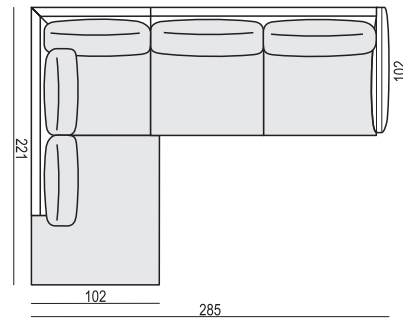

www.sits.eu
MAY 2019

<p>ARMCHAIR</p>	<p>ARMCHAIR LEFT (or RIGHT)</p>	<p>ARMCHAIR without ARMRESTS</p>	
<p>ARMCHAIR WIDE</p>	<p>ARMCHAIR WIDE LEFT (or RIGHT)</p>	<p>ARMCHAIR WIDE without ARMRESTS</p>	
<p>2 SEATER</p>	<p>2 SEATER LEFT (or RIGHT)</p>	<p>2 SEATER without ARMRESTS</p>	
<p>3 SEATER</p>	<p>3 SEATER LEFT (or RIGHT)</p>	<p>3 SEATER without ARMRESTS</p>	
<p>CHAISELONGUE LEFT (or RIGHT)</p>	<p>CHAISELONGUE WIDE LEFT (or RIGHT)</p>	<p>DIVAN LEFT (or RIGHT)</p>	
<p>COZY CORNER LEFT (or RIGHT)</p>	<p>CORNER 90° no 1</p>	<p>CORNER 90° no 2</p>	<p>FOOTSTOOL 90x70</p>
<p>ENDPART LEFT (or RIGHT) cm 95 x 4 x 54 H</p>	<p>HEADREST L-77</p>	<p>HEADREST L-62</p>	

SET 1 LEFT (or RIGHT)
CHAISELONGUE LEFT (or RIGHT) + 2 SEATER RIGHT (or LEFT)

SET 2 LEFT (or RIGHT)
CHAISELONGUE WIDE LEFT (or RIGHT) + 3 SEATER RIGHT (or LEFT)

SET 3 LEFT (or RIGHT)
DIVAN LEFT (or RIGHT) + 2 SEATER RIGHT (or LEFT)

SET 4 LEFT (or RIGHT)
DIVAN LEFT (or RIGHT) + 3 SEATER RIGHT (or LEFT)

SET 5 LEFT (or RIGHT)
COZY CORNER LEFT (or RIGHT) + 3 SEATER RIGHT (or LEFT)

SET 6
DIVAN LEFT + 2 SEATER without ARMRESTS + DIVAN RIGHT

SET 7 LEFT (or RIGHT)
DIVAN LEFT (or RIGHT) + 2 SEATER without ARMRESTS + CHAISELONGUE RIGHT (or LEFT)

SET 8 LEFT (or RIGHT)
2 SEATER LEFT (or RIGHT) + CORNER 90° no 1 + 3 SEATER RIGHT (or LEFT)

SITS reserves the right to change construction of products and components used due to improving durability of product and customer satisfaction without any further notice. Explicit ±3 cm tolerance between comfort LUX & STANDARD in heights.