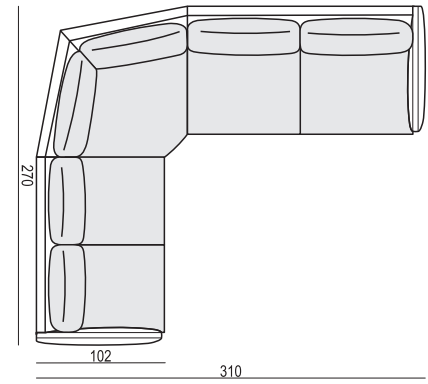

SET 7 LEFT (or RIGHT)
DIVAN LEFT (or RIGHT) + 2 SEATER without ARMRESTS + CHAISELONGUE RIGHT (or LEFT)

SET 8 LEFT (or RIGHT)
2 SEATER LEFT (or RIGHT) + CORNER 90° no 1 + 3 SEATER RIGHT (or LEFT)

SITS reserves the right to change construction of products and components used due to improving durability of product and customer satisfaction without any further notice. Explicit ±3 cm tolerance between comfort LUX & STANDARD in heights.

SET 9 LEFT (or RIGHT)
2 SEATER LEFT (or RIGHT) + CORNER 90° no 2 + 3 SEATER RIGHT (or LEFT)

SET 10 RIGHT (or LEFT)
2 SEATER LEFT (or RIGHT) + CORNER 90° no 1 + 2 SEATER without ARMRESTS + CHAISELONGUE RIGHT (or LEFT)