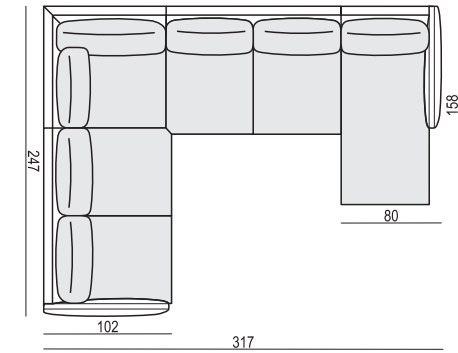

SET 4 LEFT (or RIGHT)
DIVAN LEFT (or RIGHT) + 3 SEATER RIGHT (or LEFT)

SET 5 LEFT (or RIGHT)
COZY CORNER LEFT (or RIGHT) + 3 SEATER RIGHT (or LEFT)

SET 6
DIVAN LEFT + 2 SEATER without ARMRESTS + DIVAN RIGHT

SET 7 LEFT (or RIGHT)
DIVAN LEFT (or RIGHT) + 2 SEATER without ARMRESTS + CHAISELONGUE RIGHT (or LEFT)

SET 8 LEFT (or RIGHT)
2 SEATER LEFT (or RIGHT) + CORNER 90° no 1 + 3 SEATER RIGHT (or LEFT)

SITS reserves the right to change construction of products and components used due to improving durability of product and customer satisfaction without any further notice. Explicit ±3 cm tolerance between comfort LUX & STANDARD in heights.

SET 9 LEFT (or RIGHT)
2 SEATER LEFT (or RIGHT) + CORNER 90° no 2 + 3 SEATER RIGHT (or LEFT)

SET 10 RIGHT (or LEFT)
2 SEATER LEFT (or RIGHT) + CORNER 90° no 1 + 2 SEATER without ARMRESTS + CHAISELONGUE RIGHT (or LEFT)