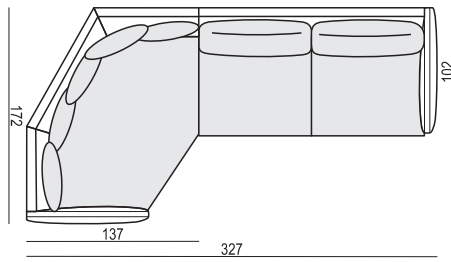

www.sits.eu
MAY 2019

<p>ARMCHAIR</p>	<p>ARMCHAIR LEFT (or RIGHT)</p>	<p>ARMCHAIR without ARMRESTS</p>	
<p>ARMCHAIR WIDE</p>	<p>ARMCHAIR WIDE LEFT (or RIGHT)</p>	<p>ARMCHAIR WIDE without ARMRESTS</p>	
<p>2 SEATER</p>	<p>2 SEATER LEFT (or RIGHT)</p>	<p>2 SEATER without ARMRESTS</p>	
<p>3 SEATER</p>	<p>3 SEATER LEFT (or RIGHT)</p>	<p>3 SEATER without ARMRESTS</p>	
<p>CHAISELONGUE LEFT (or RIGHT)</p>	<p>CHAISELONGUE WIDE LEFT (or RIGHT)</p>	<p>DIVAN LEFT (or RIGHT)</p>	
<p>COZY CORNER LEFT (or RIGHT)</p>	<p>CORNER 90° no 1</p>	<p>CORNER 90° no 2</p>	<p>FOOTSTOOL 90x70</p>
<p>ENDPART LEFT (or RIGHT) cm 95 x 4 x 54 H</p>	<p>HEADREST L-77</p>	<p>HEADREST L-62</p>	

SET 1 LEFT (or RIGHT)
CHAISELONGUE LEFT (or RIGHT) + 2 SEATER RIGHT (or LEFT)

SET 2 LEFT (or RIGHT)
CHAISELONGUE WIDE LEFT (or RIGHT) + 3 SEATER RIGHT (or LEFT)

SET 3 LEFT (or RIGHT)
DIVAN LEFT (or RIGHT) + 2 SEATER RIGHT (or LEFT)

SET 4 LEFT (or RIGHT)
DIVAN LEFT (or RIGHT) + 3 SEATER RIGHT (or LEFT)

SET 5 LEFT (or RIGHT)
COZY CORNER LEFT (or RIGHT) + 3 SEATER RIGHT (or LEFT)

SET 6
DIVAN LEFT + 2 SEATER without ARMRESTS + DIVAN RIGHT

SET 7 LEFT (or RIGHT)
DIVAN LEFT (or RIGHT) + 2 SEATER without ARMRESTS + CHAISELONGUE RIGHT (or LEFT)

SET 8 LEFT (or RIGHT)
2 SEATER LEFT (or RIGHT) + CORNER 90° no 1 + 3 SEATER RIGHT (or LEFT)

SITS reserves the right to change construction of products and components used due to improving durability of product and customer satisfaction without any further notice. Explicit ±3 cm tolerance between comfort LUX & STANDARD in heights.