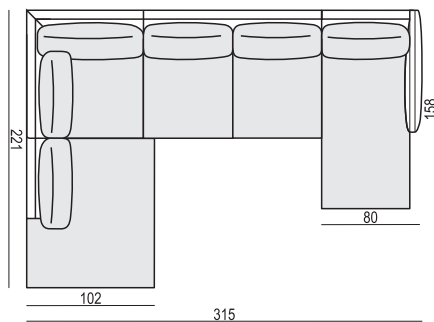

SET 1 LEFT (or RIGHT)
CHAISELONGUE LEFT (or RIGHT) + 2 SEATER RIGHT (or LEFT)

SET 2 LEFT (or RIGHT)
CHAISELONGUE WIDE LEFT (or RIGHT) + 3 SEATER RIGHT (or LEFT)

SET 3 LEFT (or RIGHT)
DIVAN LEFT (or RIGHT) + 2 SEATER RIGHT (or LEFT)

SET 4 LEFT (or RIGHT)
DIVAN LEFT (or RIGHT) + 3 SEATER RIGHT (or LEFT)

SET 5 LEFT (or RIGHT)
COZY CORNER LEFT (or RIGHT) + 3 SEATER RIGHT (or LEFT)

SET 6
DIVAN LEFT + 2 SEATER without ARMRESTS + DIVAN RIGHT

SET 7 LEFT (or RIGHT)
DIVAN LEFT (or RIGHT) + 2 SEATER without ARMRESTS + CHAISELONGUE RIGHT (or LEFT)

SET 8 LEFT (or RIGHT)
2 SEATER LEFT (or RIGHT) + CORNER 90° no 1 + 3 SEATER RIGHT (or LEFT)

SITS reserves the right to change construction of products and components used due to improving durability of product and customer satisfaction without any further notice. Explicit ±3 cm tolerance between comfort LUX & STANDARD in heights.

SET 9 LEFT (or RIGHT)
2 SEATER LEFT (or RIGHT) + CORNER 90° no 2 + 3 SEATER RIGHT (or LEFT)

SET 10 RIGHT (or LEFT)
2 SEATER LEFT (or RIGHT) + CORNER 90° no 1 + 2 SEATER without ARMRESTS + CHAISELONGUE RIGHT (or LEFT)