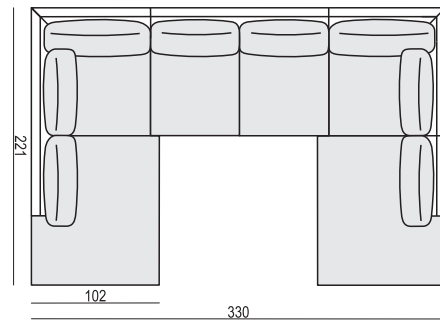

www.sits.eu
MAY 2019

<p>ARMCHAIR</p>	<p>ARMCHAIR LEFT (or RIGHT)</p>	<p>ARMCHAIR without ARMRESTS</p>	
<p>ARMCHAIR WIDE</p>	<p>ARMCHAIR WIDE LEFT (or RIGHT)</p>	<p>ARMCHAIR WIDE without ARMRESTS</p>	
<p>2 SEATER</p>	<p>2 SEATER LEFT (or RIGHT)</p>	<p>2 SEATER without ARMRESTS</p>	
<p>3 SEATER</p>	<p>3 SEATER LEFT (or RIGHT)</p>	<p>3 SEATER without ARMRESTS</p>	
<p>CHAISELONGUE LEFT (or RIGHT)</p>	<p>CHAISELONGUE WIDE LEFT (or RIGHT)</p>	<p>DIVAN LEFT (or RIGHT)</p>	
<p>COZY CORNER LEFT (or RIGHT)</p>	<p>CORNER 90° no 1</p>	<p>CORNER 90° no 2</p>	<p>FOOTSTOOL 90x70</p>
<p>ENDPART LEFT (or RIGHT) cm 95 x 4 x 54 H</p>	<p>HEADREST L-77</p>	<p>HEADREST L-62</p>	

SET 1 LEFT (or RIGHT)
CHAISELONGUE LEFT (or RIGHT) + 2 SEATER RIGHT (or LEFT)

SET 2 LEFT (or RIGHT)
CHAISELONGUE WIDE LEFT (or RIGHT) + 3 SEATER RIGHT (or LEFT)

SET 3 LEFT (or RIGHT)
DIVAN LEFT (or RIGHT) + 2 SEATER RIGHT (or LEFT)

SET 4 LEFT (or RIGHT)
DIVAN LEFT (or RIGHT) + 3 SEATER RIGHT (or LEFT)

SET 5 LEFT (or RIGHT)
COZY CORNER LEFT (or RIGHT) + 3 SEATER RIGHT (or LEFT)

SET 6
DIVAN LEFT + 2 SEATER without ARMRESTS + DIVAN RIGHT

SET 7 LEFT (or RIGHT)
DIVAN LEFT (or RIGHT) + 2 SEATER without ARMRESTS + CHAISELONGUE RIGHT (or LEFT)

SET 8 LEFT (or RIGHT)
2 SEATER LEFT (or RIGHT) + CORNER 90° no 1 + 3 SEATER RIGHT (or LEFT)

SITS reserves the right to change construction of products and components used due to improving durability of product and customer satisfaction without any further notice. Explicit ±3 cm tolerance between comfort LUX & STANDARD in heights.