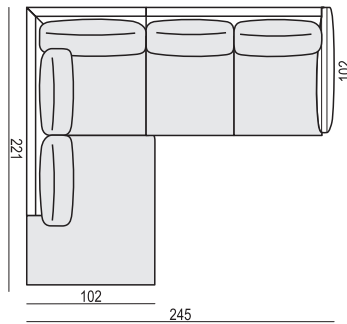

www.sits.eu
MAY 2019

<p>ARMCHAIR</p>	<p>ARMCHAIR LEFT (or RIGHT)</p>	<p>ARMCHAIR without ARMRESTS</p>	
<p>ARMCHAIR WIDE</p>	<p>ARMCHAIR WIDE LEFT (or RIGHT)</p>	<p>ARMCHAIR WIDE without ARMRESTS</p>	
<p>2 SEATER</p>	<p>2 SEATER LEFT (or RIGHT)</p>	<p>2 SEATER without ARMRESTS</p>	
<p>3 SEATER</p>	<p>3 SEATER LEFT (or RIGHT)</p>	<p>3 SEATER without ARMRESTS</p>	
<p>CHAISELONGUE LEFT (or RIGHT)</p>	<p>CHAISELONGUE WIDE LEFT (or RIGHT)</p>	<p>DIVAN LEFT (or RIGHT)</p>	
<p>COZY CORNER LEFT (or RIGHT)</p>	<p>CORNER 90° no 1</p>	<p>CORNER 90° no 2</p>	<p>FOOTSTOOL 90x70</p>
<p>ENDPART LEFT (or RIGHT) cm 95 x 4 x 54 H</p>	<p>HEADREST L-77</p>	<p>HEADREST L-62</p>	

SET 1 LEFT (or RIGHT)
CHAISELONGUE LEFT (or RIGHT) + 2 SEATER RIGHT (or LEFT)

SET 2 LEFT (or RIGHT)
CHAISELONGUE WIDE LEFT (or RIGHT) + 3 SEATER RIGHT (or LEFT)

SET 3 LEFT (or RIGHT)
DIVAN LEFT (or RIGHT) + 2 SEATER RIGHT (or LEFT)

SET 4 LEFT (or RIGHT)
DIVAN LEFT (or RIGHT) + 3 SEATER RIGHT (or LEFT)

SET 5 LEFT (or RIGHT)
COZY CORNER LEFT (or RIGHT) + 3 SEATER RIGHT (or LEFT)

SET 6
DIVAN LEFT + 2 SEATER without ARMRESTS + DIVAN RIGHT

SET 7 LEFT (or RIGHT)
DIVAN LEFT (or RIGHT) + 2 SEATER without ARMRESTS + CHAISELONGUE RIGHT (or LEFT)

SET 8 LEFT (or RIGHT)
2 SEATER LEFT (or RIGHT) + CORNER 90° no 1 + 3 SEATER RIGHT (or LEFT)

SITS reserves the right to change construction of products and components used due to improving durability of product and customer satisfaction without any further notice. Explicit ±3 cm tolerance between comfort LUX & STANDARD in heights.