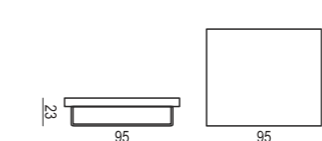

CHAISELONGUE LONG LEFT (or RIGHT)
available also as freestanding element

BENCH LEFT (or RIGHT)

FOOTSTOOL 100x90

FOOTSTOOL 90x70

FOOTSTOOL FRAME

CORNER 90°

CORNER 30°

ENDPART LEFT (or RIGHT)
cm 100 x 2,5 x 47H

HEADREST with ROLL
L-70

HEADREST with ROLL
L-50

SET 1 LEFT (or RIGHT)
CHAISELONGUE LEFT (or RIGHT)
+ 2 SEATER RIGHT (or LEFT)

SET 2 LEFT (or RIGHT)
CHAISELONGUE LONG LEFT (or RIGHT)
+ 3 SEATER RIGHT (or LEFT)

SET 3 RIGHT (or LEFT)
2 SEATER LEFT (or RIGHT) + CORNER 30°
+ ARMCHAIR RIGHT (or LEFT)

SET 4 RIGHT (or LEFT)
3 SEATER LEFT (or RIGHT) + CORNER 30°
+ ARMCHAIR WIDE RIGHT (or LEFT)

SET 5
2 SEATER LEFT + CORNER 30° + 2 SEATER RIGHT