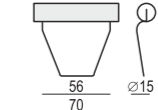

CHAISELONGUE LONG LEFT (or RIGHT)
available also as freestanding element

BENCH LEFT (or RIGHT)

FOOTSTOOL 100x90

FOOTSTOOL 90x70

FOOTSTOOL FRAME

CORNER 90°

CORNER 30°

ENDPART LEFT (or RIGHT)
cm 100 x 2,5 x 47H

HEADREST with ROLL
L-70

HEADREST with ROLL
L-50

SET 1 LEFT (or RIGHT)
CHAISELONGUE LEFT (or RIGHT)
+ 2 SEATER RIGHT (or LEFT)

SET 2 LEFT (or RIGHT)
CHAISELONGUE LONG LEFT (or RIGHT)
+ 3 SEATER RIGHT (or LEFT)