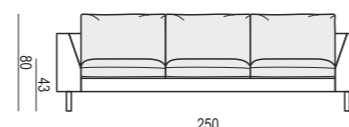

2 SEATER without ARMRESTS

3 SEATER

3 SEATER LEFT (or RIGHT)

3 SEATER without ARMRESTS

3XL SEATER

3XL SEATER LEFT (or RIGHT)

3XL SEATER without ARMRESTS

CHAISELONGUE LEFT (or RIGHT)
available also as freestanding element

CHAISELONGUE LONG LEFT (or RIGHT)
available also as freestanding element

BENCH LEFT (or RIGHT)

FOOTSTOOL 100x90

FOOTSTOOL 90x70

FOOTSTOOL FRAME

CORNER 90°

CORNER 30°

ENDPART LEFT (or RIGHT)
cm 100 x 2,5 x 47H