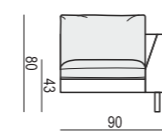

ARMCHAIR

ARMCHAIR LEFT (or RIGHT)

ARMCHAIR without ARMRESTS

ARMCHAIR WIDE

ARMCHAIR WIDE LEFT (or RIGHT)

ARMCHAIR WIDE without ARMRESTS

2 SEATER

2 SEATER LEFT (or RIGHT)

2 SEATER without ARMRESTS

3 SEATER

3 SEATER LEFT (or RIGHT)

3 SEATER without ARMRESTS

3XL SEATER

3XL SEATER LEFT (or RIGHT)

3XL SEATER without ARMRESTS

CHAISELONGUE LEFT (or RIGHT)
available also as freestanding element

CHAISELONGUE LONG LEFT (or RIGHT)
available also as freestanding element

BENCH LEFT (or RIGHT)

FOOTSTOOL 100x90

FOOTSTOOL 90x70

FOOTSTOOL FRAME

CORNER 90°

CORNER 30°

ENDPART LEFT (or RIGHT)
cm 100 x 2,5 x 47H