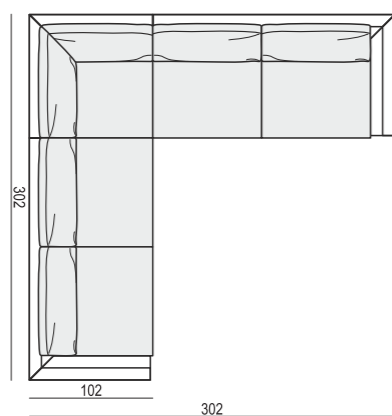

SET 8
3 SEATER LEFT + CORNER 90° + 3 SEATER RIGHT