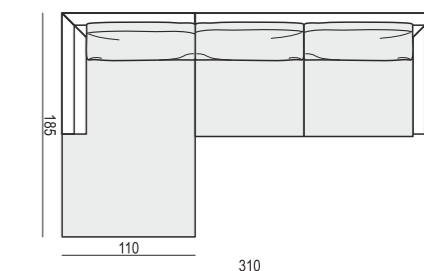

CHAISELONGUE LONG LEFT (or RIGHT)
available also as freestanding element

BENCH LEFT (or RIGHT)

FOOTSTOOL 100x90

FOOTSTOOL 90x70

FOOTSTOOL FRAME

CORNER 90°

CORNER 30°

ENDPART LEFT (or RIGHT)
cm 100 x 2,5 x 47H

HEADREST with ROLL
L-70

HEADREST with ROLL
L-50

SET 1 LEFT (or RIGHT)
CHAISELONGUE LEFT (or RIGHT)
+ 2 SEATER RIGHT (or LEFT)

SET 2 LEFT (or RIGHT)
CHAISELONGUE LONG LEFT (or RIGHT)
+ 3 SEATER RIGHT (or LEFT)

SET 3 RIGHT (or LEFT)
2 SEATER LEFT (or RIGHT) + CORNER 30°
+ ARMCHAIR RIGHT (or LEFT)

SET 4 RIGHT (or LEFT)
3 SEATER LEFT (or RIGHT) + CORNER 30°
+ ARMCHAIR WIDE RIGHT (or LEFT)

SET 5
2 SEATER LEFT + CORNER 30° + 2 SEATER RIGHT

SET 6
3 SEATER LEFT + CORNER 30° + 3 SEATER RIGHT

SITS reserves the right to change construction of products and components used due to improving durability of product and customer satisfaction without any further notice. Explicit ±2 cm tolerance of all elements sizes.