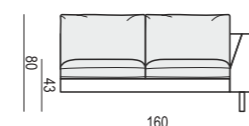

ARMCHAIR

ARMCHAIR LEFT (or RIGHT)

ARMCHAIR without ARMRESTS

ARMCHAIR WIDE

ARMCHAIR WIDE LEFT (or RIGHT)

ARMCHAIR WIDE without ARMRESTS

2 SEATER

2 SEATER LEFT (or RIGHT)

2 SEATER without ARMRESTS

3 SEATER

3 SEATER LEFT (or RIGHT)

3 SEATER without ARMRESTS

3XL SEATER

3XL SEATER LEFT (or RIGHT)

3XL SEATER without ARMRESTS

CHAISELONGUE LEFT (or RIGHT)
available also as freestanding element

CHAISELONGUE LONG LEFT (or RIGHT)
available also as freestanding element

BENCH LEFT (or RIGHT)

FOOTSTOOL 100x90

FOOTSTOOL 90x70

FOOTSTOOL FRAME

CORNER 90°

CORNER 30°

ENDPART LEFT (or RIGHT)
cm 100 x 2,5 x 47H