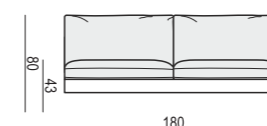

2 SEATER without ARMRESTS

3 SEATER

3 SEATER LEFT (or RIGHT)

3 SEATER without ARMRESTS

3XL SEATER

3XL SEATER LEFT (or RIGHT)

3XL SEATER without ARMRESTS

CHAISELONGUE LEFT (or RIGHT)
available also as freestanding element

CHAISELONGUE LONG LEFT (or RIGHT)
available also as freestanding element

BENCH LEFT (or RIGHT)

FOOTSTOOL 100x90

FOOTSTOOL 90x70

FOOTSTOOL FRAME

CORNER 90°

CORNER 30°

ENDPART LEFT (or RIGHT)
cm 100 x 2,5 x 47H