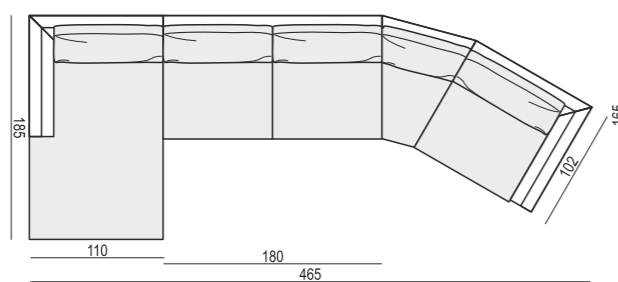

SET 12 LEFT (or RIGHT)
CHAISELONGUE LONG LEFT (or RIGHT) + 3 SEATER without ARMRESTS
+ CORNER 30° + ARMCHAIR WIDE RIGHT (or LEFT)