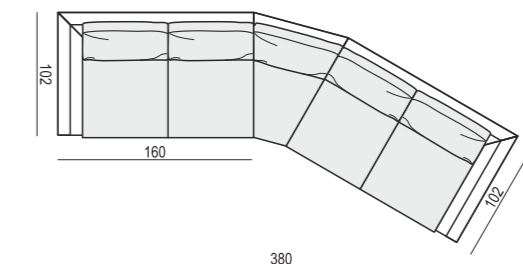

CHAISELONGUE LONG LEFT (or RIGHT)
available also as freestanding element

BENCH LEFT (or RIGHT)

FOOTSTOOL 100x90

FOOTSTOOL 90x70

FOOTSTOOL FRAME

CORNER 90°

CORNER 30°

ENDPART LEFT (or RIGHT)
cm 100 x 2,5 x 47H

HEADREST with ROLL
L-70

HEADREST with ROLL
L-50

SET 1 LEFT (or RIGHT)
CHAISELONGUE LEFT (or RIGHT)
+ 2 SEATER RIGHT (or LEFT)

SET 2 LEFT (or RIGHT)
CHAISELONGUE LONG LEFT (or RIGHT)
+ 3 SEATER RIGHT (or LEFT)

SET 3 RIGHT (or LEFT)
2 SEATER LEFT (or RIGHT) + CORNER 30°
+ ARMCHAIR RIGHT (or LEFT)

SET 4 RIGHT (or LEFT)
3 SEATER LEFT (or RIGHT) + CORNER 30°
+ ARMCHAIR WIDE RIGHT (or LEFT)

SET 5
2 SEATER LEFT + CORNER 30° + 2 SEATER RIGHT

SET 6
3 SEATER LEFT + CORNER 30° + 3 SEATER RIGHT

SITS reserves the right to change construction of products and components used due to improving durability of product and customer satisfaction without any further notice. Explicit ±2 cm tolerance of all elements sizes.