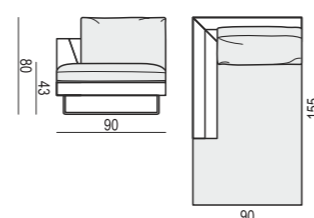

2 SEATER without ARMRESTS

3 SEATER

3 SEATER LEFT (or RIGHT)

3 SEATER without ARMRESTS

3XL SEATER

3XL SEATER LEFT (or RIGHT)

3XL SEATER without ARMRESTS

CHAISELONGUE LEFT (or RIGHT)
available also as freestanding element

CHAISELONGUE LONG LEFT (or RIGHT)
available also as freestanding element

BENCH LEFT (or RIGHT)

FOOTSTOOL 100x90

FOOTSTOOL 90x70

FOOTSTOOL FRAME

CORNER 90°

CORNER 30°

ENDPART LEFT (or RIGHT)
cm 100 x 2,5 x 47H