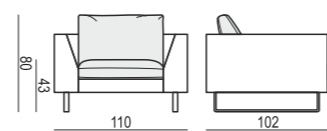

ARMCHAIR

ARMCHAIR LEFT (or RIGHT)

ARMCHAIR without ARMRESTS

ARMCHAIR WIDE

ARMCHAIR WIDE LEFT (or RIGHT)

ARMCHAIR WIDE without ARMRESTS

2 SEATER

2 SEATER LEFT (or RIGHT)

2 SEATER without ARMRESTS

3 SEATER

3 SEATER LEFT (or RIGHT)

3 SEATER without ARMRESTS

3XL SEATER

3XL SEATER LEFT (or RIGHT)

3XL SEATER without ARMRESTS

CHAISELONGUE LEFT (or RIGHT)
available also as freestanding element

CHAISELONGUE LONG LEFT (or RIGHT)
available also as freestanding element

BENCH LEFT (or RIGHT)

FOOTSTOOL 100x90

FOOTSTOOL 90x70

FOOTSTOOL FRAME

CORNER 90°

CORNER 30°

ENDPART LEFT (or RIGHT)
cm 100 x 2,5 x 47H

SET 6
3 SEATER LEFT + CORNER 30° + 3 SEATER RIGHT

SITS reserves the right to change construction of products and components used due to improving durability of product and customer satisfaction without any further notice. Explicit ±2 cm tolerance of all elements sizes.