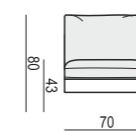

ARMCHAIR

ARMCHAIR LEFT (or RIGHT)

ARMCHAIR without ARMRESTS

ARMCHAIR WIDE

ARMCHAIR WIDE LEFT (or RIGHT)

ARMCHAIR WIDE without ARMRESTS

2 SEATER

2 SEATER LEFT (or RIGHT)

2 SEATER without ARMRESTS

3 SEATER

3 SEATER LEFT (or RIGHT)

3 SEATER without ARMRESTS

3XL SEATER

3XL SEATER LEFT (or RIGHT)

3XL SEATER without ARMRESTS

CHAISELONGUE LEFT (or RIGHT)
available also as freestanding element

CHAISELONGUE LONG LEFT (or RIGHT)
available also as freestanding element

BENCH LEFT (or RIGHT)

FOOTSTOOL 100x90

FOOTSTOOL 90x70

FOOTSTOOL FRAME

CORNER 90°

CORNER 30°

ENDPART LEFT (or RIGHT)
cm 100 x 2,5 x 47H