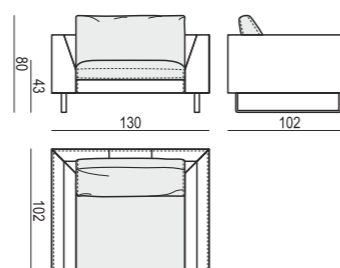

SITS reserves the right to change construction of products and components used due to improving durability of product and customer satisfaction without any further notice. Explicit ±2 cm tolerance of all elements sizes.

UPHOLSTERY

FABRIC or LEATHER: FC - fix cover