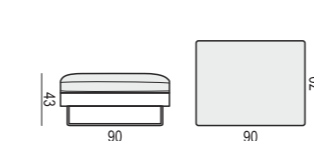

CHAISELONGUE LONG LEFT (or RIGHT)
available also as freestanding element

BENCH LEFT (or RIGHT)

FOOTSTOOL 100x90

FOOTSTOOL 90x70

FOOTSTOOL FRAME

CORNER 90°

CORNER 30°

ENDPART LEFT (or RIGHT)
cm 100 x 2,5 x 47H

HEADREST with ROLL
L-70

HEADREST with ROLL
L-50

SET 1 LEFT (or RIGHT)
CHAISELONGUE LEFT (or RIGHT)
+ 2 SEATER RIGHT (or LEFT)

SET 2 LEFT (or RIGHT)
CHAISELONGUE LONG LEFT (or RIGHT)
+ 3 SEATER RIGHT (or LEFT)

SET 3 RIGHT (or LEFT)
2 SEATER LEFT (or RIGHT) + CORNER 30°
+ ARMCHAIR RIGHT (or LEFT)

SET 4 RIGHT (or LEFT)
3 SEATER LEFT (or RIGHT) + CORNER 30°
+ ARMCHAIR WIDE RIGHT (or LEFT)

SET 5
2 SEATER LEFT + CORNER 30° + 2 SEATER RIGHT