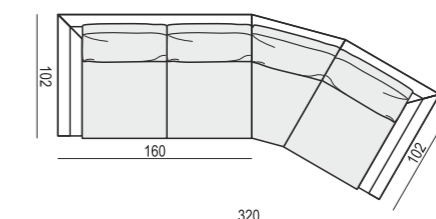

CHAISELONGUE LONG LEFT (or RIGHT)
available also as freestanding element

BENCH LEFT (or RIGHT)

FOOTSTOOL 100x90

FOOTSTOOL 90x70

FOOTSTOOL FRAME

CORNER 90°

CORNER 30°

ENDPART LEFT (or RIGHT)
cm 100 x 2,5 x 47H

HEADREST with ROLL
L-70

HEADREST with ROLL
L-50

SET 1 LEFT (or RIGHT)
CHAISELONGUE LEFT (or RIGHT)
+ 2 SEATER RIGHT (or LEFT)

SET 2 LEFT (or RIGHT)
CHAISELONGUE LONG LEFT (or RIGHT)
+ 3 SEATER RIGHT (or LEFT)

SET 3 RIGHT (or LEFT)
2 SEATER LEFT (or RIGHT) + CORNER 30°
+ ARMCHAIR RIGHT (or LEFT)

SET 4 RIGHT (or LEFT)
3 SEATER LEFT (or RIGHT) + CORNER 30°
+ ARMCHAIR WIDE RIGHT (or LEFT)

SET 5
2 SEATER LEFT + CORNER 30° + 2 SEATER RIGHT

SET 6
3 SEATER LEFT + CORNER 30° + 3 SEATER RIGHT

SITS reserves the right to change construction of products and components used due to improving durability of product and customer satisfaction without any further notice. Explicit ±2 cm tolerance of all elements sizes.