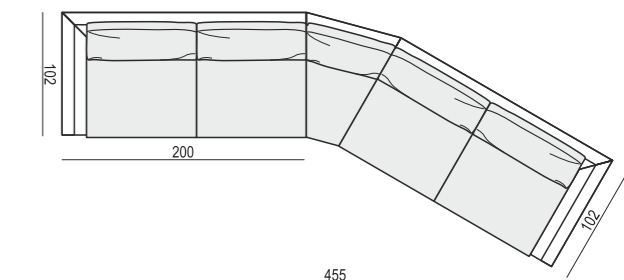

CHAISELONGUE LONG LEFT (or RIGHT)
available also as freestanding element

BENCH LEFT (or RIGHT)

FOOTSTOOL 100x90

FOOTSTOOL 90x70

FOOTSTOOL FRAME

CORNER 90°

CORNER 30°

ENDPART LEFT (or RIGHT)
cm 100 x 2,5 x 47H

HEADREST with ROLL
L-70

HEADREST with ROLL
L-50

SET 1 LEFT (or RIGHT)
CHAISELONGUE LEFT (or RIGHT)
+ 2 SEATER RIGHT (or LEFT)

SET 2 LEFT (or RIGHT)
CHAISELONGUE LONG LEFT (or RIGHT)
+ 3 SEATER RIGHT (or LEFT)

SET 3 RIGHT (or LEFT)
2 SEATER LEFT (or RIGHT) + CORNER 30°
+ ARMCHAIR RIGHT (or LEFT)

SET 4 RIGHT (or LEFT)
3 SEATER LEFT (or RIGHT) + CORNER 30°
+ ARMCHAIR WIDE RIGHT (or LEFT)

SET 5
2 SEATER LEFT + CORNER 30° + 2 SEATER RIGHT

SET 6
3 SEATER LEFT + CORNER 30° + 3 SEATER RIGHT

SITS reserves the right to change construction of products and components used due to improving durability of product and customer satisfaction without any further notice. Explicit ±2 cm tolerance of all elements sizes.