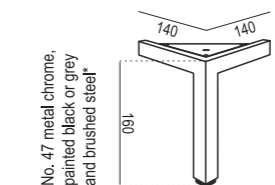

FEET

No. 47 metal chrome, painted black or grey and brushed steel