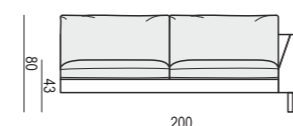

ARMCHAIR

ARMCHAIR LEFT (or RIGHT)

ARMCHAIR without ARMRESTS

ARMCHAIR WIDE

ARMCHAIR WIDE LEFT (or RIGHT)

ARMCHAIR WIDE without ARMRESTS

2 SEATER

2 SEATER LEFT (or RIGHT)

2 SEATER without ARMRESTS

3 SEATER

3 SEATER LEFT (or RIGHT)

3 SEATER without ARMRESTS

3XL SEATER

3XL SEATER LEFT (or RIGHT)

3XL SEATER without ARMRESTS

CHAISELONGUE LEFT (or RIGHT)
available also as freestanding element

CHAISELONGUE LONG LEFT (or RIGHT)
available also as freestanding element

BENCH LEFT (or RIGHT)

FOOTSTOOL 100x90

FOOTSTOOL 90x70

FOOTSTOOL FRAME

CORNER 90°

CORNER 30°

ENDPART LEFT (or RIGHT)
cm 100 x 2,5 x 47H