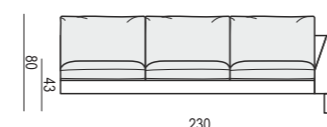

2 SEATER without ARMRESTS

3 SEATER

3 SEATER LEFT (or RIGHT)

3 SEATER without ARMRESTS

3XL SEATER

3XL SEATER LEFT (or RIGHT)

3XL SEATER without ARMRESTS

CHAISELONGUE LEFT (or RIGHT)
available also as freestanding element

CHAISELONGUE LONG LEFT (or RIGHT)
available also as freestanding element

BENCH LEFT (or RIGHT)

FOOTSTOOL 100x90

FOOTSTOOL 90x70

FOOTSTOOL FRAME

CORNER 90°

CORNER 30°

ENDPART LEFT (or RIGHT)
cm 100 x 2,5 x 47H