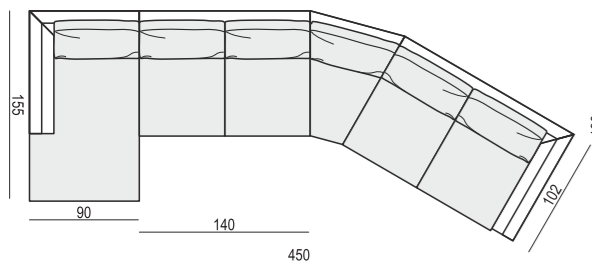

SET 9 LEFT (or RIGHT)
CHAISELONGUE LEFT (or RIGHT) + 2 SEATER without ARMRESTS
+ CORNER 30° + 2 SEATER RIGHT (or LEFT)