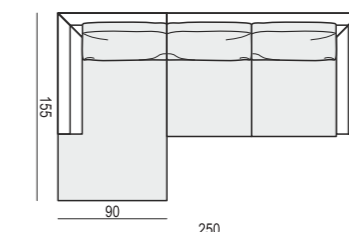

2 SEATER without ARMRESTS

3 SEATER

3 SEATER LEFT (or RIGHT)

3 SEATER without ARMRESTS

3XL SEATER

3XL SEATER LEFT (or RIGHT)

3XL SEATER without ARMRESTS

CHAISELONGUE LEFT (or RIGHT)
available also as freestanding element

CHAISELONGUE LONG LEFT (or RIGHT)
available also as freestanding element

BENCH LEFT (or RIGHT)

FOOTSTOOL 100x90

FOOTSTOOL 90x70

FOOTSTOOL FRAME

CORNER 90°

CORNER 30°

ENDPART LEFT (or RIGHT)
cm 100 x 2,5 x 47H

HEADREST with ROLL
L-70

HEADREST with ROLL
L-50

SET 1 LEFT (or RIGHT)
CHAISELONGUE LEFT (or RIGHT)
+ 2 SEATER RIGHT (or LEFT)

SET 2 LEFT (or RIGHT)
CHAISELONGUE LONG LEFT (or RIGHT)
+ 3 SEATER RIGHT (or LEFT)

SET 3 RIGHT (or LEFT)
2 SEATER LEFT (or RIGHT) + CORNER 30°
+ ARMCHAIR RIGHT (or LEFT)

SET 4 RIGHT (or LEFT)
3 SEATER LEFT (or RIGHT) + CORNER 30°
+ ARMCHAIR WIDE RIGHT (or LEFT)

SET 5
2 SEATER LEFT + CORNER 30° + 2 SEATER RIGHT