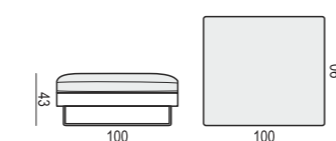

2 SEATER without ARMRESTS

3 SEATER

3 SEATER LEFT (or RIGHT)

3 SEATER without ARMRESTS

3XL SEATER

3XL SEATER LEFT (or RIGHT)

3XL SEATER without ARMRESTS

CHAISELONGUE LEFT (or RIGHT)
available also as freestanding element

CHAISELONGUE LONG LEFT (or RIGHT)
available also as freestanding element

BENCH LEFT (or RIGHT)

FOOTSTOOL 100x90

FOOTSTOOL 90x70

FOOTSTOOL FRAME

CORNER 90°

CORNER 30°

ENDPART LEFT (or RIGHT)
cm 100 x 2,5 x 47H