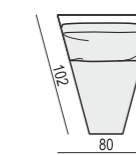

2 SEATER without ARMRESTS

3 SEATER

3 SEATER LEFT (or RIGHT)

3 SEATER without ARMRESTS

3XL SEATER

3XL SEATER LEFT (or RIGHT)

3XL SEATER without ARMRESTS

CHAISELONGUE LEFT (or RIGHT)
available also as freestanding element

CHAISELONGUE LONG LEFT (or RIGHT)
available also as freestanding element

BENCH LEFT (or RIGHT)

FOOTSTOOL 100x90

FOOTSTOOL 90x70

FOOTSTOOL FRAME

CORNER 90°

CORNER 30°

ENDPART LEFT (or RIGHT)
cm 100 x 2,5 x 47H

HEADREST with ROLL
L-70

HEADREST with ROLL
L-50

SET 1 LEFT (or RIGHT)
CHAISELONGUE LEFT (or RIGHT)
+ 2 SEATER RIGHT (or LEFT)

SET 2 LEFT (or RIGHT)
CHAISELONGUE LONG LEFT (or RIGHT)
+ 3 SEATER RIGHT (or LEFT)