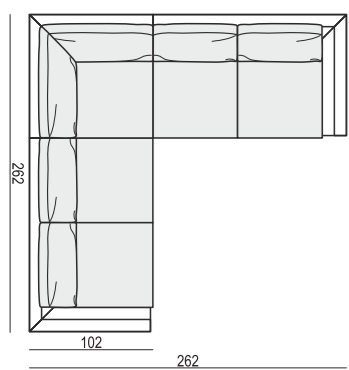

SET 7
2 SEATER LEFT + CORNER 90° + 2 SEATER RIGHT