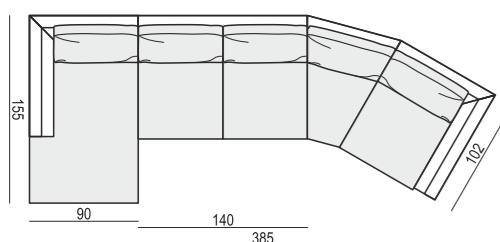

SET 11 LEFT (or RIGHT)
CHAISELONGUE LEFT (or RIGHT) + 2 SEATER without ARMRESTS
+ CORNER 30° + ARMCHAIR RIGHT (or LEFT)