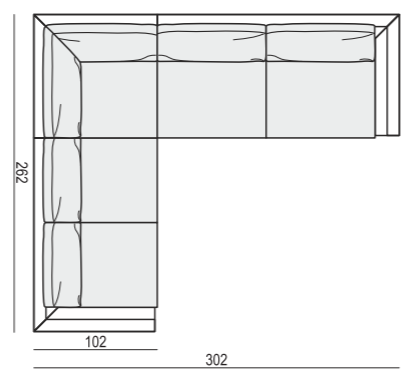

SET 13 LEFT (or RIGHT)
2 SEATER LEFT (or RIGHT) + CORNER 90°
+ 3 SEATER RIGHT (or LEFT)