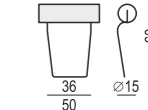

HEADREST with ROLL
L-50