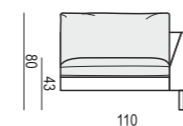

ARMCHAIR

ARMCHAIR LEFT (or RIGHT)

ARMCHAIR without ARMRESTS

ARMCHAIR WIDE

ARMCHAIR WIDE LEFT (or RIGHT)

ARMCHAIR WIDE without ARMRESTS

2 SEATER

2 SEATER LEFT (or RIGHT)

2 SEATER without ARMRESTS

3 SEATER

3 SEATER LEFT (or RIGHT)

3 SEATER without ARMRESTS

3XL SEATER

3XL SEATER LEFT (or RIGHT)

3XL SEATER without ARMRESTS

CHAISELONGUE LEFT (or RIGHT)
available also as freestanding element

CHAISELONGUE LONG LEFT (or RIGHT)
available also as freestanding element

BENCH LEFT (or RIGHT)

FOOTSTOOL 100x90

FOOTSTOOL 90x70

FOOTSTOOL FRAME

CORNER 90°

CORNER 30°

ENDPART LEFT (or RIGHT)
cm 100 x 2,5 x 47H