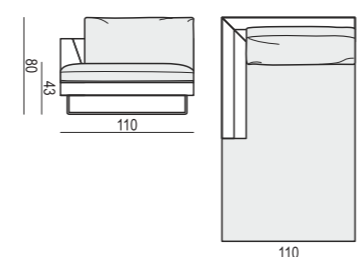

2 SEATER without ARMRESTS

3 SEATER

3 SEATER LEFT (or RIGHT)

3 SEATER without ARMRESTS

3XL SEATER

3XL SEATER LEFT (or RIGHT)

3XL SEATER without ARMRESTS

CHAISELONGUE LEFT (or RIGHT)
available also as freestanding element

CHAISELONGUE LONG LEFT (or RIGHT)
available also as freestanding element

BENCH LEFT (or RIGHT)

FOOTSTOOL 100x90

FOOTSTOOL 90x70

FOOTSTOOL FRAME

CORNER 90°

CORNER 30°

ENDPART LEFT (or RIGHT)
cm 100 x 2,5 x 47H