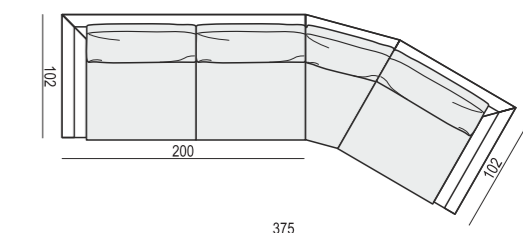

CHAISELONGUE LONG LEFT (or RIGHT)
available also as freestanding element

BENCH LEFT (or RIGHT)

FOOTSTOOL 100x90

FOOTSTOOL 90x70

FOOTSTOOL FRAME

CORNER 90°

CORNER 30°

ENDPART LEFT (or RIGHT)
cm 100 x 2,5 x 47H

HEADREST with ROLL
L-70

HEADREST with ROLL
L-50

SET 1 LEFT (or RIGHT)
CHAISELONGUE LEFT (or RIGHT)
+ 2 SEATER RIGHT (or LEFT)

SET 2 LEFT (or RIGHT)
CHAISELONGUE LONG LEFT (or RIGHT)
+ 3 SEATER RIGHT (or LEFT)

SET 3 RIGHT (or LEFT)
2 SEATER LEFT (or RIGHT) + CORNER 30°
+ ARMCHAIR RIGHT (or LEFT)

SET 4 RIGHT (or LEFT)
3 SEATER LEFT (or RIGHT) + CORNER 30°
+ ARMCHAIR WIDE RIGHT (or LEFT)

SET 5
2 SEATER LEFT + CORNER 30° + 2 SEATER RIGHT

SET 6
3 SEATER LEFT + CORNER 30° + 3 SEATER RIGHT

SITS reserves the right to change construction of products and components used due to improving durability of product and customer satisfaction without any further notice. Explicit ±2 cm tolerance of all elements sizes.