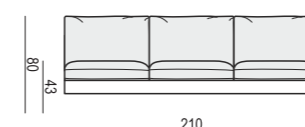

2 SEATER without ARMRESTS

3 SEATER

3 SEATER LEFT (or RIGHT)

3 SEATER without ARMRESTS

3XL SEATER

3XL SEATER LEFT (or RIGHT)

3XL SEATER without ARMRESTS

CHAISELONGUE LEFT (or RIGHT)
available also as freestanding element

CHAISELONGUE LONG LEFT (or RIGHT)
available also as freestanding element

BENCH LEFT (or RIGHT)

FOOTSTOOL 100x90

FOOTSTOOL 90x70

FOOTSTOOL FRAME

CORNER 90°

CORNER 30°

ENDPART LEFT (or RIGHT)
cm 100 x 2,5 x 47H