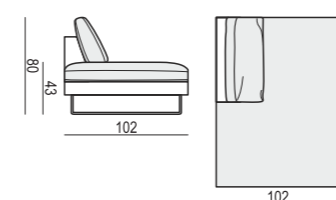

2 SEATER without ARMRESTS

3 SEATER

3 SEATER LEFT (or RIGHT)

3 SEATER without ARMRESTS

3XL SEATER

3XL SEATER LEFT (or RIGHT)

3XL SEATER without ARMRESTS

CHAISELONGUE LEFT (or RIGHT)
available also as freestanding element

CHAISELONGUE LONG LEFT (or RIGHT)
available also as freestanding element

BENCH LEFT (or RIGHT)

FOOTSTOOL 100x90

FOOTSTOOL 90x70

FOOTSTOOL FRAME

CORNER 90°

CORNER 30°

ENDPART LEFT (or RIGHT)
cm 100 x 2,5 x 47H