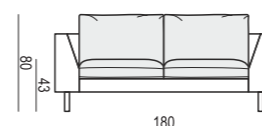

ARMCHAIR

ARMCHAIR LEFT (or RIGHT)

ARMCHAIR without ARMRESTS

ARMCHAIR WIDE

ARMCHAIR WIDE LEFT (or RIGHT)

ARMCHAIR WIDE without ARMRESTS

2 SEATER

2 SEATER LEFT (or RIGHT)

2 SEATER without ARMRESTS

3 SEATER

3 SEATER LEFT (or RIGHT)

3 SEATER without ARMRESTS

3XL SEATER

3XL SEATER LEFT (or RIGHT)

3XL SEATER without ARMRESTS

CHAISELONGUE LEFT (or RIGHT)
available also as freestanding element

CHAISELONGUE LONG LEFT (or RIGHT)
available also as freestanding element

BENCH LEFT (or RIGHT)

FOOTSTOOL 100x90

FOOTSTOOL 90x70

FOOTSTOOL FRAME

CORNER 90°

CORNER 30°

ENDPART LEFT (or RIGHT)
cm 100 x 2,5 x 47H