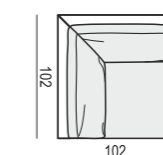

2 SEATER without ARMRESTS

3 SEATER

3 SEATER LEFT (or RIGHT)

3 SEATER without ARMRESTS

3XL SEATER

3XL SEATER LEFT (or RIGHT)

3XL SEATER without ARMRESTS

CHAISELONGUE LEFT (or RIGHT)
available also as freestanding element

CHAISELONGUE LONG LEFT (or RIGHT)
available also as freestanding element

BENCH LEFT (or RIGHT)

FOOTSTOOL 100x90

FOOTSTOOL 90x70

FOOTSTOOL FRAME

CORNER 90°

CORNER 30°

ENDPART LEFT (or RIGHT)
cm 100 x 2,5 x 47H

HEADREST with ROLL
L-70

HEADREST with ROLL
L-50

SET 1 LEFT (or RIGHT)
CHAISELONGUE LEFT (or RIGHT)
+ 2 SEATER RIGHT (or LEFT)

SET 2 LEFT (or RIGHT)
CHAISELONGUE LONG LEFT (or RIGHT)
+ 3 SEATER RIGHT (or LEFT)