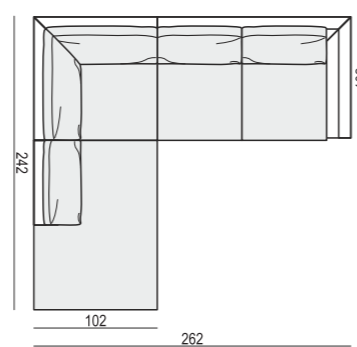

SET 15 LEFT (or RIGHT)
BENCH LEFT (or RIGHT) + CORNER 90°
+ 2 SEATER RIGHT (or LEFT)

EXAMPLE OF LEATHER COVER

ARMCHAIR WIDE