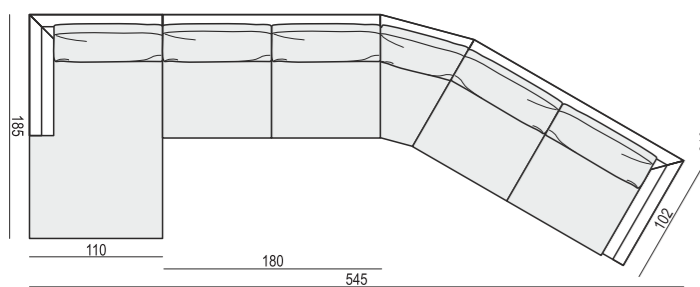

SET 10 LEFT (or RIGHT)
CHAISELONGUE LONG LEFT (or RIGHT) + 3 SEATER without ARMRESTS
+ CORNER 30° + 3 SEATER RIGHT (or LEFT)