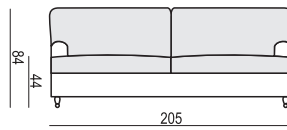

SITS
— *comfortable life*

home
& family

HOWARD

HOWARD

SITS reserves the right to change construction of products and components used due to improving durability of product and customer satisfaction without any further notice. Explicit ± 2 cm tolerance of all elements sizes.

www.sits.eu
NOVEMBER 2018

ARMCHAIR

3 SEATER

3,5 SEATER

3,5 SEATER (two parts)

CHAISELONGUE LEFT (or RIGHT) available also as freestanding

FOOTSTOOL

SET 1 RIGHT (or LEFT)

3 SEATER LEFT(or RIGHT) + CHAISELONGUE RIGHT(or LEFT)

SET 2

ARMCHAIR LEFT + CORNER 30° + ARMCHAIR RIGHT

SET 3 LEFT (or RIGHT)

ARMCHAIR LEFT (or RIGHT) + CORNER 30° + 3 SEATER RIGHT (or LEFT)

SET 4

3 SEATER LEFT + CORNER 30° + 3 SEATER RIGHT