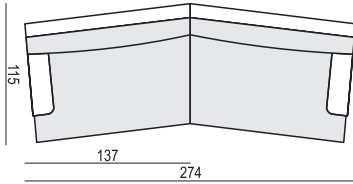

www.sits.eu
NOVEMBER 2018

ARMCHAIR

3 SEATER

3,5 SEATER

3,5 SEATER (two parts)

CHAISELONGUE LEFT (or RIGHT) available also as freestanding

FOOTSTOOL

SET 1 RIGHT (or LEFT)

3 SEATER LEFT(or RIGHT) + CHAISELONGUE RIGHT(or LEFT)

SET 2

ARMCHAIR LEFT + CORNER 30° + ARMCHAIR RIGHT

SET 3 LEFT (or RIGHT)

ARMCHAIR LEFT (or RIGHT) + CORNER 30° + 3 SEATER RIGHT (or LEFT)

SET 4

3 SEATER LEFT + CORNER 30° + 3 SEATER RIGHT