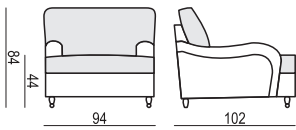

SITS
— *comfortable life*

home
& family

HOWARD

HOWARD

SITS reserves the right to change construction of products and components used due to improving durability of product and customer satisfaction without any further notice. Explicit ± 2 cm tolerance of all elements sizes.

www.sits.eu
NOVEMBER 2018

ARMCHAIR

3 SEATER

3,5 SEATER

3,5 SEATER (two parts)

CHAISELONGUE LEFT (or RIGHT) available also as freestanding

FOOTSTOOL

SET 1 RIGHT (or LEFT)

3 SEATER LEFT(or RIGHT) + CHAISELONGUE RIGHT(or LEFT)

SET 2

ARMCHAIR LEFT + CORNER 30° + ARMCHAIR RIGHT

SET 3 LEFT (or RIGHT)

ARMCHAIR LEFT (or RIGHT) + CORNER 30° + 3 SEATER RIGHT (or LEFT)

SET 4

3 SEATER LEFT + CORNER 30° + 3 SEATER RIGHT