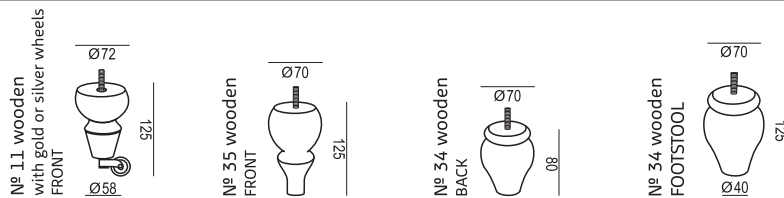

FEET

COMFORT

1. polyurethane foam/high resilient polyurethane foam
2. cushion chamber with mix of feather and silicone balls
3. upholstery belts
4. springs
5. FSC® certified solid wood and wood based elements
6. fabric or leather
7. FSC® certified solid wood legs with metal rolls and floor protection