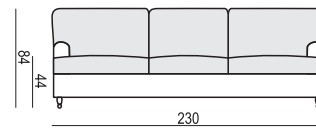

www.sits.eu
NOVEMBER 2018

ARMCHAIR

3 SEATER

3,5 SEATER

3,5 SEATER (two parts)

CHAISELONGUE LEFT (or RIGHT) available also as freestanding

FOOTSTOOL

SET 1 RIGHT (or LEFT)

3 SEATER LEFT(or RIGHT) + CHAISELONGUE RIGHT(or LEFT)

SET 2

ARMCHAIR LEFT + CORNER 30° + ARMCHAIR RIGHT

SET 3 LEFT (or RIGHT)

ARMCHAIR LEFT (or RIGHT) + CORNER 30° + 3 SEATER RIGHT (or LEFT)

SET 4

3 SEATER LEFT + CORNER 30° + 3 SEATER RIGHT