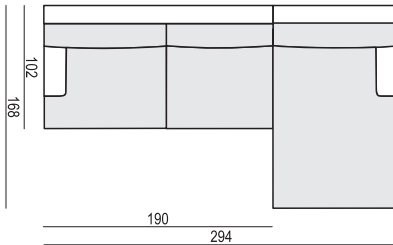

www.sits.eu
NOVEMBER 2018

ARMCHAIR

3 SEATER

3,5 SEATER

3,5 SEATER (two parts)

CHAISELONGUE LEFT (or RIGHT) available also as freestanding

FOOTSTOOL

SET 1 RIGHT (or LEFT)

3 SEATER LEFT(or RIGHT) + CHAISELONGUE RIGHT(or LEFT)

SET 2

ARMCHAIR LEFT + CORNER 30° + ARMCHAIR RIGHT

SET 3 LEFT (or RIGHT)

ARMCHAIR LEFT (or RIGHT) + CORNER 30° + 3 SEATER RIGHT (or LEFT)

SET 4

3 SEATER LEFT + CORNER 30° + 3 SEATER RIGHT