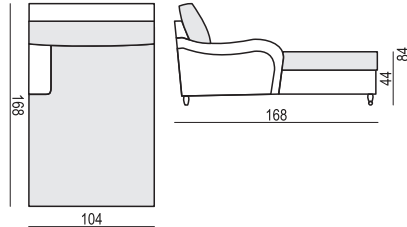

www.sits.eu
NOVEMBER 2018

ARMCHAIR

3 SEATER

3,5 SEATER

3,5 SEATER (two parts)

CHAISELONGUE LEFT (or RIGHT) available also as freestanding

FOOTSTOOL

SET 1 RIGHT (or LEFT)

3 SEATER LEFT(or RIGHT) + CHAISELONGUE RIGHT(or LEFT)

SET 2

ARMCHAIR LEFT + CORNER 30° + ARMCHAIR RIGHT

SET 3 LEFT (or RIGHT)

ARMCHAIR LEFT (or RIGHT) + CORNER 30° + 3 SEATER RIGHT (or LEFT)

SET 4

3 SEATER LEFT + CORNER 30° + 3 SEATER RIGHT