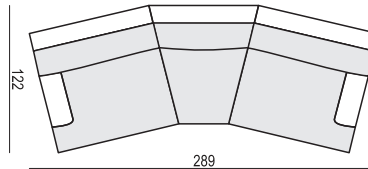

www.sits.eu
NOVEMBER 2018

ARMCHAIR

3 SEATER

3,5 SEATER

3,5 SEATER (two parts)

CHAISELONGUE LEFT (or RIGHT) available also as freestanding

FOOTSTOOL

SET 1 RIGHT (or LEFT)

3 SEATER LEFT(or RIGHT) + CHAISELONGUE RIGHT(or LEFT)

SET 2

ARMCHAIR LEFT + CORNER 30° + ARMCHAIR RIGHT

SET 3 LEFT (or RIGHT)

ARMCHAIR LEFT (or RIGHT) + CORNER 30° + 3 SEATER RIGHT (or LEFT)

SET 4

3 SEATER LEFT + CORNER 30° + 3 SEATER RIGHT