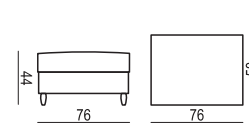

www.sits.eu
NOVEMBER 2018

ARMCHAIR

3 SEATER

3,5 SEATER

3,5 SEATER (two parts)

CHAISELONGUE LEFT (or RIGHT) available also as freestanding

FOOTSTOOL

SET 1 RIGHT (or LEFT)

3 SEATER LEFT(or RIGHT) + CHAISELONGUE RIGHT(or LEFT)

SET 2

ARMCHAIR LEFT + CORNER 30° + ARMCHAIR RIGHT

SET 3 LEFT (or RIGHT)

ARMCHAIR LEFT (or RIGHT) + CORNER 30° + 3 SEATER RIGHT (or LEFT)

SET 4

3 SEATER LEFT + CORNER 30° + 3 SEATER RIGHT