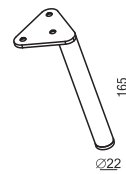

ARMREST PROTECTION

UPHOLSTERY

FABRIC or LEATHER: FC - fix cover

FEET

No. 160 metal chrome, painted black or grey and brushed steel*
FRONT: ARMCHAIR, FOOTSTOOL, SOFA

No. 160A metal chrome, painted black or grey and brushed steel*
BACK: ARMCHAIR, FOOTSTOOL

No. 160C metal chrome, painted black or grey and brushed steel*
FOOTSTOOL ROUND

No. 160D metal chrome, painted black or grey and brushed steel*
BACK: SOFA

*please check a cost of brushed steel finish with a sale representative