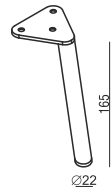

ARMREST PROTECTION

UPHOLSTERY

FABRIC or LEATHER: FC - fix cover

FEET

No. 160 metal chrome, painted black or grey and brushed steel*
FRONT: ARMCHAIR, FOOTSTOOL, SOFA

No. 160A metal chrome, painted black or grey and brushed steel*
BACK: ARMCHAIR, FOOTSTOOL

No. 160C metal chrome, painted black or grey and brushed steel*
FOOTSTOOL ROUND

No. 160D metal chrome, painted black or grey and brushed steel*
BACK: SOFA

*please check a cost of brushed steel finish with a sale representative