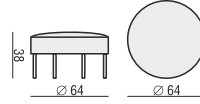

SITS
— *comfortable life*

cocktail
& design

ALEX

ARMCHAIR

2,5 SEATER

FOOTSTOOL

FOOTSTOOL ROUND

HEADREST