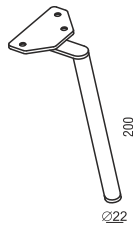

ARMREST PROTECTION

UPHOLSTERY

FABRIC or LEATHER: FC - fix cover

FEET

No. 160 metal chrome, painted black or grey and brushed steel*
FRONT: ARMCHAIR, FOOTSTOOL, SOFA

No. 160A metal chrome, painted black or grey and brushed steel*
BACK: ARMCHAIR, FOOTSTOOL

No. 160C metal chrome, painted black or grey and brushed steel*
FOOTSTOOL ROUND

No. 160D metal chrome, painted black or grey and brushed steel*
BACK: SOFA

*please check a cost of brushed steel finish with a sale representative