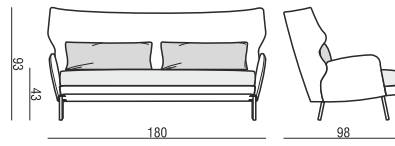

SITS
— *comfortable life*

cocktail
& design

ALEX

ARMCHAIR

2,5 SEATER

FOOTSTOOL

FOOTSTOOL ROUND

HEADREST

No. 160C metal chrome, painted black or grey and brushed steel*
FOOTSTOOL ROUND

No. 160D metal chrome, painted black or grey and brushed steel*
BACK: SOFA

*please check a cost of brushed steel finish with a sale representative