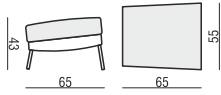

SITS
— *comfortable life*

cocktail
& design

ALEX

ARMCHAIR

2,5 SEATER

FOOTSTOOL

FOOTSTOOL ROUND

HEADREST