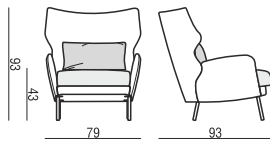

SITS
— *comfortable life*

cocktail
& design

ALEX

ARMCHAIR

2,5 SEATER

FOOTSTOOL

FOOTSTOOL ROUND

HEADREST