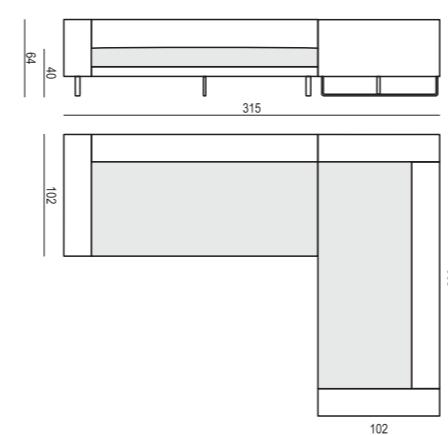

SET 2 without CUSHIONS LEFT (or RIGHT)
CHAISELONGUE LEFT (or RIGHT) + 2,5 SEATER RIGHT (or LEFT)

SET 5 LEFT (or RIGHT)
CHAISELONGUE SHORT LEFT (or RIGHT) + 2 SEATER RIGHT (or LEFT)

BACK CUSHION 54x54 and 2x BACK CUSHION 72x54 and BACK CUSHION with ROLL 58x68

SET 6 LEFT (or RIGHT)
CHAISELONGUE SHORT LEFT (or RIGHT) + 2,5 SEATER RIGHT (or LEFT)

BACK CUSHION 54x54 and 2x BACK CUSHION 72x54 and BACK CUSHION with ROLL 58x68

SET 3 without CUSHIONS LEFT (or RIGHT)
CHAISELONGUE LEFT (or RIGHT) + 3 SEATER RIGHT (or LEFT)

SET 4 without CUSHIONS LEFT (or RIGHT)
3 SEATER LEFT (or RIGHT) + 3 SEATER

SITS reserves the right to change construction of products and components used due to improving durability of product and customer satisfaction without any further notice. Explicit ±2 cm tolerance of all elements sizes.