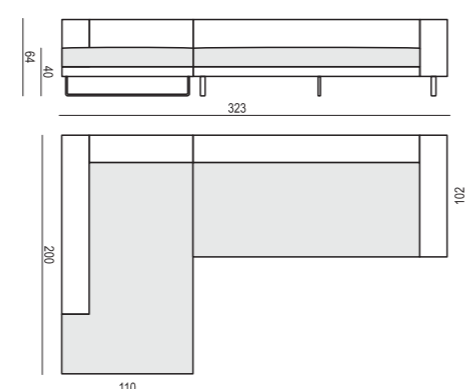

SET 2 without CUSHIONS LEFT (or RIGHT)
CHAISELONGUE LEFT (or RIGHT) + 2,5 SEATER RIGHT (or LEFT)

SET 5 LEFT (or RIGHT)
CHAISELONGUE SHORT LEFT (or RIGHT) + 2 SEATER RIGHT (or LEFT)

BACK CUSHION 54x54 and 2x BACK CUSHION 72x54 and BACK CUSHION with ROLL 58x68

SET 6 LEFT (or RIGHT)
CHAISELONGUE SHORT LEFT (or RIGHT) + 2,5 SEATER RIGHT (or LEFT)

BACK CUSHION 54x54 and 2x BACK CUSHION 72x54 and BACK CUSHION with ROLL 58x68

SET 3 without CUSHIONS LEFT (or RIGHT)
CHAISELONGUE LEFT (or RIGHT) + 3 SEATER RIGHT (or LEFT)