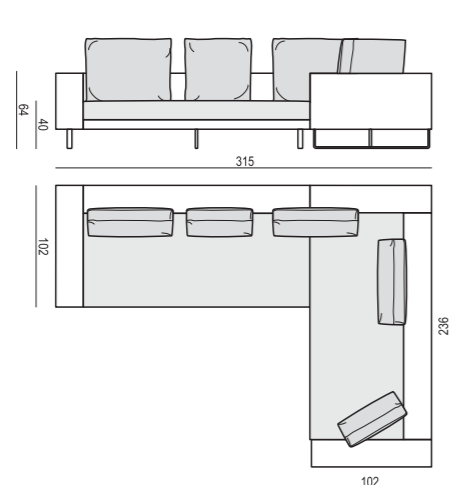

SET 4 LEFT (or RIGHT)
3 SEATER LEFT (or RIGHT) + 3 SEATER

2x BACK CUSHIONS 54x54 and 3x BACK CUSHIONS 72x54