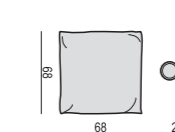

BACK CUSHION with ROLL 68x68