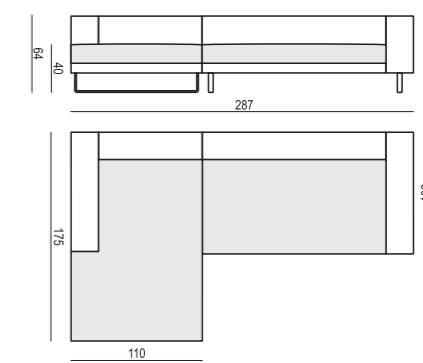

SET 6 LEFT (or RIGHT)
CHAISELONGUE SHORT LEFT (or RIGHT) + 2,5 SEATER RIGHT (or LEFT)

BACK CUSHION 54x54 and 2x BACK CUSHION 72x54 and BACK CUSHION with ROLL 58x68

SET 3 without CUSHIONS LEFT (or RIGHT)
CHAISELONGUE LEFT (or RIGHT) + 3 SEATER RIGHT (or LEFT)

SET 4 without CUSHIONS LEFT (or RIGHT)
3 SEATER LEFT (or RIGHT) + 3 SEATER

SITS reserves the right to change construction of products and components used due to improving durability of product and customer satisfaction without any further notice. Explicit ±2 cm tolerance of all elements sizes.

SET 5 without CUSHIONS LEFT (or RIGHT)
CHAISELONGUE SHORT LEFT (or RIGHT) + 2 SEATER RIGHT (or LEFT)

SET 6 without CUSHIONS LEFT (or RIGHT)
CHAISELONGUE SHORT LEFT (or RIGHT) + 2,5 SEATER RIGHT (or LEFT)