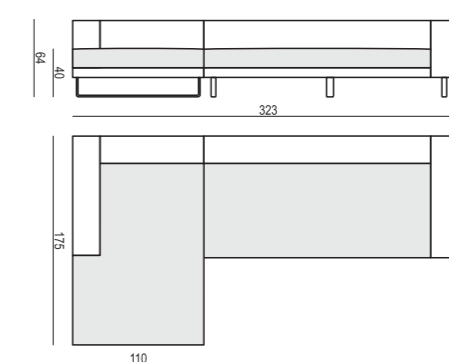

SET 7 without CUSHIONS LEFT (or RIGHT)
CHAISELONGUE SHORT LEFT (or RIGHT) + 3 SEATER RIGHT (or LEFT)

UPHOLSTERY

FABRIC: FC - fix cover or LCV – loose cover with velcro

FEET

No. 47 metal chrome, painted black or grey and brushed steel*