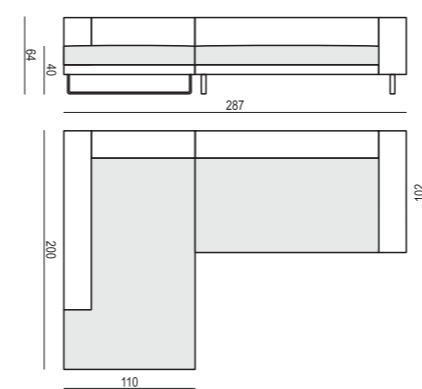

SET 7 LEFT (or RIGHT)
CHAISELONGUE SHORT LEFT (or RIGHT) + 3 SEATER RIGHT (or LEFT)

BACK CUSHION 54x54 and 2x BACK CUSHION 72x54 and BACK CUSHION with ROLL 58x68

SET 3 LEFT (or RIGHT)
CHAISELONGUE LEFT (or RIGHT) + 3 SEATER RIGHT (or LEFT)

2x BACK CUSHION 54x54 and 2x BACK CUSHION 72x54 and BACK CUSHION with ROLL 58x68

SET 4 LEFT (or RIGHT)
3 SEATER LEFT (or RIGHT) + 3 SEATER

2x BACK CUSHIONS 54x54 and 3x BACK CUSHIONS 72x54

SET 1 without CUSHIONS LEFT (or RIGHT)
CHAISELONGUE LEFT (or RIGHT) + 2 SEATER RIGHT (or LEFT)

SET 2 without CUSHIONS LEFT (or RIGHT)
CHAISELONGUE LEFT (or RIGHT) + 2,5 SEATER RIGHT (or LEFT)

SET 5 LEFT (or RIGHT)
CHAISELONGUE SHORT LEFT (or RIGHT) + 2 SEATER RIGHT (or LEFT)

BACK CUSHION 54x54 and 2x BACK CUSHION 72x54 and BACK CUSHION with ROLL 58x68