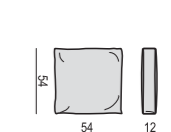

CHAISELONGUE SHORT LEFT (or RIGHT) - FREESTANDING

BACK CUSHION 72x54 and BACK CUSHION with ROLL 58x68

CHAISELONGUE without CUSHIONS LEFT (or RIGHT) - FREESTANDING

CHAISELONGUE SHORT without CUSHIONS LEFT (or RIGHT) - FREESTANDING

FOOTSTOOL

BACK CUSHION with ROLL 58x68

BACK CUSHION with ROLL 68x68

BACK CUSHION 72x54

BACK CUSHION 54x54

BACK CUSHION 54x54 dibble

SET 1 LEFT (or RIGHT)
CHAISELONGUE LEFT (or RIGHT) + 2 SEATER RIGHT (or LEFT)