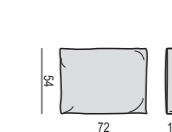

CHAISELONGUE SHORT LEFT (or RIGHT) - FREESTANDING

BACK CUSHION 72x54 and BACK CUSHION with ROLL 58x68

CHAISELONGUE without CUSHIONS LEFT (or RIGHT) - FREESTANDING

CHAISELONGUE SHORT without CUSHIONS LEFT (or RIGHT) - FREESTANDING

FOOTSTOOL

BACK CUSHION with ROLL 58x68

BACK CUSHION with ROLL 68x68

BACK CUSHION 72x54

BACK CUSHION 54x54

BACK CUSHION 54x54 dibble

SET 1 LEFT (or RIGHT)
CHAISELONGUE LEFT (or RIGHT) + 2 SEATER RIGHT (or LEFT)