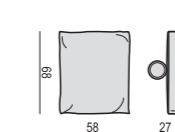

BACK CUSHION with ROLL 58x68