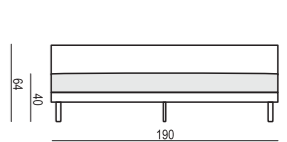

BACK CUSHIONS 54x54 and 72x54

3 SEATER without CUSHIONS

3 SEATER without CUSHIONS LEFT (or RIGHT)

3 SEATER without CUSHIONS without ARMRESTS

CHAISELONGUE LEFT (or RIGHT) - FREESTANDING

BACK CUSHION 72x54 and BACK CUSHION with ROLL 58x68