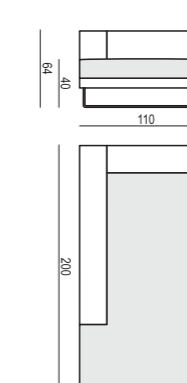

2,5 SEATER without CUSHIONS LEFT (or RIGHT)

2,5 SEATER without CUSHIONS without ARMRESTS

3 SEATER

BACK CUSHIONS 54x54 and 2x 72x54

3 SEATER LEFT (or RIGHT)

BACK CUSHIONS 54x54 and 72x54

3 SEATER without ARMRESTS

BACK CUSHIONS 54x54 and 72x54

3 SEATER without CUSHIONS

3 SEATER without CUSHIONS LEFT (or RIGHT)

3 SEATER without CUSHIONS without ARMRESTS

CHAISELONGUE LEFT (or RIGHT) - FREESTANDING

BACK CUSHION 72x54 and BACK CUSHION with ROLL 58x68

CHAISELONGUE SHORT LEFT (or RIGHT) - FREESTANDING

BACK CUSHION 72x54 and BACK CUSHION with ROLL 58x68

CHAISELONGUE without CUSHIONS LEFT (or RIGHT) - FREESTANDING

CHAISELONGUE SHORT without CUSHIONS LEFT (or RIGHT) - FREESTANDING