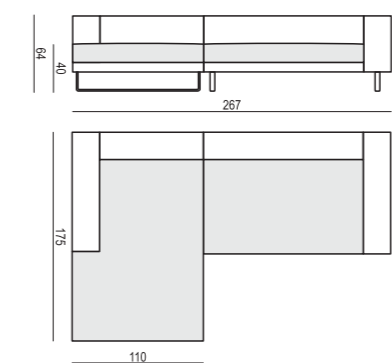

SET 5 without CUSHIONS LEFT (or RIGHT)
CHAISELONGUE SHORT LEFT (or RIGHT) + 2 SEATER RIGHT (or LEFT)