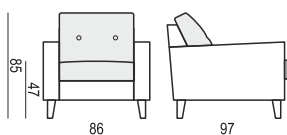

SITS
— *comfortable life*

home
& family

GIORGIO

ARMCHAIR

2 SEATER

3 SEATER

FOOTSTOOL

Different color of buttons available.

SET 1 LEFT (or RIGHT)

CHAISELONGUE WIDE LEFT (or RIGHT)

+ 3 SEATER RIGHT (or LEFT)

SET 2 LEFT (or RIGHT)

CHAISELONGUE LEFT (or RIGHT)

+ 2 SEATER RIGHT (or LEFT)

UPHOLSTERY

FABRIC or LEATHER: FC-fix cover (with or without piping)