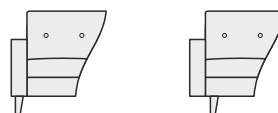

THERE ARE 2 OPTIONS TO PLACE THE LEGS:
under armrest   under frame