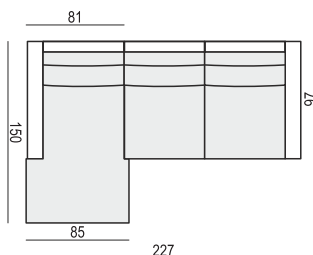

SET 1 LEFT (or RIGHT)

CHAISELONGUE WIDE LEFT (or RIGHT)

+ 3 SEATER RIGHT (or LEFT)

SET 2 LEFT (or RIGHT)

CHAISELONGUE LEFT (or RIGHT)

+ 2 SEATER RIGHT (or LEFT)

UPHOLSTERY

FABRIC or LEATHER: FC-fix cover (with or without piping)