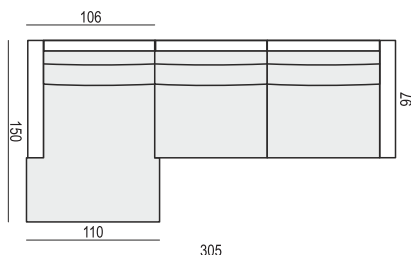

SET 1 LEFT (or RIGHT)

CHAISELONGUE WIDE LEFT (or RIGHT)

+ 3 SEATER RIGHT (or LEFT)

SET 2 LEFT (or RIGHT)

CHAISELONGUE LEFT (or RIGHT)

+ 2 SEATER RIGHT (or LEFT)

UPHOLSTERY

FABRIC or LEATHER: FC-fix cover (with or without piping)