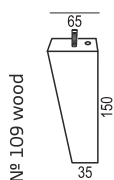

ARMCHAIR

2 SEATER

3 SEATER

FOOTSTOOL

Different color of buttons available.

SET 1 LEFT (or RIGHT)

CHAISELONGUE WIDE LEFT (or RIGHT)

+ 3 SEATER RIGHT (or LEFT)

SET 2 LEFT (or RIGHT)

CHAISELONGUE LEFT (or RIGHT)

+ 2 SEATER RIGHT (or LEFT)

UPHOLSTERY

FABRIC or LEATHER: FC-fix cover (with or without piping)

FEET

THERE ARE 2 OPTIONS TO PLACE THE LEGS:
under armrest   under frame

STANDARD COMFORT (for fabric and leather covers)

1. polyurethane foam/high resilient polyurethane foam
2. springs
3. FSC® certified solid wood and wood based elements
4. fabric or leather
5. FSC® certified solid wood legs

LUX COMFORT (for fabric cover only – with or without piping available)

1. polyurethane foam/high resilient polyurethane foam
2. cushion chamber with mix of feather and silicone balls
3. springs
4. FSC® certified solid wood and wood based elements
5. fabric
6. FSC® certified solid wood legs