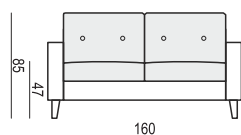

ARMCHAIR

2 SEATER

3 SEATER

FOOTSTOOL

Different color of buttons available.

SET 1 LEFT (or RIGHT)

CHAISELONGUE WIDE LEFT (or RIGHT)

+ 3 SEATER RIGHT (or LEFT)

SET 2 LEFT (or RIGHT)

CHAISELONGUE LEFT (or RIGHT)

+ 2 SEATER RIGHT (or LEFT)

UPHOLSTERY

FABRIC or LEATHER: FC-fix cover (with or without piping)

FEET

THERE ARE 2 OPTIONS TO PLACE THE LEGS:
under armrest   under frame

STANDARD COMFORT (for fabric and leather covers)

1. polyurethane foam/high resilient polyurethane foam
2. springs
3. FSC® certified solid wood and wood based elements
4. fabric or leather
5. FSC® certified solid wood legs

LUX COMFORT (for fabric cover only – with or without piping available)

1. polyurethane foam/high resilient polyurethane foam
2. cushion chamber with mix of feather and silicone balls
3. springs
4. FSC® certified solid wood and wood based elements
5. fabric
6. FSC® certified solid wood legs