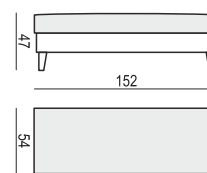

FOOTSTOOL

Different color of buttons available.