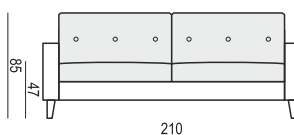

ARMCHAIR

2 SEATER

3 SEATER

FOOTSTOOL

Different color of buttons available.

SET 1 LEFT (or RIGHT)

CHAISELONGUE WIDE LEFT (or RIGHT)

+ 3 SEATER RIGHT (or LEFT)

SET 2 LEFT (or RIGHT)

CHAISELONGUE LEFT (or RIGHT)

+ 2 SEATER RIGHT (or LEFT)

UPHOLSTERY

FABRIC or LEATHER: FC-fix cover (with or without piping)

FEET

THERE ARE 2 OPTIONS TO PLACE THE LEGS:
under armrest   under frame

STANDARD COMFORT (for fabric and leather covers)

1. polyurethane foam/high resilient polyurethane foam
2. springs
3. FSC® certified solid wood and wood based elements
4. fabric or leather
5. FSC® certified solid wood legs

LUX COMFORT (for fabric cover only – with or without piping available)

1. polyurethane foam/high resilient polyurethane foam
2. cushion chamber with mix of feather and silicone balls
3. springs
4. FSC® certified solid wood and wood based elements
5. fabric
6. FSC® certified solid wood legs