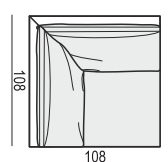

tea  
& book

CLOUD

**2 SEATER**

**2 SEATER LEFT (or RIGHT)**

**2 SEATER without ARMRESTS**

**2,5 SEATER**

**3 SEATER or 3 SEATER two parts**

**3 SEATER LEFT (or RIGHT)**

**3 SEATER without ARMRESTS**

**ARMCHAIR LEFT (or RIGHT)**

**ARMCHAIR without ARMRESTS**

**ARMCHAIR WIDE LEFT (or RIGHT)**

**ARMCHAIR WIDE without ARMRESTS**

**FOOTSTOOL 122x92**

**FOOTSTOOL 107x92**

**FOOTSTOOL 97x82**

**DIVAN LEFT (or RIGHT)**

**BENCH LEFT (or RIGHT)**

**CORNER 90°**

## CUSHION 40x40 CUSHION 50x30 CUSHION 103x34 CUSHION 88x34 CUSHION 78x34 CUSHION 60x34

**ATTENTION**  
DIVAN includes: 1 pcs cushion 88x34 + 2 pcs cushions 60x34