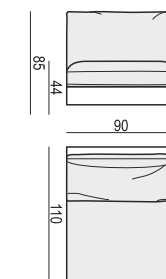

tea  
& book

CLOUD

**2 SEATER**

**2 SEATER LEFT (or RIGHT)**

**2 SEATER without ARMRESTS**

**2,5 SEATER**

**3 SEATER or 3 SEATER two parts**

**3 SEATER LEFT (or RIGHT)**

**3 SEATER without ARMRESTS**

**ARMCHAIR LEFT (or RIGHT)**

**ARMCHAIR without ARMRESTS**

**ARMCHAIR WIDE LEFT (or RIGHT)**

**ARMCHAIR WIDE without ARMRESTS**

**FOOTSTOOL 122x92**

**FOOTSTOOL 107x92**

**FOOTSTOOL 97x82**

**DIVAN LEFT (or RIGHT)**

**BENCH LEFT (or RIGHT)**

**CORNER 90°**

## CUSHION 40x40 CUSHION 50x30 CUSHION 103x34 CUSHION 88x34 CUSHION 78x34 CUSHION 60x34

**ATTENTION**  
DIVAN includes: 1 pcs cushion 88x34 + 2 pcs cushions 60x34