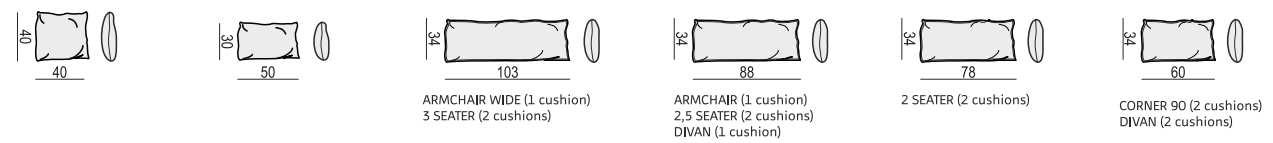

**3 SEATER without ARMRESTS**

**ARMCHAIR LEFT (or RIGHT)**

**ARMCHAIR without ARMRESTS**

**ARMCHAIR WIDE LEFT (or RIGHT)**

**ARMCHAIR WIDE without ARMRESTS**

**FOOTSTOOL 122x92**

**FOOTSTOOL 107x92**

**FOOTSTOOL 97x82**

**DIVAN LEFT (or RIGHT)**

**BENCH LEFT (or RIGHT)**

**CORNER 90°**

## CUSHION 40x40 CUSHION 50x30 CUSHION 103x34 CUSHION 88x34 CUSHION 78x34 CUSHION 60x34

**ATTENTION**  
DIVAN includes: 1 pcs cushion 88x34 + 2 pcs cushions 60x34