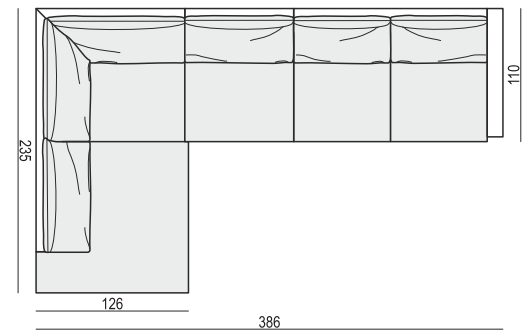

SET 4 LEFT (or RIGHT) DIVAN LEFT (or RIGHT) + ARMCHAIR without ARMRESTS + 2 SEATER RIGHT (or RIGHT)