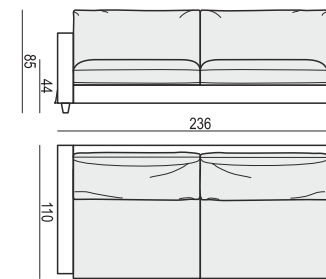

tea  
& book

CLOUD

**2 SEATER**

**2 SEATER LEFT (or RIGHT)**

**2 SEATER without ARMRESTS**

**2,5 SEATER**

**3 SEATER or 3 SEATER two parts**

**3 SEATER LEFT (or RIGHT)**

**3 SEATER without ARMRESTS**

**ARMCHAIR LEFT (or RIGHT)**

**ARMCHAIR without ARMRESTS**

**ARMCHAIR WIDE LEFT (or RIGHT)**

**ARMCHAIR WIDE without ARMRESTS**

**FOOTSTOOL 122x92**

**FOOTSTOOL 107x92**

**FOOTSTOOL 97x82**

**DIVAN LEFT (or RIGHT)**

**BENCH LEFT (or RIGHT)**

**CORNER 90°**

## CUSHION 40x40 CUSHION 50x30 CUSHION 103x34 CUSHION 88x34 CUSHION 78x34 CUSHION 60x34

**ATTENTION**  
DIVAN includes: 1 pcs cushion 88x34 + 2 pcs cushions 60x34