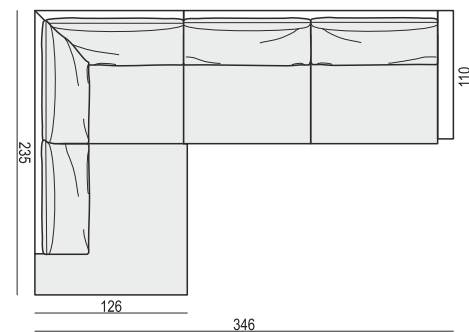

SET 3 LEFT (or RIGHT) DIVAN LEFT (or RIGHT) + 3 SEATER RIGHT (or RIGHT)