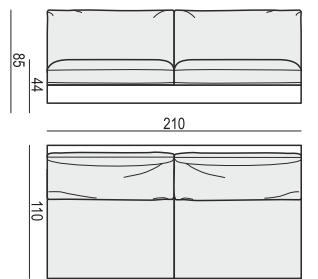

tea  
& book

CLOUD

**2 SEATER**

**2 SEATER LEFT (or RIGHT)**

**2 SEATER without ARMRESTS**

**2,5 SEATER**

**3 SEATER or 3 SEATER two parts**

**3 SEATER LEFT (or RIGHT)**

**3 SEATER without ARMRESTS**

**ARMCHAIR LEFT (or RIGHT)**

**ARMCHAIR without ARMRESTS**

**ARMCHAIR WIDE LEFT (or RIGHT)**

**ARMCHAIR WIDE without ARMRESTS**

**FOOTSTOOL 122x92**

**FOOTSTOOL 107x92**

**FOOTSTOOL 97x82**

**DIVAN LEFT (or RIGHT)**

**BENCH LEFT (or RIGHT)**

**CORNER 90°**

## CUSHION 40x40 CUSHION 50x30 CUSHION 103x34 CUSHION 88x34 CUSHION 78x34 CUSHION 60x34

**ATTENTION**  
DIVAN includes: 1 pcs cushion 88x34 + 2 pcs cushions 60x34