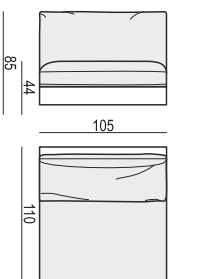

tea  
& book

CLOUD

**2 SEATER**

**2 SEATER LEFT (or RIGHT)**

**2 SEATER without ARMRESTS**

**2,5 SEATER**

**3 SEATER or 3 SEATER two parts**

**3 SEATER LEFT (or RIGHT)**

**3 SEATER without ARMRESTS**

**ARMCHAIR LEFT (or RIGHT)**

**ARMCHAIR without ARMRESTS**

**ARMCHAIR WIDE LEFT (or RIGHT)**

**ARMCHAIR WIDE without ARMRESTS**

**FOOTSTOOL 122x92**

**FOOTSTOOL 107x92**

**FOOTSTOOL 97x82**

**DIVAN LEFT (or RIGHT)**

**BENCH LEFT (or RIGHT)**

**CORNER 90°**

## CUSHION 40x40 CUSHION 50x30 CUSHION 103x34 CUSHION 88x34 CUSHION 78x34 CUSHION 60x34

**ATTENTION**  
DIVAN includes: 1 pcs cushion 88x34 + 2 pcs cushions 60x34