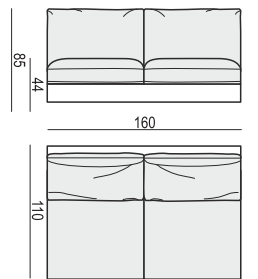

tea  
& book

CLOUD

**2 SEATER**

**2 SEATER LEFT (or RIGHT)**

**2 SEATER without ARMRESTS**

**2,5 SEATER**

**3 SEATER or 3 SEATER two parts**

**3 SEATER LEFT (or RIGHT)**

**3 SEATER without ARMRESTS**

**ARMCHAIR LEFT (or RIGHT)**

**ARMCHAIR without ARMRESTS**

**ARMCHAIR WIDE LEFT (or RIGHT)**

**ARMCHAIR WIDE without ARMRESTS**

**FOOTSTOOL 122x92**

**FOOTSTOOL 107x92**

**FOOTSTOOL 97x82**

## CUSHION 40x40 CUSHION 50x30 CUSHION 103x34 CUSHION 88x34 CUSHION 78x34 CUSHION 60x34

**ATTENTION**  
DIVAN includes: 1 pcs cushion 88x34 + 2 pcs cushions 60x34