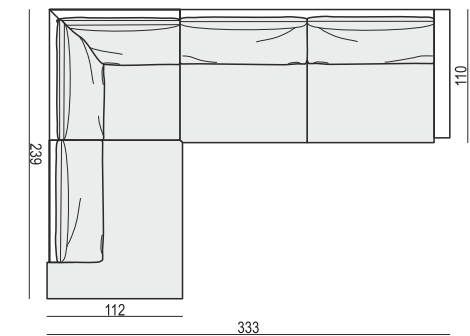

SET 9 LEFT (or RIGHT) BENCH LEFT (or RIGHT) + CORNER 90° + 3 SEATER RIGHT (or LEFT)