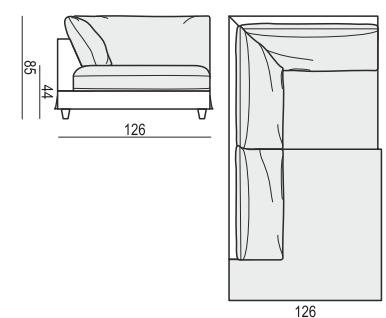

tea  
& book

CLOUD

**2 SEATER**

**2 SEATER LEFT (or RIGHT)**

**2 SEATER without ARMRESTS**

**2,5 SEATER**

**3 SEATER or 3 SEATER two parts**

**3 SEATER LEFT (or RIGHT)**

**3 SEATER without ARMRESTS**

**ARMCHAIR LEFT (or RIGHT)**

**ARMCHAIR without ARMRESTS**

**ARMCHAIR WIDE LEFT (or RIGHT)**

**ARMCHAIR WIDE without ARMRESTS**

**FOOTSTOOL 122x92**

**FOOTSTOOL 107x92**

**FOOTSTOOL 97x82**

**DIVAN LEFT (or RIGHT)**

**BENCH LEFT (or RIGHT)**

**CORNER 90°**

## CUSHION 40x40 CUSHION 50x30 CUSHION 103x34 CUSHION 88x34 CUSHION 78x34 CUSHION 60x34

**ATTENTION**  
DIVAN includes: 1 pcs cushion 88x34 + 2 pcs cushions 60x34