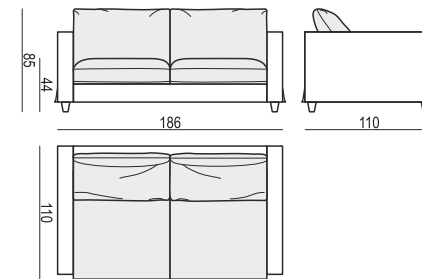

tea  
& book

CLOUD

**2 SEATER**

**2 SEATER LEFT (or RIGHT)**

**2 SEATER without ARMRESTS**

**2,5 SEATER**

**3 SEATER or 3 SEATER two parts**

**3 SEATER LEFT (or RIGHT)**

**3 SEATER without ARMRESTS**

**ARMCHAIR LEFT (or RIGHT)**

**ARMCHAIR without ARMRESTS**

**ARMCHAIR WIDE LEFT (or RIGHT)**

**ARMCHAIR WIDE without ARMRESTS**

**FOOTSTOOL 122x92**

**FOOTSTOOL 107x92**

**FOOTSTOOL 97x82**

**DIVAN LEFT (or RIGHT)**

**BENCH LEFT (or RIGHT)**

**CORNER 90°**

## CUSHION 40x40 CUSHION 50x30 CUSHION 103x34 CUSHION 88x34 CUSHION 78x34 CUSHION 60x34

**ATTENTION**  
DIVAN includes: 1 pcs cushion 88x34 + 2 pcs cushions 60x34