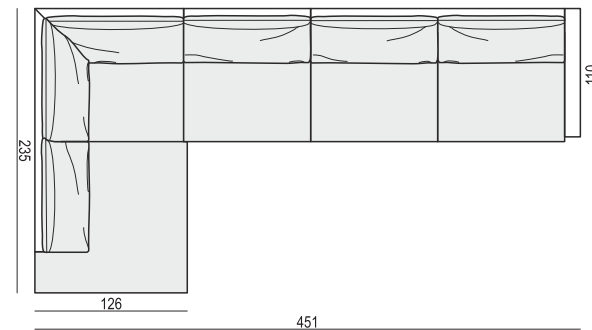

SET 5 LEFT (or RIGHT) DIVAN LEFT (or RIGHT) + ARMCHAIR WIDE without ARMRESTS + 3 SEATER RIGHT (or RIGHT)