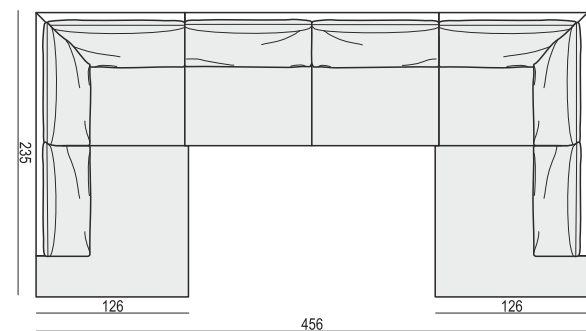

SET 6 DIVAN LEFT + 3 SEATER without ARMRESTS + DIVAN RIGHT