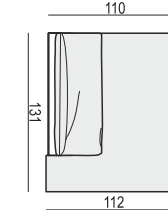

tea  
& book

CLOUD

**2 SEATER**

**2 SEATER LEFT (or RIGHT)**

**2 SEATER without ARMRESTS**

**2,5 SEATER**

**3 SEATER or 3 SEATER two parts**

**3 SEATER LEFT (or RIGHT)**

**3 SEATER without ARMRESTS**

**ARMCHAIR LEFT (or RIGHT)**

**ARMCHAIR without ARMRESTS**

**ARMCHAIR WIDE LEFT (or RIGHT)**

**ARMCHAIR WIDE without ARMRESTS**

**FOOTSTOOL 122x92**

**FOOTSTOOL 107x92**

**FOOTSTOOL 97x82**

**DIVAN LEFT (or RIGHT)**

**BENCH LEFT (or RIGHT)**

**CORNER 90°**

## CUSHION 40x40 CUSHION 50x30 CUSHION 103x34 CUSHION 88x34 CUSHION 78x34 CUSHION 60x34

**ATTENTION**  
DIVAN includes: 1 pcs cushion 88x34 + 2 pcs cushions 60x34