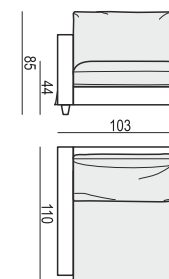

tea  
& book

CLOUD

**2 SEATER**

**2 SEATER LEFT (or RIGHT)**

**2 SEATER without ARMRESTS**

**2,5 SEATER**

**3 SEATER or 3 SEATER two parts**

**3 SEATER LEFT (or RIGHT)**

**3 SEATER without ARMRESTS**

**ARMCHAIR LEFT (or RIGHT)**

**ARMCHAIR without ARMRESTS**

**ARMCHAIR WIDE LEFT (or RIGHT)**

**ARMCHAIR WIDE without ARMRESTS**

**FOOTSTOOL 122x92**

**FOOTSTOOL 107x92**

**FOOTSTOOL 97x82**

**DIVAN LEFT (or RIGHT)**

**BENCH LEFT (or RIGHT)**

**CORNER 90°**

## CUSHION 40x40 CUSHION 50x30 CUSHION 103x34 CUSHION 88x34 CUSHION 78x34 CUSHION 60x34

**ATTENTION**  
DIVAN includes: 1 pcs cushion 88x34 + 2 pcs cushions 60x34