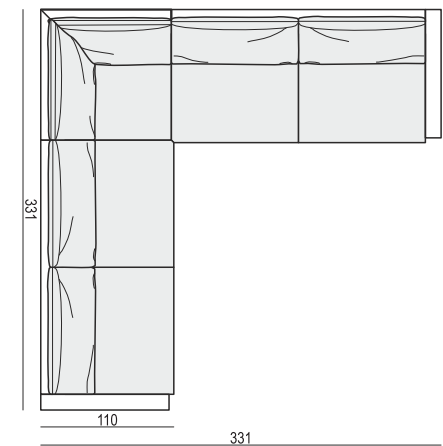

SET 8 3 SEATER LEFT + CORNER 90° + 3 SEATER RIGHT