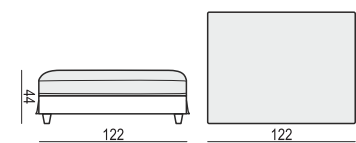

tea  
& book

CLOUD

**2 SEATER**

**2 SEATER LEFT (or RIGHT)**

**2 SEATER without ARMRESTS**

**2,5 SEATER**

**3 SEATER or 3 SEATER two parts**

**3 SEATER LEFT (or RIGHT)**

**3 SEATER without ARMRESTS**

**ARMCHAIR LEFT (or RIGHT)**

**ARMCHAIR without ARMRESTS**

**ARMCHAIR WIDE LEFT (or RIGHT)**

**ARMCHAIR WIDE without ARMRESTS**

**FOOTSTOOL 122x92**

**FOOTSTOOL 107x92**

**FOOTSTOOL 97x82**

**DIVAN LEFT (or RIGHT)**

**BENCH LEFT (or RIGHT)**

**CORNER 90°**