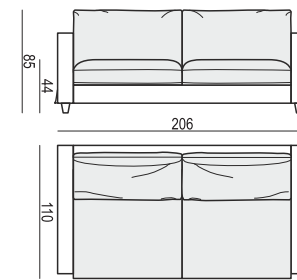

tea  
& book

CLOUD

**2 SEATER**

**2 SEATER LEFT (or RIGHT)**

**2 SEATER without ARMRESTS**

**2,5 SEATER**

**3 SEATER or 3 SEATER two parts**

**3 SEATER LEFT (or RIGHT)**

**3 SEATER without ARMRESTS**

**ARMCHAIR LEFT (or RIGHT)**

**ARMCHAIR without ARMRESTS**

**ARMCHAIR WIDE LEFT (or RIGHT)**

**ARMCHAIR WIDE without ARMRESTS**

**FOOTSTOOL 122x92**

**FOOTSTOOL 107x92**

**FOOTSTOOL 97x82**

**DIVAN LEFT (or RIGHT)**

**BENCH LEFT (or RIGHT)**

**CORNER 90°**

## CUSHION 40x40 CUSHION 50x30 CUSHION 103x34 CUSHION 88x34 CUSHION 78x34 CUSHION 60x34

**ATTENTION**  
DIVAN includes: 1 pcs cushion 88x34 + 2 pcs cushions 60x34