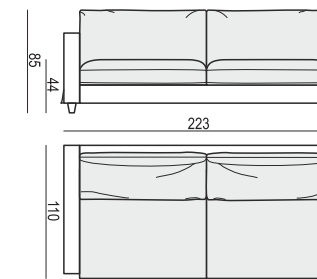

tea  
& book

CLOUD

**2 SEATER**

**2 SEATER LEFT (or RIGHT)**

**2 SEATER without ARMRESTS**

**2,5 SEATER**

**3 SEATER or 3 SEATER two parts**

**3 SEATER LEFT (or RIGHT)**

**3 SEATER without ARMRESTS**

**ARMCHAIR LEFT (or RIGHT)**

**ARMCHAIR without ARMRESTS**

**ARMCHAIR WIDE LEFT (or RIGHT)**

**ARMCHAIR WIDE without ARMRESTS**

**FOOTSTOOL 122x92**

**FOOTSTOOL 107x92**

**FOOTSTOOL 97x82**

**DIVAN LEFT (or RIGHT)**

**BENCH LEFT (or RIGHT)**

**CORNER 90°**

## CUSHION 40x40 CUSHION 50x30 CUSHION 103x34 CUSHION 88x34 CUSHION 78x34 CUSHION 60x34

**ATTENTION**  
DIVAN includes: 1 pcs cushion 88x34 + 2 pcs cushions 60x34