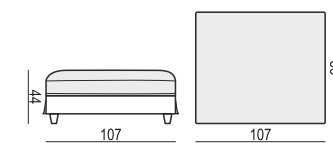

tea  
& book

CLOUD

**2 SEATER**

**2 SEATER LEFT (or RIGHT)**

**2 SEATER without ARMRESTS**

**2,5 SEATER**

**3 SEATER or 3 SEATER two parts**

**3 SEATER LEFT (or RIGHT)**

**3 SEATER without ARMRESTS**

**ARMCHAIR LEFT (or RIGHT)**

**ARMCHAIR without ARMRESTS**

**ARMCHAIR WIDE LEFT (or RIGHT)**

**ARMCHAIR WIDE without ARMRESTS**

**FOOTSTOOL 122x92**

**FOOTSTOOL 107x92**

**FOOTSTOOL 97x82**

**DIVAN LEFT (or RIGHT)**

**BENCH LEFT (or RIGHT)**

**CORNER 90°**