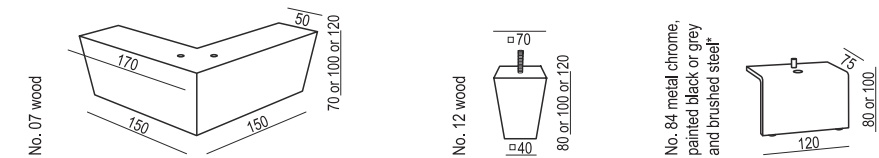

UPHOLSTERY FABRIC: FC - fix cover or LC - loose cover

FEET

*please check a cost of brushed steel finish with a sale representative

LUX COMFORT

1. polyurethane foam/high resilient polyurethane foam
2. cushion chamber with mix of feather and silicone balls
3. upholstery belts
4. FSC® certified solid wood and wood based elements
5. fabric
6. FSC® certified solid wood or metal legs

PREMIUM COMFORT

1. polyurethane foam/high resilient polyurethane foam
2. silicone balls
3. upholstery belts
4. FSC® certified solid wood and wood based elements
5. fabric
6. FSC® certified solid wood or metal legs