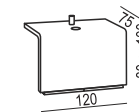

No. 84 metal chrome, painted black or grey and brushed steel*