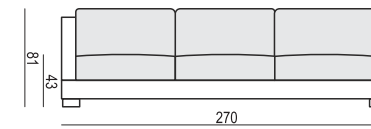

ALL ELEMENTS AVAILABLE WITHOUT DECO CUSHIONS

EXAMPLE
4 SEATER (two parts) without deco cushions

ADDITIONAL ACCESSORIES

CUSHION 40x40

CUSHION 45x45