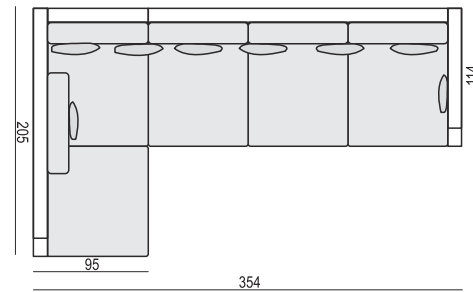

**DIVAN LEFT (or RIGHT)**

**CORNER 90°**

**FOOTSTOOL**

tea  
& book

COLORADO

**SET 1**  
DIVAN LEFT + 2 SEATER without ARMRESTS + DIVAN RIGHT

**SET 2**  
DIVAN LEFT + 4 SEATER (two parts) without ARMRESTS + DIVAN RIGHT

**SET 3 LEFT (or RIGHT)**  
DIVAN LEFT (or RIGHT) + 2 SEATER RIGHT (or LEFT)

**SET 4 LEFT (or RIGHT)**  
DIVAN LEFT (or RIGHT) + 4 SEATER (two parts) RIGHT (or LEFT)

**SET 5**  
2 SEATER LEFT + CORNER + 2 SEATER RIGHT