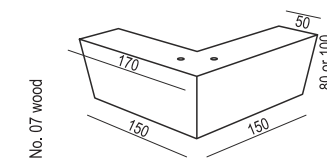

No. 84 metal chrome, painted black or grey and brushed steel*

*please check a cost of brushed steel finish with a sale representative

COMFORT

1. polyurethane foam/high resilient polyurethane foam
2. cushion chamber with mix of feather and silicone balls
3. springs
4. FSC® certified solid wood and wood based elements
5. fabric
6. FSC® certified solid wood or metal legs