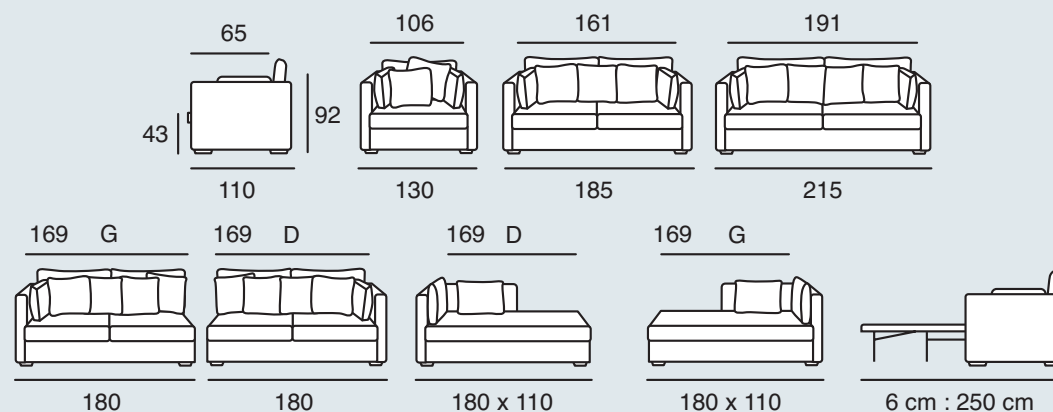

MODÈLE M

Fabrication Française

Structure : Bois massif, panneaux de fibres et panneaux de particules. Produit recouvert d'une housse en foamé blanc agrafée. **Assise PLUM'TEX :** Mousse Optimum HR 35 kgm³ avec poche percale remplissage plumes/flocons. **Coussins de dos :** Remplissage flocon de mousse. **100% déhoussable.**

Frame: Solid wood, fiberboards and particleboards, topped with white foam cover. **PLUM'TEX seats:** filled with HR foam 35 kg/m³ and a layer filled with foam flakes/feathers. **Back cushions:** Filled with foam flakes.

Removable covers.

HOME SPIRIT

homespirit.fr