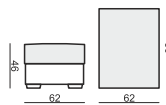

www.sits.eu
SEPTEMBER 2012

ARMCHAIR

2 SEATER

2,5 SEATER

3 SEATER

3,5 SEATER

FOOTSTOOL

SET 1 RIGHT (or LEFT)

3 SEATER LEFT (or RIGHT) + CHAISELONGUE RIGHT (or LEFT)