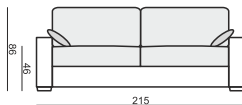

www.sits.eu
SEPTEMBER 2012

ARMCHAIR

2 SEATER

2,5 SEATER

3 SEATER

3,5 SEATER

FOOTSTOOL

SET 1 RIGHT (or LEFT)

3 SEATER LEFT (or RIGHT) + CHAISELONGUE RIGHT (or LEFT)