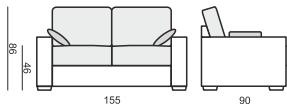

PHOENIX

SITS

— comfortable life

home
& family

PHOENIX

PHOENIX

SITS reserves the right to change construction of products and components used due to improving durability of product and customer satisfaction without any further notice. Explicit ± 2 cm tolerance of all elements sizes.

www.sits.eu
SEPTEMBER 2012

ARMCHAIR

2 SEATER

2,5 SEATER

3 SEATER

3,5 SEATER

FOOTSTOOL

SET 1 RIGHT (or LEFT)

3 SEATER LEFT (or RIGHT) + CHAISELONGUE RIGHT (or LEFT)