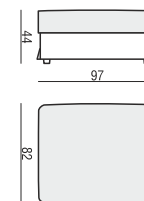

2 SEATER

2 SEATER LEFT (or RIGHT)

2 SEATER without ARMRESTS

3 SEATER or 3 SEATER TWO PARTS

3 SEATER LEFT (or RIGHT)

3 SEATER without ARMRESTS

2,5 SEATER

DIVAN LEFT (or RIGHT)

BENCH LEFT (or RIGHT)

FOOTSTOOL 97x82

FOOTSTOOL 107x92

FOOTSTOOL 122x92

CORNER 90°

CUSHION 50x30

tea
& book

HEAVEN