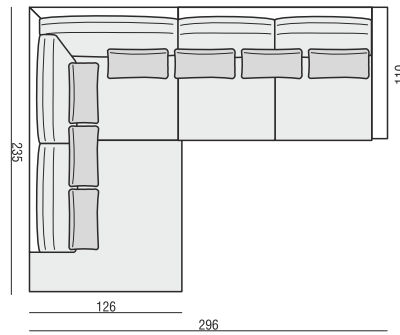

2 SEATER

2 SEATER LEFT (or RIGHT)

2 SEATER without ARMRESTS

3 SEATER or 3 SEATER TWO PARTS

3 SEATER LEFT (or RIGHT)

3 SEATER without ARMRESTS

2,5 SEATER

DIVAN LEFT (or RIGHT)

BENCH LEFT (or RIGHT)

FOOTSTOOL 97x82

FOOTSTOOL 107x92

FOOTSTOOL 122x92

CORNER 90°

CUSHION 50x30

tea
& book

HEAVEN

HEAVEN

www.sits.eu
OCTOBER 2017

SET 1
3 SEATER LEFT + ARMCHAIR WIDE RIGHT

SET 2 LEFT (or RIGHT)
DIVAN LEFT (or RIGHT) + 2 SEATER RIGHT (or LEFT)

SET 3 LEFT (or RIGHT)
DIVAN LEFT (or RIGHT) + 3 SEATER RIGHT (or LEFT)

SET 4 LEFT (or RIGHT)
DIVAN LEFT (or RIGHT) + ARMCHAIR without ARMRESTS + 2 SEATER RIGHT (or LEFT)

SET 5 LEFT (or RIGHT)
DIVAN LEFT (or RIGHT) + ARMCHAIR WIDE without ARMRESTS + 3 SEATER RIGHT (or LEFT)