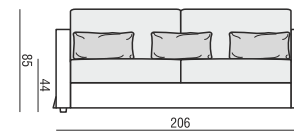

2 SEATER

2 SEATER LEFT (or RIGHT)

2 SEATER without ARMRESTS

3 SEATER or 3 SEATER TWO PARTS

3 SEATER LEFT (or RIGHT)

3 SEATER without ARMRESTS

2,5 SEATER

DIVAN LEFT (or RIGHT)

BENCH LEFT (or RIGHT)

FOOTSTOOL 97x82

FOOTSTOOL 107x92

FOOTSTOOL 122x92

CORNER 90°

CUSHION 50x30

tea
& book

HEAVEN