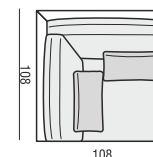

2 SEATER

2 SEATER LEFT (or RIGHT)

2 SEATER without ARMRESTS

3 SEATER or 3 SEATER TWO PARTS

3 SEATER LEFT (or RIGHT)

3 SEATER without ARMRESTS

2,5 SEATER

DIVAN LEFT (or RIGHT)

BENCH LEFT (or RIGHT)

FOOTSTOOL 97x82

FOOTSTOOL 107x92

FOOTSTOOL 122x92

CORNER 90°

CUSHION 50x30

tea
& book

HEAVEN

HEAVEN

www.sits.eu
OCTOBER 2017

SET 1
3 SEATER LEFT + ARMCHAIR WIDE RIGHT

SET 2 LEFT (or RIGHT)
DIVAN LEFT (or RIGHT) + 2 SEATER RIGHT (or LEFT)

SET 3 LEFT (or RIGHT)
DIVAN LEFT (or RIGHT) + 3 SEATER RIGHT (or LEFT)