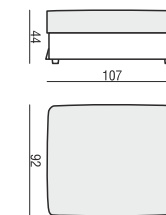

2 SEATER

2 SEATER LEFT (or RIGHT)

2 SEATER without ARMRESTS

3 SEATER or 3 SEATER TWO PARTS

3 SEATER LEFT (or RIGHT)

3 SEATER without ARMRESTS

2,5 SEATER

DIVAN LEFT (or RIGHT)

BENCH LEFT (or RIGHT)

FOOTSTOOL 97x82

FOOTSTOOL 107x92

FOOTSTOOL 122x92

CORNER 90°

CUSHION 50x30

tea
& book

HEAVEN

SET 4 LEFT (or RIGHT)
DIVAN LEFT (or RIGHT) + ARMCHAIR without ARMRESTS + 2 SEATER RIGHT (or LEFT)

SET 5 LEFT (or RIGHT)
DIVAN LEFT (or RIGHT) + ARMCHAIR WIDE without ARMRESTS + 3 SEATER RIGHT (or LEFT)