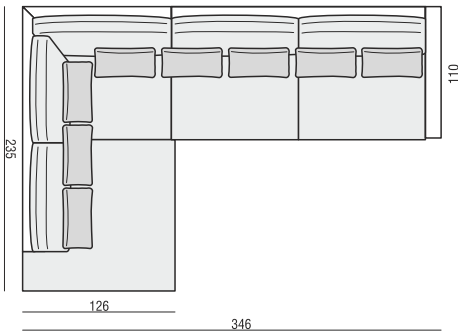

BENCH LEFT (or RIGHT)

FOOTSTOOL 97x82

FOOTSTOOL 107x92

FOOTSTOOL 122x92

CORNER 90°

CUSHION 50x30

tea
& book

HEAVEN

HEAVEN

www.sits.eu
OCTOBER 2017

SET 1
3 SEATER LEFT + ARMCHAIR WIDE RIGHT

SET 2 LEFT (or RIGHT)
DIVAN LEFT (or RIGHT) + 2 SEATER RIGHT (or LEFT)

SET 3 LEFT (or RIGHT)
DIVAN LEFT (or RIGHT) + 3 SEATER RIGHT (or LEFT)

SET 4 LEFT (or RIGHT)
DIVAN LEFT (or RIGHT) + ARMCHAIR without ARMRESTS + 2 SEATER RIGHT (or LEFT)

SET 5 LEFT (or RIGHT)
DIVAN LEFT (or RIGHT) + ARMCHAIR WIDE without ARMRESTS + 3 SEATER RIGHT (or LEFT)