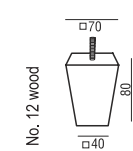

*please check a cost of brushed steel finish with a sale representative