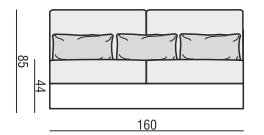

SITS
— comfortable life

HEAVEN

All elements (except corner 90°) available also as freestanding.

www.sits.eu
OCTOBER 2017

ARMCHAIR LEFT (or RIGHT)

ARMCHAIR without ARMRESTS

ARMCHAIR WIDE LEFT (or RIGHT)

ARMCHAIR WIDE without ARMRESTS

2 SEATER

2 SEATER LEFT (or RIGHT)

2 SEATER without ARMRESTS

3 SEATER or 3 SEATER TWO PARTS

3 SEATER LEFT (or RIGHT)

3 SEATER without ARMRESTS

2,5 SEATER

DIVAN LEFT (or RIGHT)

SET 4 LEFT (or RIGHT)
DIVAN LEFT (or RIGHT) + ARMCHAIR without ARMRESTS + 2 SEATER RIGHT (or LEFT)

SET 5 LEFT (or RIGHT)
DIVAN LEFT (or RIGHT) + ARMCHAIR WIDE without ARMRESTS + 3 SEATER RIGHT (or LEFT)