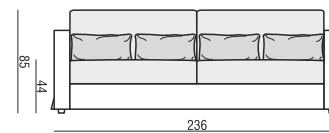

2 SEATER

2 SEATER LEFT (or RIGHT)

2 SEATER without ARMRESTS

3 SEATER or 3 SEATER TWO PARTS

3 SEATER LEFT (or RIGHT)

3 SEATER without ARMRESTS

2,5 SEATER

DIVAN LEFT (or RIGHT)

BENCH LEFT (or RIGHT)

FOOTSTOOL 97x82

FOOTSTOOL 107x92

FOOTSTOOL 122x92

CORNER 90°

CUSHION 50x30

tea
& book

HEAVEN