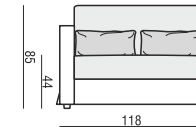

SITS
— comfortable life

HEAVEN

All elements (except corner 90°) available also as freestanding.

www.sits.eu
OCTOBER 2017

ARMCHAIR LEFT (or RIGHT)

ARMCHAIR without ARMRESTS

ARMCHAIR WIDE LEFT (or RIGHT)

ARMCHAIR WIDE without ARMRESTS

2 SEATER

2 SEATER LEFT (or RIGHT)

2 SEATER without ARMRESTS

3 SEATER or 3 SEATER TWO PARTS

3 SEATER LEFT (or RIGHT)

3 SEATER without ARMRESTS

2,5 SEATER

DIVAN LEFT (or RIGHT)

BENCH LEFT (or RIGHT)

FOOTSTOOL 97x82

FOOTSTOOL 107x92

FOOTSTOOL 122x92

CORNER 90°

CUSHION 50x30

tea
& book

HEAVEN

SET 4 LEFT (or RIGHT)
DIVAN LEFT (or RIGHT) + ARMCHAIR without ARMRESTS + 2 SEATER RIGHT (or LEFT)

SET 5 LEFT (or RIGHT)
DIVAN LEFT (or RIGHT) + ARMCHAIR WIDE without ARMRESTS + 3 SEATER RIGHT (or LEFT)