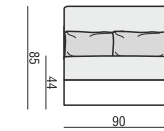

SITS
— comfortable life

HEAVEN

All elements (except corner 90°) available also as freestanding.

www.sits.eu
OCTOBER 2017

ARMCHAIR LEFT (or RIGHT)

ARMCHAIR without ARMRESTS

ARMCHAIR WIDE LEFT (or RIGHT)

ARMCHAIR WIDE without ARMRESTS

2 SEATER

2 SEATER LEFT (or RIGHT)

2 SEATER without ARMRESTS

3 SEATER or 3 SEATER TWO PARTS

3 SEATER LEFT (or RIGHT)

3 SEATER without ARMRESTS

2,5 SEATER

DIVAN LEFT (or RIGHT)