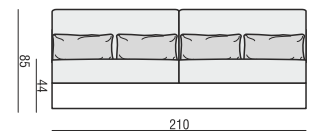

2 SEATER

2 SEATER LEFT (or RIGHT)

2 SEATER without ARMRESTS

3 SEATER or 3 SEATER TWO PARTS

3 SEATER LEFT (or RIGHT)

3 SEATER without ARMRESTS

2,5 SEATER

DIVAN LEFT (or RIGHT)

BENCH LEFT (or RIGHT)

FOOTSTOOL 97x82

FOOTSTOOL 107x92

FOOTSTOOL 122x92

CORNER 90°

CUSHION 50x30

tea
& book

HEAVEN