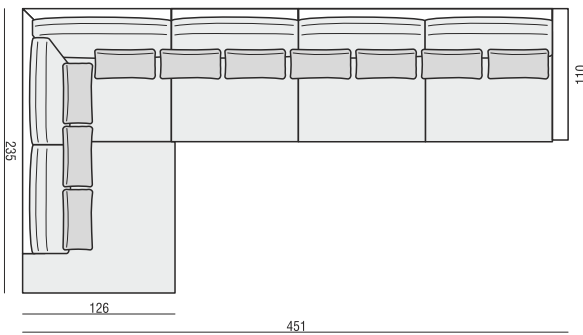

BENCH LEFT (or RIGHT)

FOOTSTOOL 97x82

FOOTSTOOL 107x92

FOOTSTOOL 122x92

CORNER 90°

CUSHION 50x30

tea
& book

HEAVEN

HEAVEN

www.sits.eu
OCTOBER 2017

SET 1
3 SEATER LEFT + ARMCHAIR WIDE RIGHT

SET 2 LEFT (or RIGHT)
DIVAN LEFT (or RIGHT) + 2 SEATER RIGHT (or LEFT)

SET 3 LEFT (or RIGHT)
DIVAN LEFT (or RIGHT) + 3 SEATER RIGHT (or LEFT)

SET 4 LEFT (or RIGHT)
DIVAN LEFT (or RIGHT) + ARMCHAIR without ARMRESTS + 2 SEATER RIGHT (or LEFT)

SET 5 LEFT (or RIGHT)
DIVAN LEFT (or RIGHT) + ARMCHAIR WIDE without ARMRESTS + 3 SEATER RIGHT (or LEFT)