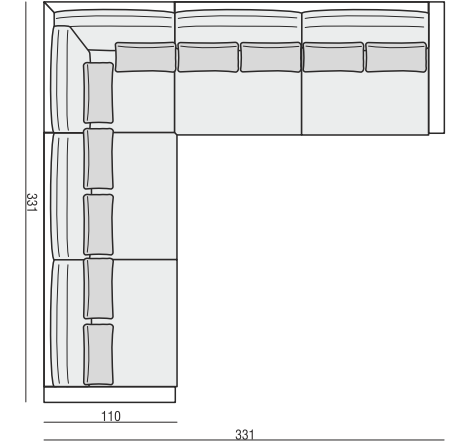

SET 4 LEFT (or RIGHT)
DIVAN LEFT (or RIGHT) + ARMCHAIR without ARMRESTS + 2 SEATER RIGHT (or LEFT)

SET 5 LEFT (or RIGHT)
DIVAN LEFT (or RIGHT) + ARMCHAIR WIDE without ARMRESTS + 3 SEATER RIGHT (or LEFT)

SET 6
DIVAN LEFT + 3 SEATER without ARMRESTS + DIVAN RIGHT

SITS reserves the right to change construction of products and components used due to improving durability of product and customer satisfaction without any further notice. Explicit ± 2 cm tolerance of all elements sizes.

SET 7 LEFT (or RIGHT)
ARMCHAIR WIDE LEFT (or RIGHT) + CORNER 90° + 3 SEATER RIGHT (or LEFT)

SET 8
3 SEATER LEFT + CORNER 90° + 3 SEATER RIGHT

SET 9 LEFT (or RIGHT)
BENCH LEFT (or RIGHT) + CORNER 90° + 3 SEATER RIGHT (or LEFT)