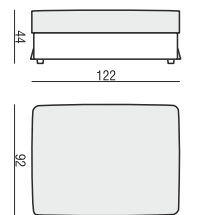

2 SEATER

2 SEATER LEFT (or RIGHT)

2 SEATER without ARMRESTS

3 SEATER or 3 SEATER TWO PARTS

3 SEATER LEFT (or RIGHT)

3 SEATER without ARMRESTS

2,5 SEATER

DIVAN LEFT (or RIGHT)

BENCH LEFT (or RIGHT)

FOOTSTOOL 97x82

FOOTSTOOL 107x92

FOOTSTOOL 122x92

CORNER 90°

CUSHION 50x30

tea
& book

HEAVEN

HEAVEN

www.sits.eu
OCTOBER 2017

SET 1
3 SEATER LEFT + ARMCHAIR WIDE RIGHT

SET 2 LEFT (or RIGHT)
DIVAN LEFT (or RIGHT) + 2 SEATER RIGHT (or LEFT)

SET 3 LEFT (or RIGHT)
DIVAN LEFT (or RIGHT) + 3 SEATER RIGHT (or LEFT)