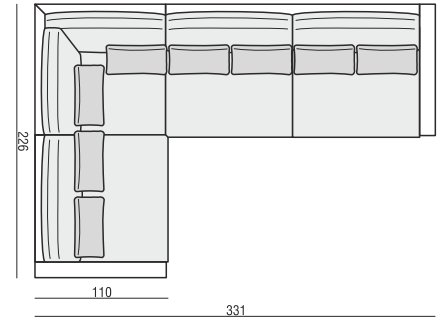

SET 7 LEFT (or RIGHT)
ARMCHAIR WIDE LEFT (or RIGHT) + CORNER 90° + 3 SEATER RIGHT (or LEFT)