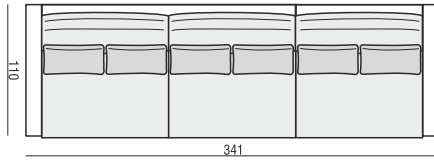

2 SEATER

2 SEATER LEFT (or RIGHT)

2 SEATER without ARMRESTS

3 SEATER or 3 SEATER TWO PARTS

3 SEATER LEFT (or RIGHT)

3 SEATER without ARMRESTS

2,5 SEATER

DIVAN LEFT (or RIGHT)

BENCH LEFT (or RIGHT)

FOOTSTOOL 97x82

FOOTSTOOL 107x92

FOOTSTOOL 122x92

CORNER 90°

CUSHION 50x30

tea
& book

HEAVEN

HEAVEN

www.sits.eu
OCTOBER 2017

SET 1
3 SEATER LEFT + ARMCHAIR WIDE RIGHT

SET 2 LEFT (or RIGHT)
DIVAN LEFT (or RIGHT) + 2 SEATER RIGHT (or LEFT)

SET 3 LEFT (or RIGHT)
DIVAN LEFT (or RIGHT) + 3 SEATER RIGHT (or LEFT)

SET 4 LEFT (or RIGHT)
DIVAN LEFT (or RIGHT) + ARMCHAIR without ARMRESTS + 2 SEATER RIGHT (or LEFT)

SET 5 LEFT (or RIGHT)
DIVAN LEFT (or RIGHT) + ARMCHAIR WIDE without ARMRESTS + 3 SEATER RIGHT (or LEFT)