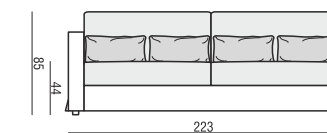

2 SEATER

2 SEATER LEFT (or RIGHT)

2 SEATER without ARMRESTS

3 SEATER or 3 SEATER TWO PARTS

3 SEATER LEFT (or RIGHT)

3 SEATER without ARMRESTS

2,5 SEATER

DIVAN LEFT (or RIGHT)

BENCH LEFT (or RIGHT)

FOOTSTOOL 97x82

FOOTSTOOL 107x92

FOOTSTOOL 122x92

CORNER 90°

CUSHION 50x30

tea
& book

HEAVEN