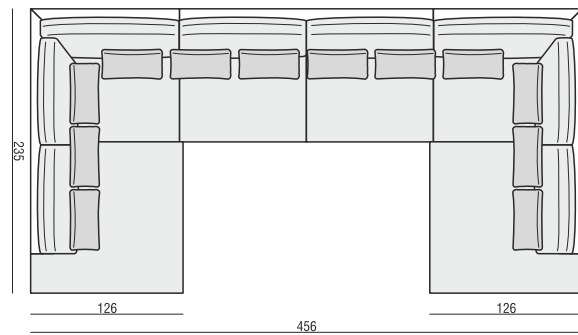

SET 6
DIVAN LEFT + 3 SEATER without ARMRESTS + DIVAN RIGHT