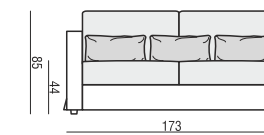

SITS
— comfortable life

HEAVEN

All elements (except corner 90°) available also as freestanding.

www.sits.eu
OCTOBER 2017

ARMCHAIR LEFT (or RIGHT)

ARMCHAIR without ARMRESTS

ARMCHAIR WIDE LEFT (or RIGHT)

ARMCHAIR WIDE without ARMRESTS

2 SEATER

2 SEATER LEFT (or RIGHT)

2 SEATER without ARMRESTS

3 SEATER or 3 SEATER TWO PARTS

3 SEATER LEFT (or RIGHT)

3 SEATER without ARMRESTS

2,5 SEATER

DIVAN LEFT (or RIGHT)

SET 4 LEFT (or RIGHT)
DIVAN LEFT (or RIGHT) + ARMCHAIR without ARMRESTS + 2 SEATER RIGHT (or LEFT)

SET 5 LEFT (or RIGHT)
DIVAN LEFT (or RIGHT) + ARMCHAIR WIDE without ARMRESTS + 3 SEATER RIGHT (or LEFT)