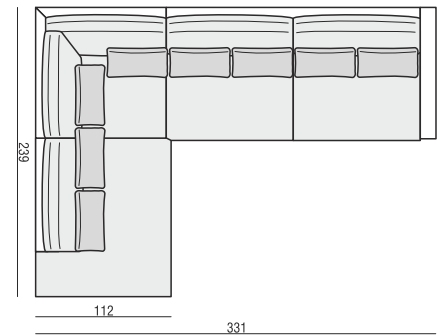

SET 4 LEFT (or RIGHT)
DIVAN LEFT (or RIGHT) + ARMCHAIR without ARMRESTS + 2 SEATER RIGHT (or LEFT)

SET 5 LEFT (or RIGHT)
DIVAN LEFT (or RIGHT) + ARMCHAIR WIDE without ARMRESTS + 3 SEATER RIGHT (or LEFT)

SET 6
DIVAN LEFT + 3 SEATER without ARMRESTS + DIVAN RIGHT

SITS reserves the right to change construction of products and components used due to improving durability of product and customer satisfaction without any further notice. Explicit ± 2 cm tolerance of all elements sizes.

SET 7 LEFT (or RIGHT)
ARMCHAIR WIDE LEFT (or RIGHT) + CORNER 90° + 3 SEATER RIGHT (or LEFT)

SET 8
3 SEATER LEFT + CORNER 90° + 3 SEATER RIGHT

SET 9 LEFT (or RIGHT)
BENCH LEFT (or RIGHT) + CORNER 90° + 3 SEATER RIGHT (or LEFT)