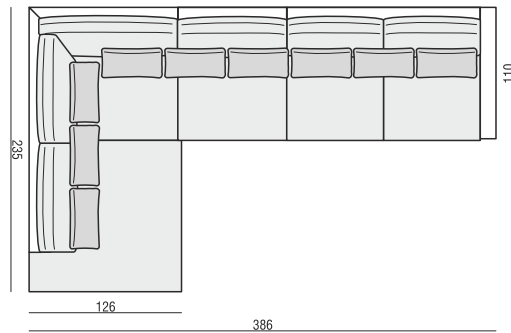

BENCH LEFT (or RIGHT)

FOOTSTOOL 97x82

FOOTSTOOL 107x92

FOOTSTOOL 122x92

CORNER 90°

CUSHION 50x30

tea
& book

HEAVEN

HEAVEN

www.sits.eu
OCTOBER 2017

SET 1
3 SEATER LEFT + ARMCHAIR WIDE RIGHT

SET 2 LEFT (or RIGHT)
DIVAN LEFT (or RIGHT) + 2 SEATER RIGHT (or LEFT)

SET 3 LEFT (or RIGHT)
DIVAN LEFT (or RIGHT) + 3 SEATER RIGHT (or LEFT)

SET 4 LEFT (or RIGHT)
DIVAN LEFT (or RIGHT) + ARMCHAIR without ARMRESTS + 2 SEATER RIGHT (or LEFT)

SET 5 LEFT (or RIGHT)
DIVAN LEFT (or RIGHT) + ARMCHAIR WIDE without ARMRESTS + 3 SEATER RIGHT (or LEFT)