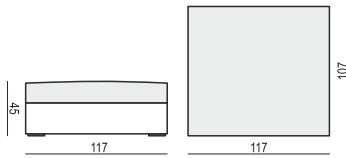

SITS
— *comfortable life*

tea
& book

NEW YORK

3 SEATER XL (two parts)

4 SEATER XL (two parts)

FOOTSTOOL

ACCESSORIES

LUMBAR CUSHION 90