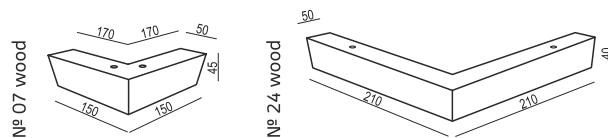

FEET

LUX COMFORT

1. polyurethane foam/high resilient polyurethane foam
2. cushion chamber with mix of feather and silicone balls
3. springs
4. FSC® certified solid wood and wood based elements
5. fabric
6. FSC® certified solid wood legs