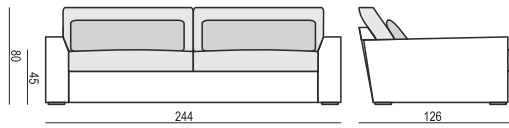

SITS
— *comfortable life*

tea
& book

NEW YORK

3 SEATER XL (two parts)

4 SEATER XL (two parts)

FOOTSTOOL

ACCESSORIES

LUMBAR CUSHION 90