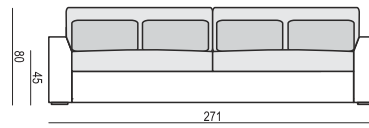

SITS
— *comfortable life*

tea
& book

NEW YORK

3 SEATER XL (two parts)

4 SEATER XL (two parts)

FOOTSTOOL

ACCESSORIES

LUMBAR CUSHION 90