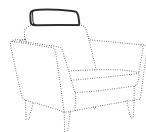

MYNTA

www.sits.eu
NOVEMBER 2012

SET 7
3 SEATER + CORNER 90° + 3 SEATER

www.sits.eu

MYNTA

SITS
— comfortable life

home
& family

MYNTA

MYNTA

www.sits.eu
NOVEMBER 2012

ARMCHAIR

2 SEATER

2,5 SEATER

3 SEATER

BACKRESTS with CUSHIONS

48x24x15 for ARMCHAIR

143x24x15 for 2 SEATER
163x24x15 for 2,5 SEATER
183x24x15 for 3 SEATER

MYNTA

SET 1 RIGHT (or LEFT) 2 SEATER LEFT (or RIGHT) + CHAISELONGUE RIGHT (or LEFT)

SET 2 RIGHT (or LEFT) 3 SEATER LEFT (or RIGHT) + CHAISELONGUE RIGHT (or LEFT)

SET 3 RIGHT (or LEFT) 2 SEATER LEFT (or RIGHT) + DIVAN RIGHT (or LEFT)

SET 4 RIGHT (or LEFT) 3 SEATER LEFT (or RIGHT) + DIVAN RIGHT (or LEFT)

SITS reserves the right to change construction of products and components used due to improving durability of product and customer satisfaction without any further notice. Explicit ± 2 cm tolerance of all elements sizes.