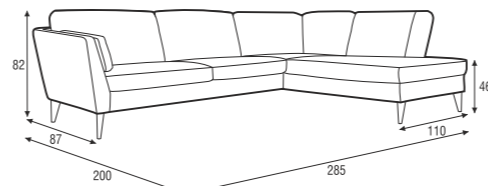

MYNTA

www.sits.eu
NOVEMBER 2012

ARMCHAIR

2 SEATER

2,5 SEATER

3 SEATER

BACKRESTS with CUSHIONS

48x24x15 for ARMCHAIR

143x24x15 for 2 SEATER
163x24x15 for 2,5 SEATER
183x24x15 for 3 SEATER

MYNTA

SET 1 RIGHT (or LEFT) 2 SEATER LEFT (or RIGHT) + CHAISELONGUE RIGHT (or LEFT)

SET 2 RIGHT (or LEFT) 3 SEATER LEFT (or RIGHT) + CHAISELONGUE RIGHT (or LEFT)

SET 3 RIGHT (or LEFT) 2 SEATER LEFT (or RIGHT) + DIVAN RIGHT (or LEFT)

SET 4 RIGHT (or LEFT) 3 SEATER LEFT (or RIGHT) + DIVAN RIGHT (or LEFT)

SITS reserves the right to change construction of products and components used due to improving durability of product and customer satisfaction without any further notice. Explicit ± 2 cm tolerance of all elements sizes.

SET 5 LEFT (or RIGHT) 2 SEATER LEFT (or RIGHT) + CORNER 90° + 3 SEATER RIGHT (or LEFT)

SET 6 2 SEATER + CORNER 90° + 2 SEATER