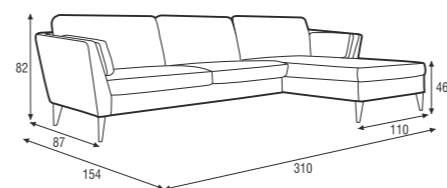

MYNTA

www.sits.eu
NOVEMBER 2012

ARMCHAIR

2 SEATER

2,5 SEATER

3 SEATER

BACKRESTS with CUSHIONS

48x24x15 for ARMCHAIR

143x24x15 for 2 SEATER
163x24x15 for 2,5 SEATER
183x24x15 for 3 SEATER

MYNTA

SET 1 RIGHT (or LEFT) 2 SEATER LEFT (or RIGHT) + CHAISELONGUE RIGHT (or LEFT)

SET 2 RIGHT (or LEFT) 3 SEATER LEFT (or RIGHT) + CHAISELONGUE RIGHT (or LEFT)

SET 3 RIGHT (or LEFT) 2 SEATER LEFT (or RIGHT) + DIVAN RIGHT (or LEFT)

SET 4 RIGHT (or LEFT) 3 SEATER LEFT (or RIGHT) + DIVAN RIGHT (or LEFT)

SITS reserves the right to change construction of products and components used due to improving durability of product and customer satisfaction without any further notice. Explicit ± 2 cm tolerance of all elements sizes.

SET 5 LEFT (or RIGHT) 2 SEATER LEFT (or RIGHT) + CORNER 90° + 3 SEATER RIGHT (or LEFT)

SET 6 2 SEATER + CORNER 90° + 2 SEATER