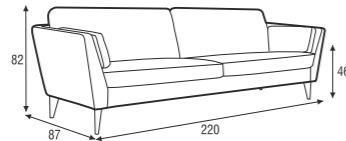

MYNTA

www.sits.eu
NOVEMBER 2012

ARMCHAIR

2 SEATER

2,5 SEATER

3 SEATER

BACKRESTS with CUSHIONS

48x24x15 for ARMCHAIR

143x24x15 for 2 SEATER
163x24x15 for 2,5 SEATER
183x24x15 for 3 SEATER

MYNTA

SET 1 RIGHT (or LEFT) 2 SEATER LEFT (or RIGHT) + CHAISELONGUE RIGHT (or LEFT)

SET 2 RIGHT (or LEFT) 3 SEATER LEFT (or RIGHT) + CHAISELONGUE RIGHT (or LEFT)

SET 3 RIGHT (or LEFT) 2 SEATER LEFT (or RIGHT) + DIVAN RIGHT (or LEFT)

SET 4 RIGHT (or LEFT) 3 SEATER LEFT (or RIGHT) + DIVAN RIGHT (or LEFT)

SITS reserves the right to change construction of products and components used due to improving durability of product and customer satisfaction without any further notice. Explicit ± 2 cm tolerance of all elements sizes.

SET 5 LEFT (or RIGHT) 2 SEATER LEFT (or RIGHT) + CORNER 90° + 3 SEATER RIGHT (or LEFT)

SET 6 2 SEATER + CORNER 90° + 2 SEATER