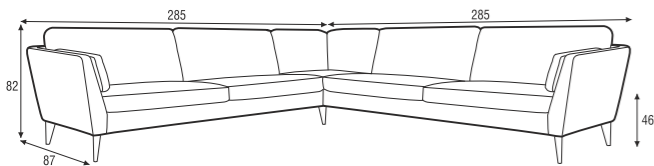

MYNTA

www.sits.eu
NOVEMBER 2012

SET 7
3 SEATER + CORNER 90° + 3 SEATER

www.sits.eu

MYNTA

SITS
— comfortable life

home
& family

MYNTA

MYNTA

www.sits.eu
NOVEMBER 2012

ARMCHAIR

2 SEATER

2,5 SEATER

3 SEATER

BACKRESTS with CUSHIONS

48x24x15 for ARMCHAIR

143x24x15 for 2 SEATER
163x24x15 for 2,5 SEATER
183x24x15 for 3 SEATER

MYNTA

SET 1 RIGHT (or LEFT) 2 SEATER LEFT (or RIGHT) + CHAISELONGUE RIGHT (or LEFT)

SET 2 RIGHT (or LEFT) 3 SEATER LEFT (or RIGHT) + CHAISELONGUE RIGHT (or LEFT)

SET 5 LEFT (or RIGHT) 2 SEATER LEFT (or RIGHT) + CORNER 90° + 3 SEATER RIGHT (or LEFT)

SET 6 2 SEATER + CORNER 90° + 2 SEATER