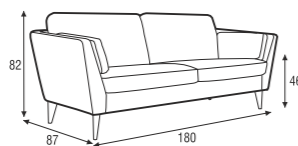

MYNTA

www.sits.eu
NOVEMBER 2012

SET 7
3 SEATER + CORNER 90° + 3 SEATER

www.sits.eu

MYNTA

SITS
— comfortable life

home
& family

MYNTA

MYNTA

www.sits.eu
NOVEMBER 2012

ARMCHAIR

2 SEATER

2,5 SEATER

3 SEATER

BACKRESTS with CUSHIONS

48x24x15 for ARMCHAIR

143x24x15 for 2 SEATER
163x24x15 for 2,5 SEATER
183x24x15 for 3 SEATER

MYNTA

SET 1 RIGHT (or LEFT) 2 SEATER LEFT (or RIGHT) + CHAISELONGUE RIGHT (or LEFT)

SET 2 RIGHT (or LEFT) 3 SEATER LEFT (or RIGHT) + CHAISELONGUE RIGHT (or LEFT)

SET 5 LEFT (or RIGHT) 2 SEATER LEFT (or RIGHT) + CORNER 90° + 3 SEATER RIGHT (or LEFT)

SET 6 2 SEATER + CORNER 90° + 2 SEATER