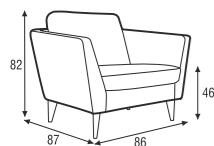

MYNTA

www.sits.eu
NOVEMBER 2012

SET 7
3 SEATER + CORNER 90° + 3 SEATER

www.sits.eu

MYNTA

SITS
— comfortable life

home
& family

MYNTA

MYNTA

www.sits.eu
NOVEMBER 2012

ARMCHAIR

2 SEATER

2,5 SEATER

3 SEATER

BACKRESTS with CUSHIONS

48x24x15 for ARMCHAIR

143x24x15 for 2 SEATER
163x24x15 for 2,5 SEATER
183x24x15 for 3 SEATER

MYNTA

SET 1 RIGHT (or LEFT) 2 SEATER LEFT (or RIGHT) + CHAISELONGUE RIGHT (or LEFT)

SET 2 RIGHT (or LEFT) 3 SEATER LEFT (or RIGHT) + CHAISELONGUE RIGHT (or LEFT)

SET 5 LEFT (or RIGHT) 2 SEATER LEFT (or RIGHT) + CORNER 90° + 3 SEATER RIGHT (or LEFT)

SET 6 2 SEATER + CORNER 90° + 2 SEATER