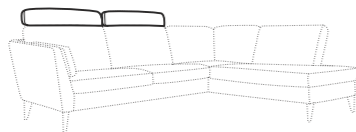

MYNTA

www.sits.eu
NOVEMBER 2012

SET 7
3 SEATER + CORNER 90° + 3 SEATER

www.sits.eu

MYNTA

SITS
— comfortable life

home
& family

MYNTA

MYNTA

www.sits.eu
NOVEMBER 2012

ARMCHAIR

2 SEATER

2,5 SEATER

3 SEATER

BACKRESTS with CUSHIONS

48x24x15 for ARMCHAIR

143x24x15 for 2 SEATER
163x24x15 for 2,5 SEATER
183x24x15 for 3 SEATER

MYNTA

SET 1 RIGHT (or LEFT) 2 SEATER LEFT (or RIGHT) + CHAISELONGUE RIGHT (or LEFT)

SET 2 RIGHT (or LEFT) 3 SEATER LEFT (or RIGHT) + CHAISELONGUE RIGHT (or LEFT)

SET 3 RIGHT (or LEFT) 2 SEATER LEFT (or RIGHT) + DIVAN RIGHT (or LEFT)

SET 4 RIGHT (or LEFT) 3 SEATER LEFT (or RIGHT) + DIVAN RIGHT (or LEFT)

SITS reserves the right to change construction of products and components used due to improving durability of product and customer satisfaction without any further notice. Explicit ± 2 cm tolerance of all elements sizes.