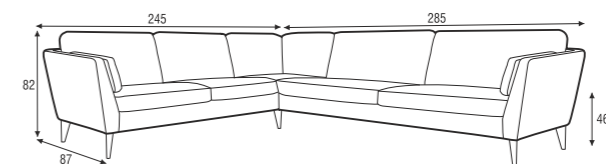

MYNTA

www.sits.eu
NOVEMBER 2012

ARMCHAIR

2 SEATER

2,5 SEATER

3 SEATER

BACKRESTS with CUSHIONS

48x24x15 for ARMCHAIR

143x24x15 for 2 SEATER
163x24x15 for 2,5 SEATER
183x24x15 for 3 SEATER

MYNTA

SET 1 RIGHT (or LEFT) 2 SEATER LEFT (or RIGHT) + CHAISELONGUE RIGHT (or LEFT)

SET 2 RIGHT (or LEFT) 3 SEATER LEFT (or RIGHT) + CHAISELONGUE RIGHT (or LEFT)

SET 3 RIGHT (or LEFT) 2 SEATER LEFT (or RIGHT) + DIVAN RIGHT (or LEFT)

SET 4 RIGHT (or LEFT) 3 SEATER LEFT (or RIGHT) + DIVAN RIGHT (or LEFT)

SITS reserves the right to change construction of products and components used due to improving durability of product and customer satisfaction without any further notice. Explicit ± 2 cm tolerance of all elements sizes.

SET 5 LEFT (or RIGHT) 2 SEATER LEFT (or RIGHT) + CORNER 90° + 3 SEATER RIGHT (or LEFT)

SET 6 2 SEATER + CORNER 90° + 2 SEATER