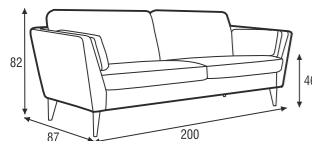

MYNTA

www.sits.eu
NOVEMBER 2012

ARMCHAIR

2 SEATER

2,5 SEATER

3 SEATER

BACKRESTS with CUSHIONS

48x24x15 for ARMCHAIR

143x24x15 for 2 SEATER
163x24x15 for 2,5 SEATER
183x24x15 for 3 SEATER

MYNTA

SET 1 RIGHT (or LEFT) 2 SEATER LEFT (or RIGHT) + CHAISELONGUE RIGHT (or LEFT)

SET 2 RIGHT (or LEFT) 3 SEATER LEFT (or RIGHT) + CHAISELONGUE RIGHT (or LEFT)

SET 3 RIGHT (or LEFT) 2 SEATER LEFT (or RIGHT) + DIVAN RIGHT (or LEFT)

SET 4 RIGHT (or LEFT) 3 SEATER LEFT (or RIGHT) + DIVAN RIGHT (or LEFT)

SITS reserves the right to change construction of products and components used due to improving durability of product and customer satisfaction without any further notice. Explicit ± 2 cm tolerance of all elements sizes.

SET 5 LEFT (or RIGHT) 2 SEATER LEFT (or RIGHT) + CORNER 90° + 3 SEATER RIGHT (or LEFT)

SET 6 2 SEATER + CORNER 90° + 2 SEATER