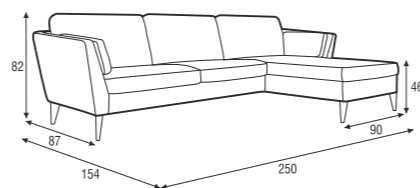

MYNTA

www.sits.eu
NOVEMBER 2012

ARMCHAIR

2 SEATER

2,5 SEATER

3 SEATER

BACKRESTS with CUSHIONS

48x24x15 for ARMCHAIR

143x24x15 for 2 SEATER
163x24x15 for 2,5 SEATER
183x24x15 for 3 SEATER

MYNTA

SET 1 RIGHT (or LEFT) 2 SEATER LEFT (or RIGHT) + CHAISELONGUE RIGHT (or LEFT)

SET 2 RIGHT (or LEFT) 3 SEATER LEFT (or RIGHT) + CHAISELONGUE RIGHT (or LEFT)

SET 3 RIGHT (or LEFT) 2 SEATER LEFT (or RIGHT) + DIVAN RIGHT (or LEFT)

SET 4 RIGHT (or LEFT) 3 SEATER LEFT (or RIGHT) + DIVAN RIGHT (or LEFT)

SITS reserves the right to change construction of products and components used due to improving durability of product and customer satisfaction without any further notice. Explicit ± 2 cm tolerance of all elements sizes.

SET 5 LEFT (or RIGHT) 2 SEATER LEFT (or RIGHT) + CORNER 90° + 3 SEATER RIGHT (or LEFT)

SET 6 2 SEATER + CORNER 90° + 2 SEATER